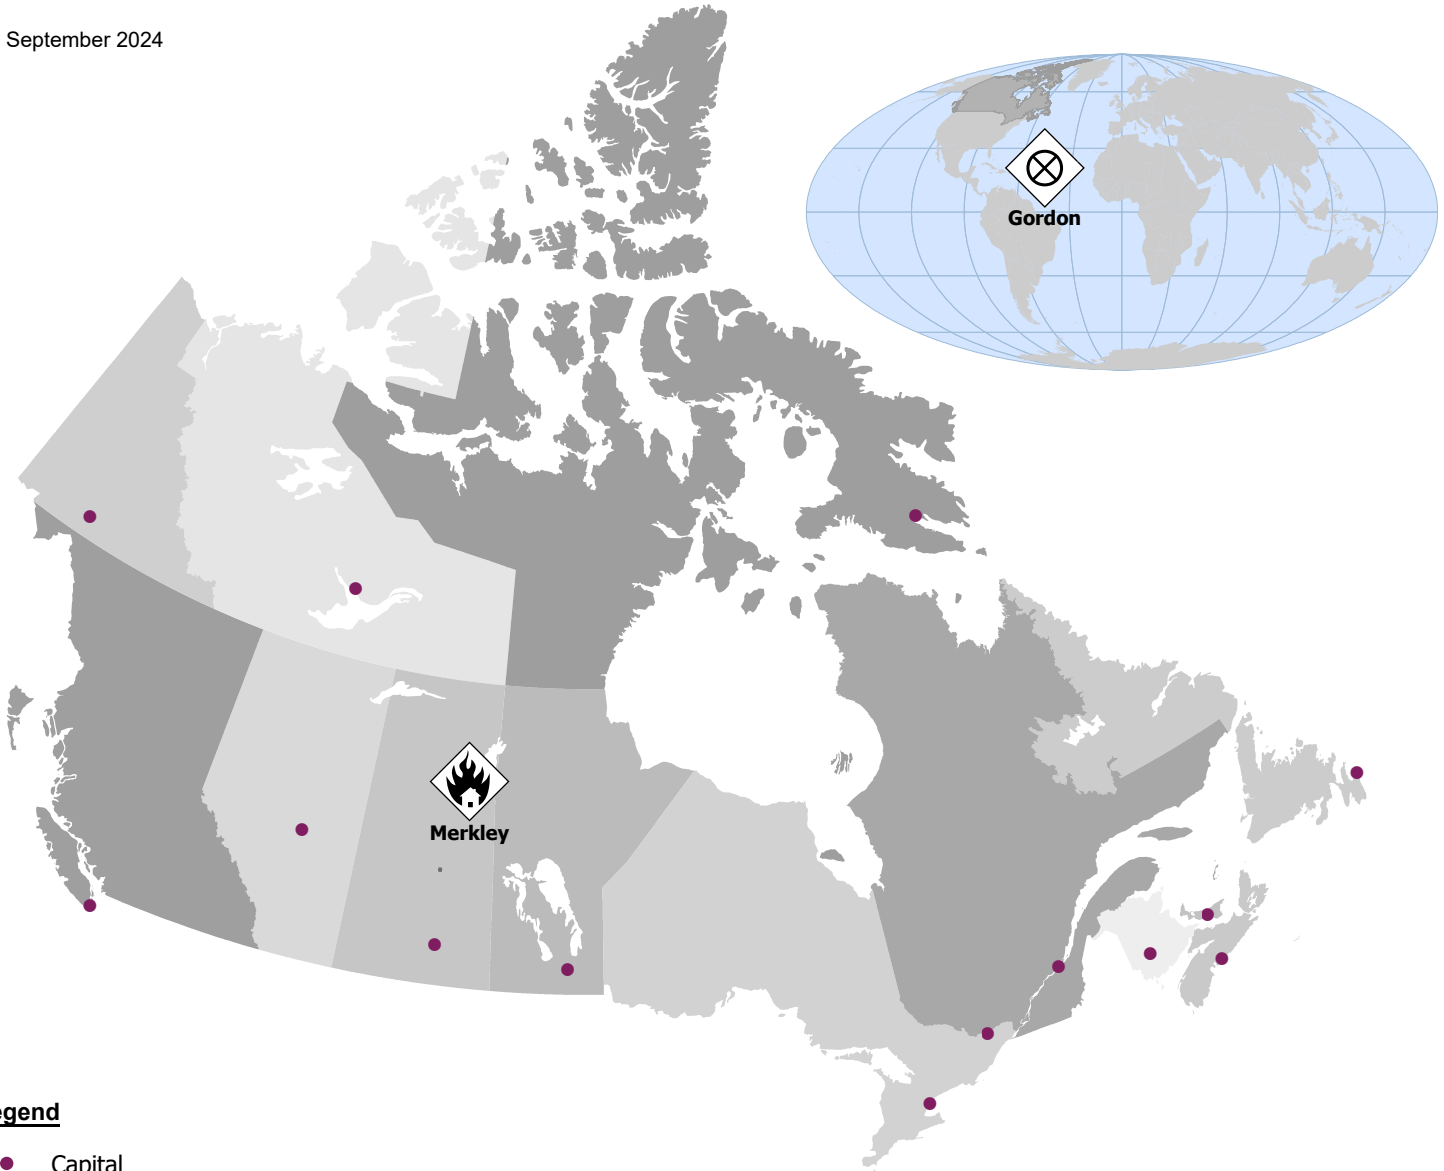

18 September 2024

Legend

● Capital

 Wildland Urban Interface Fire

 Tropical Cyclone - Post-Tropical Cyclone