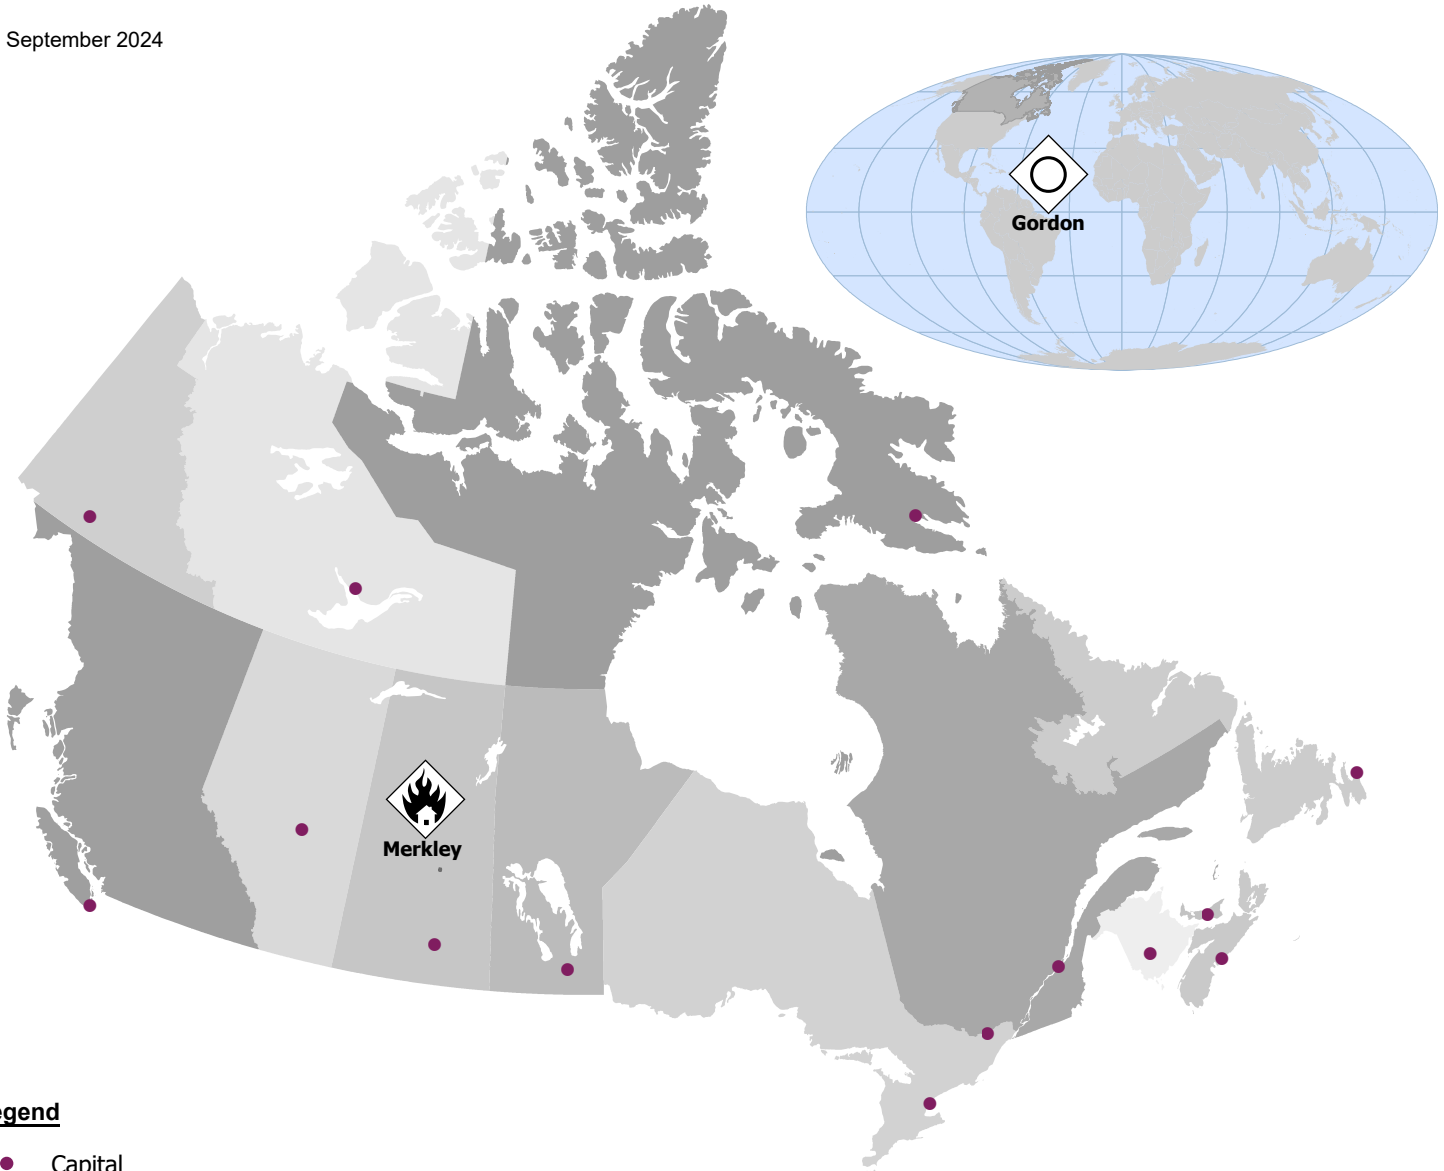

17 September 2024

Legend

-  Capital
-  Wildland Urban Interface Fire
-  Tropical Cyclone - Tropical Depression