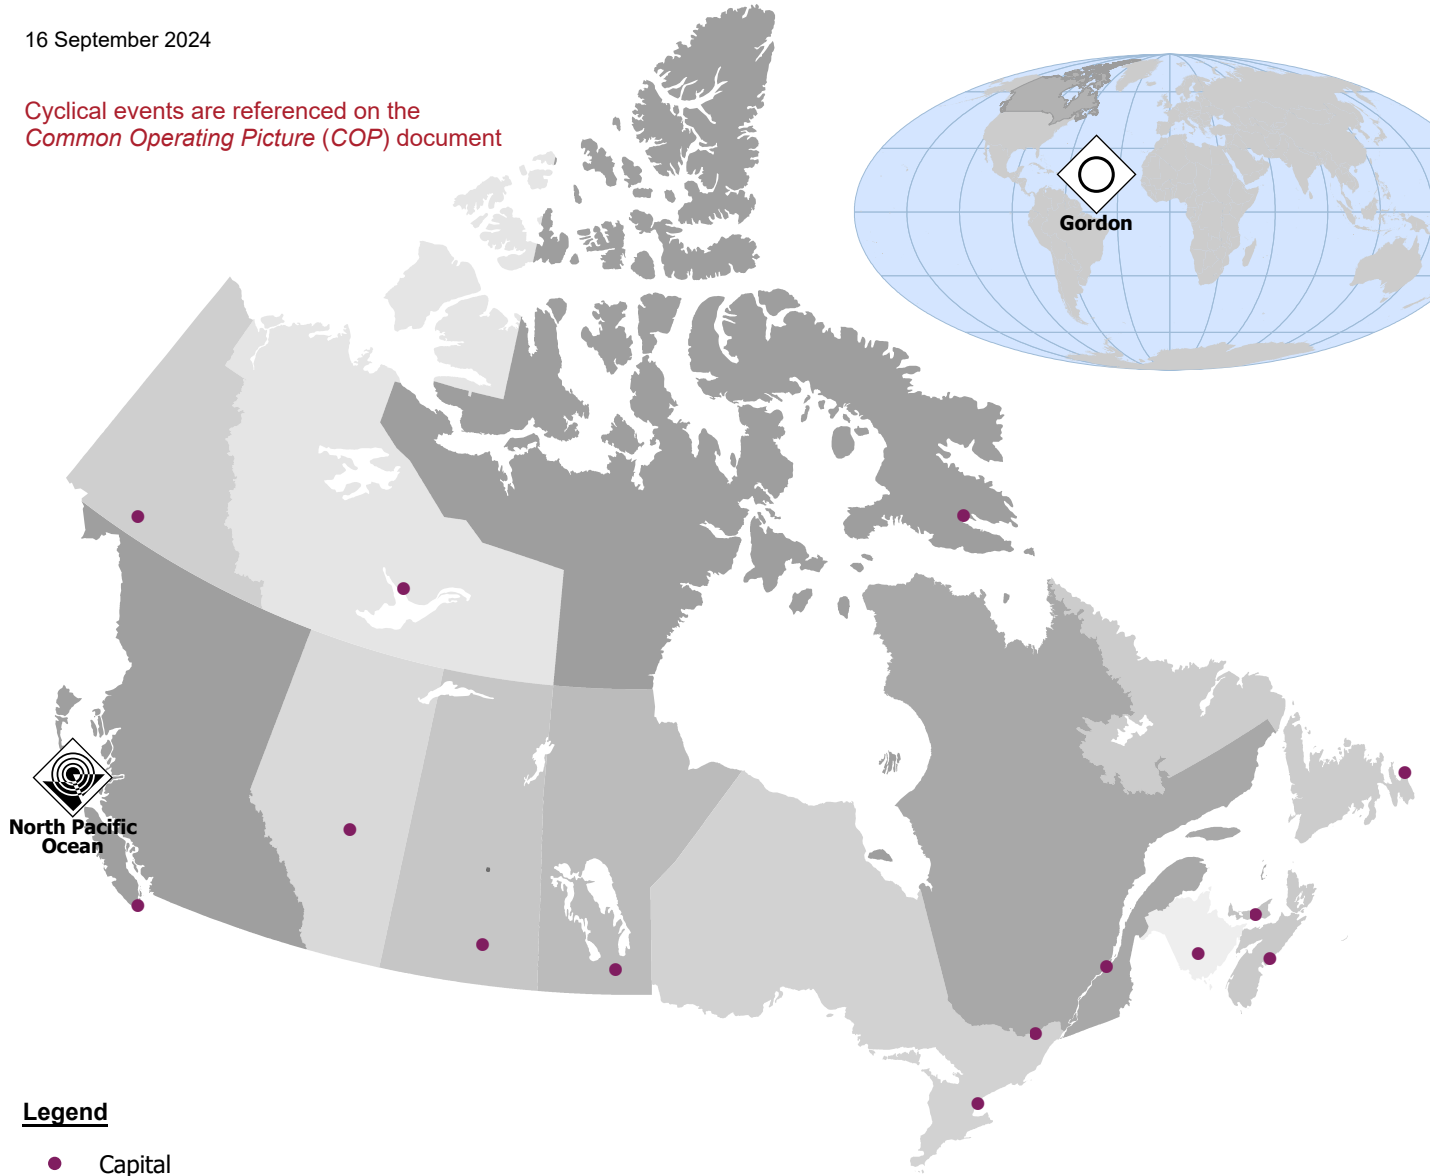

16 September 2024

Cyclical events are referenced on the
Common Operating Picture (COP) document

North Pacific
Ocean

Legend

● Capital

 Earthquake

 Tropical Cyclone - Tropical Depression