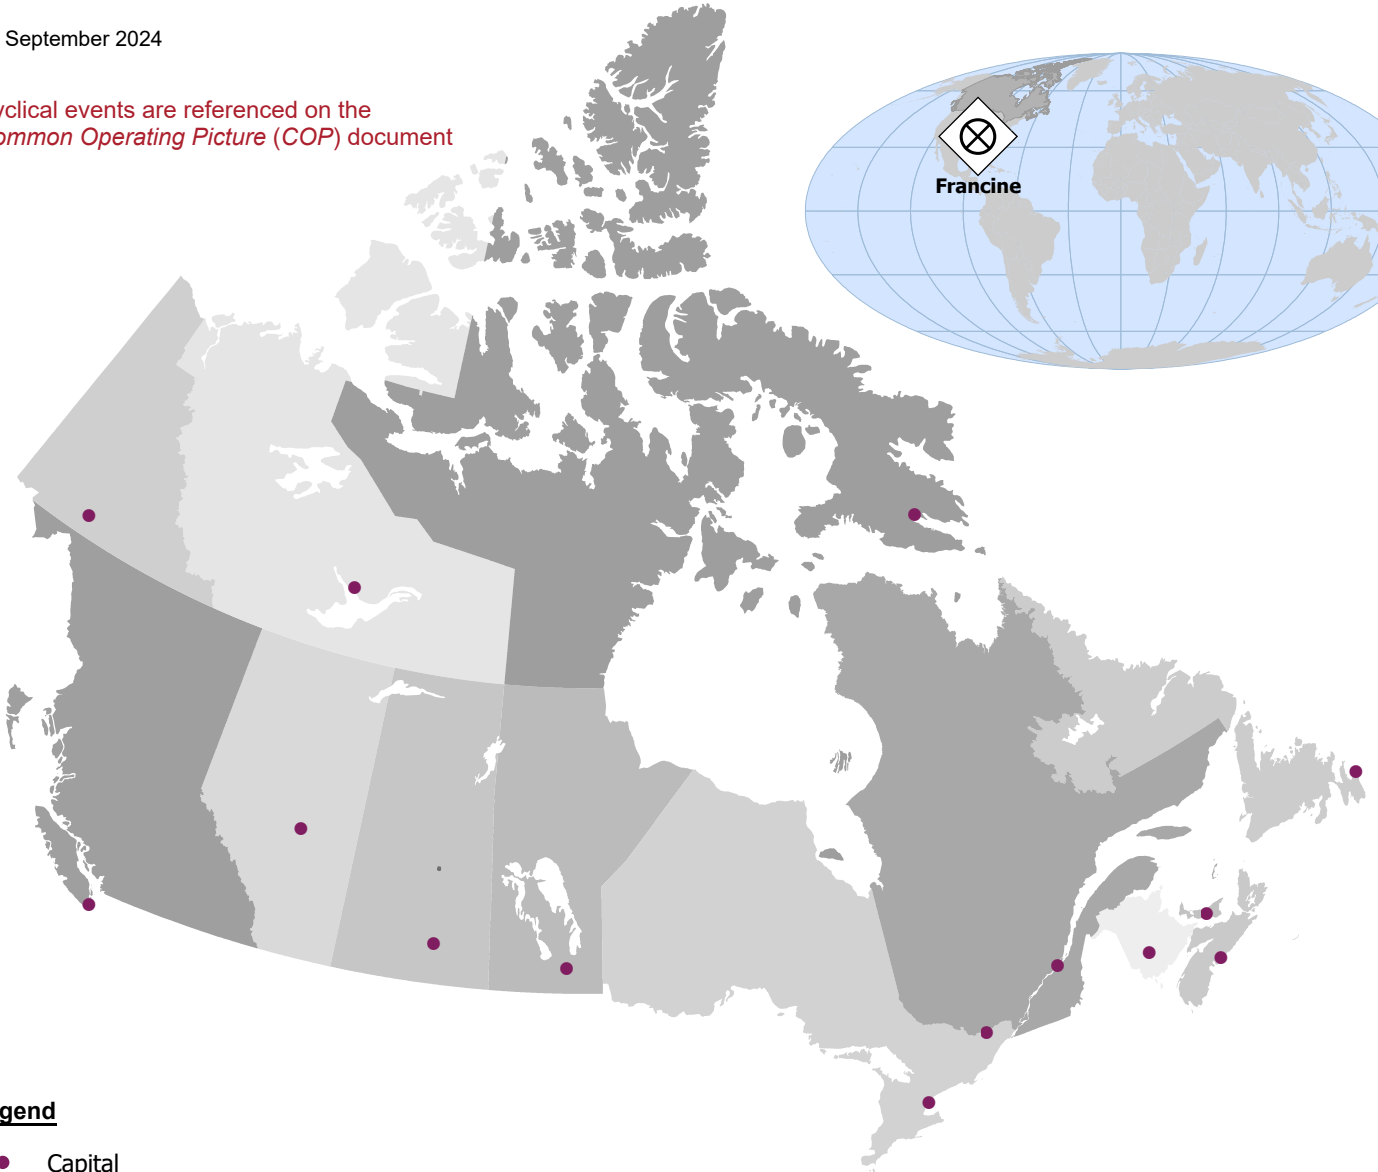

13 September 2024

Cyclical events are referenced on the
Common Operating Picture (COP) document

Legend

● Capital

⊗ Tropical Cyclone - Post-Tropical Cyclone