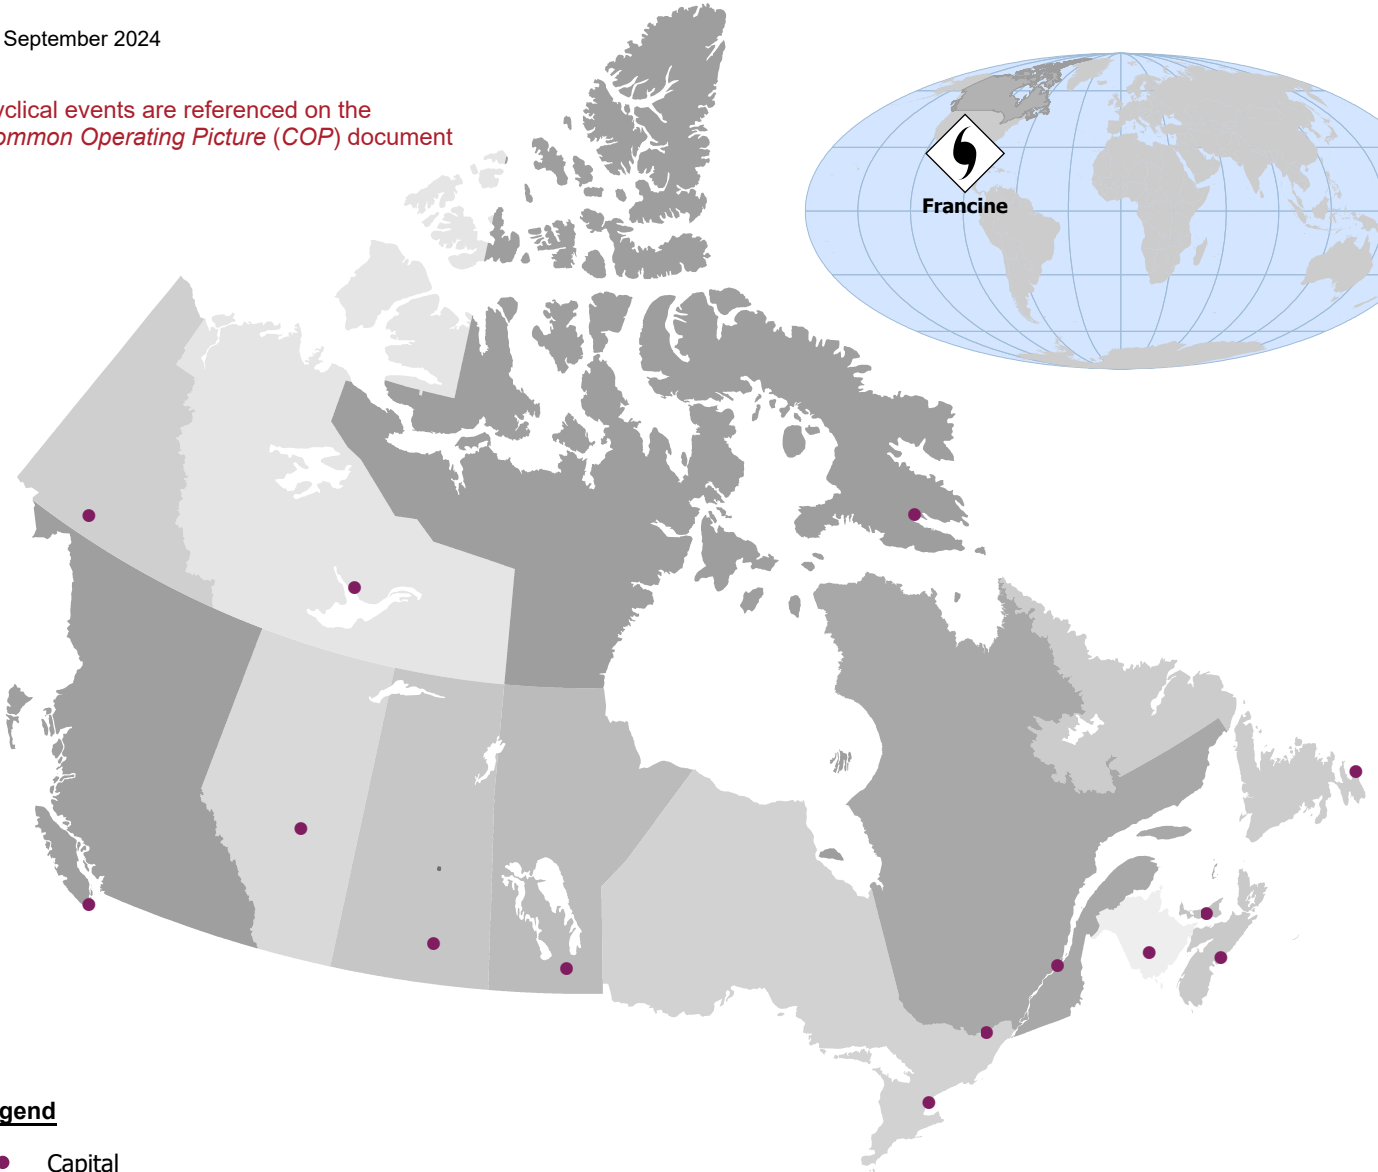

11 September 2024

Cyclical events are referenced on the
Common Operating Picture (COP) document

Legend

● Capital

◊ Tropical Cyclone - Hurricane