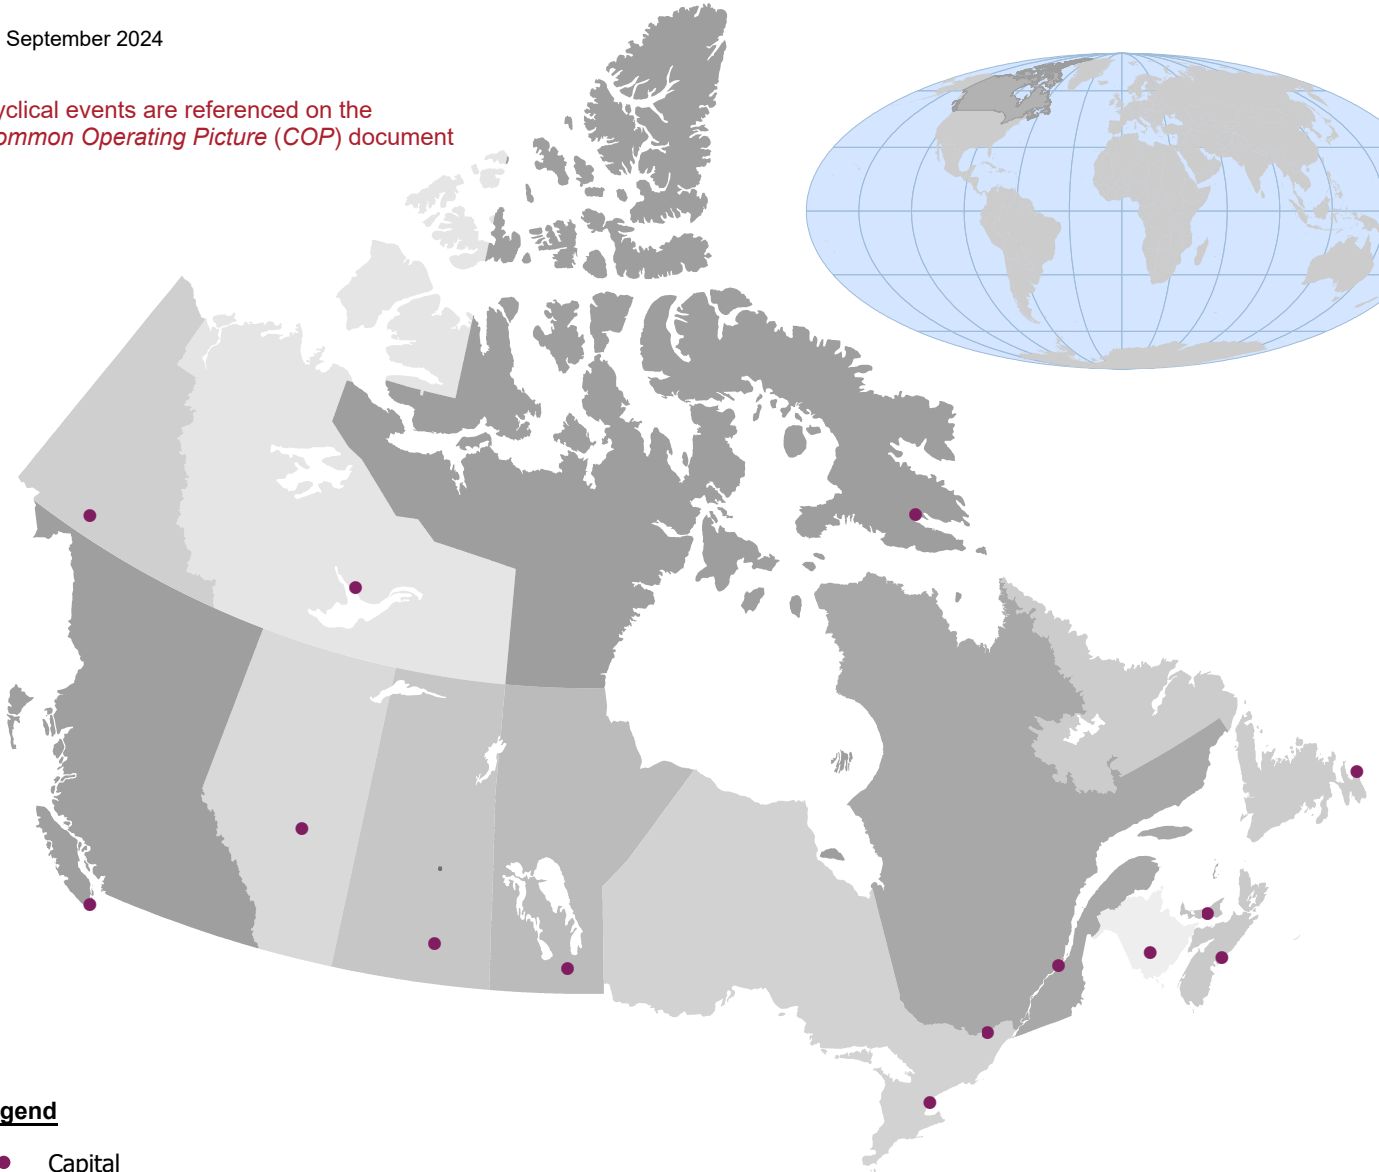

09 September 2024

Cyclical events are referenced on the
Common Operating Picture (COP) document

Legend

● Capital