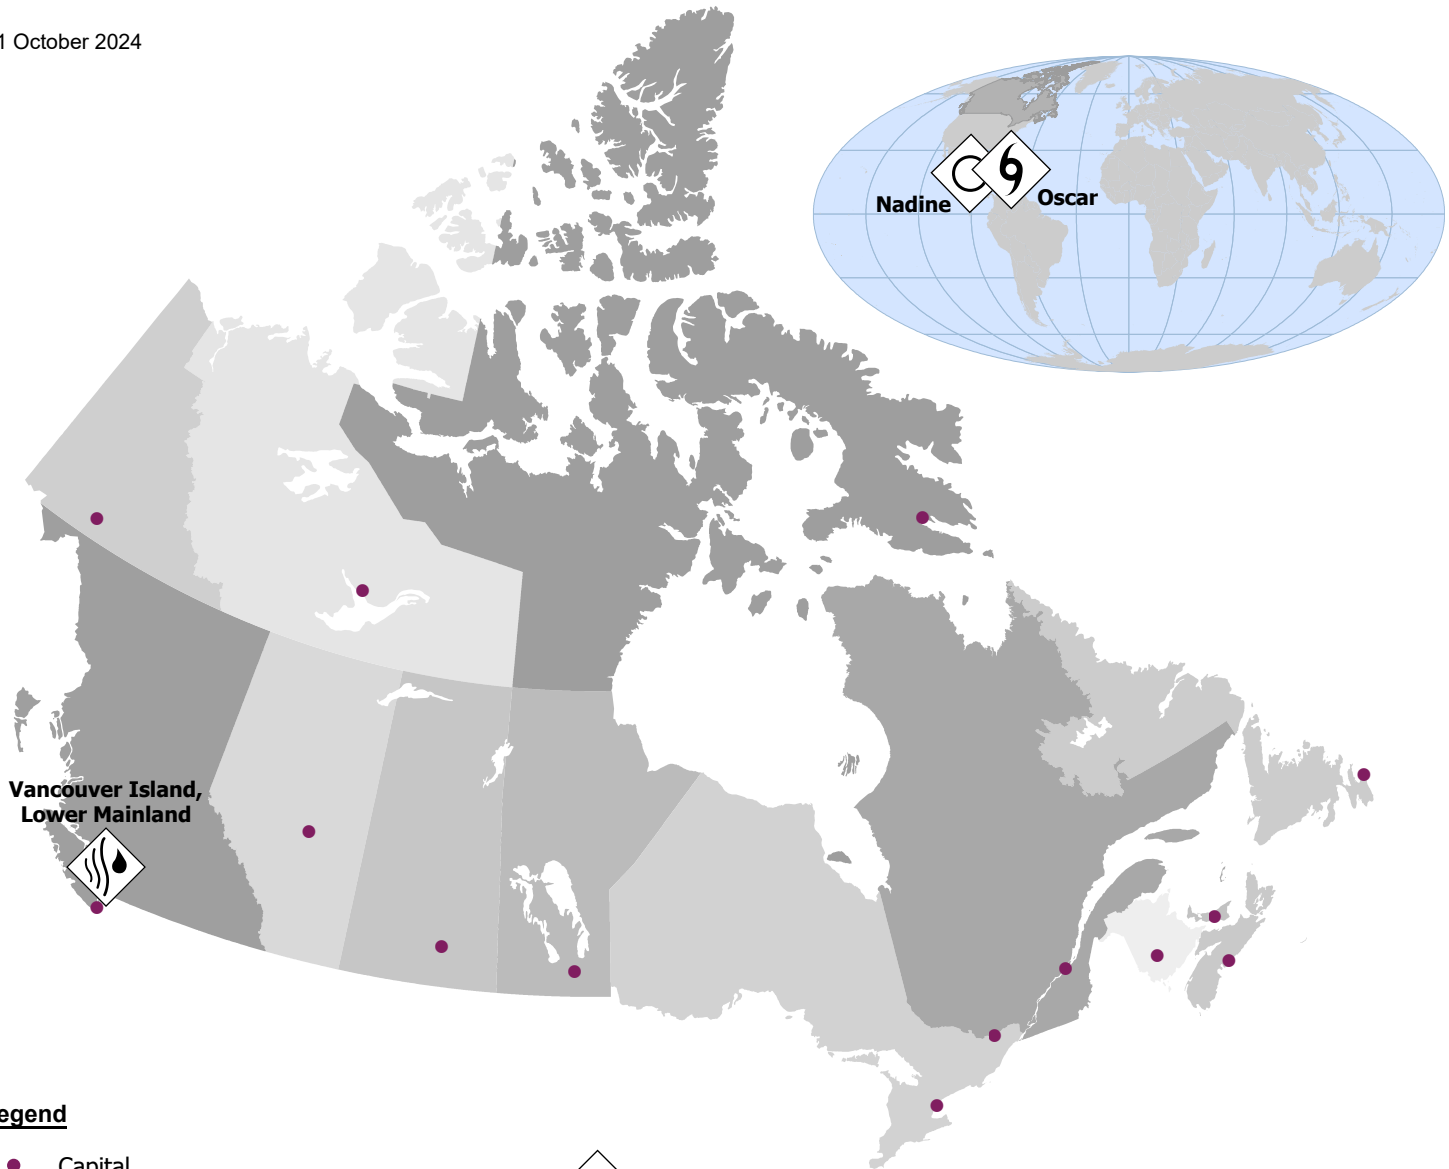

21 October 2024

Legend

● Capital

 Atmospheric River

 Tropical Cyclone - Tropical Depression

 Tropical Cyclone - Tropical Storm