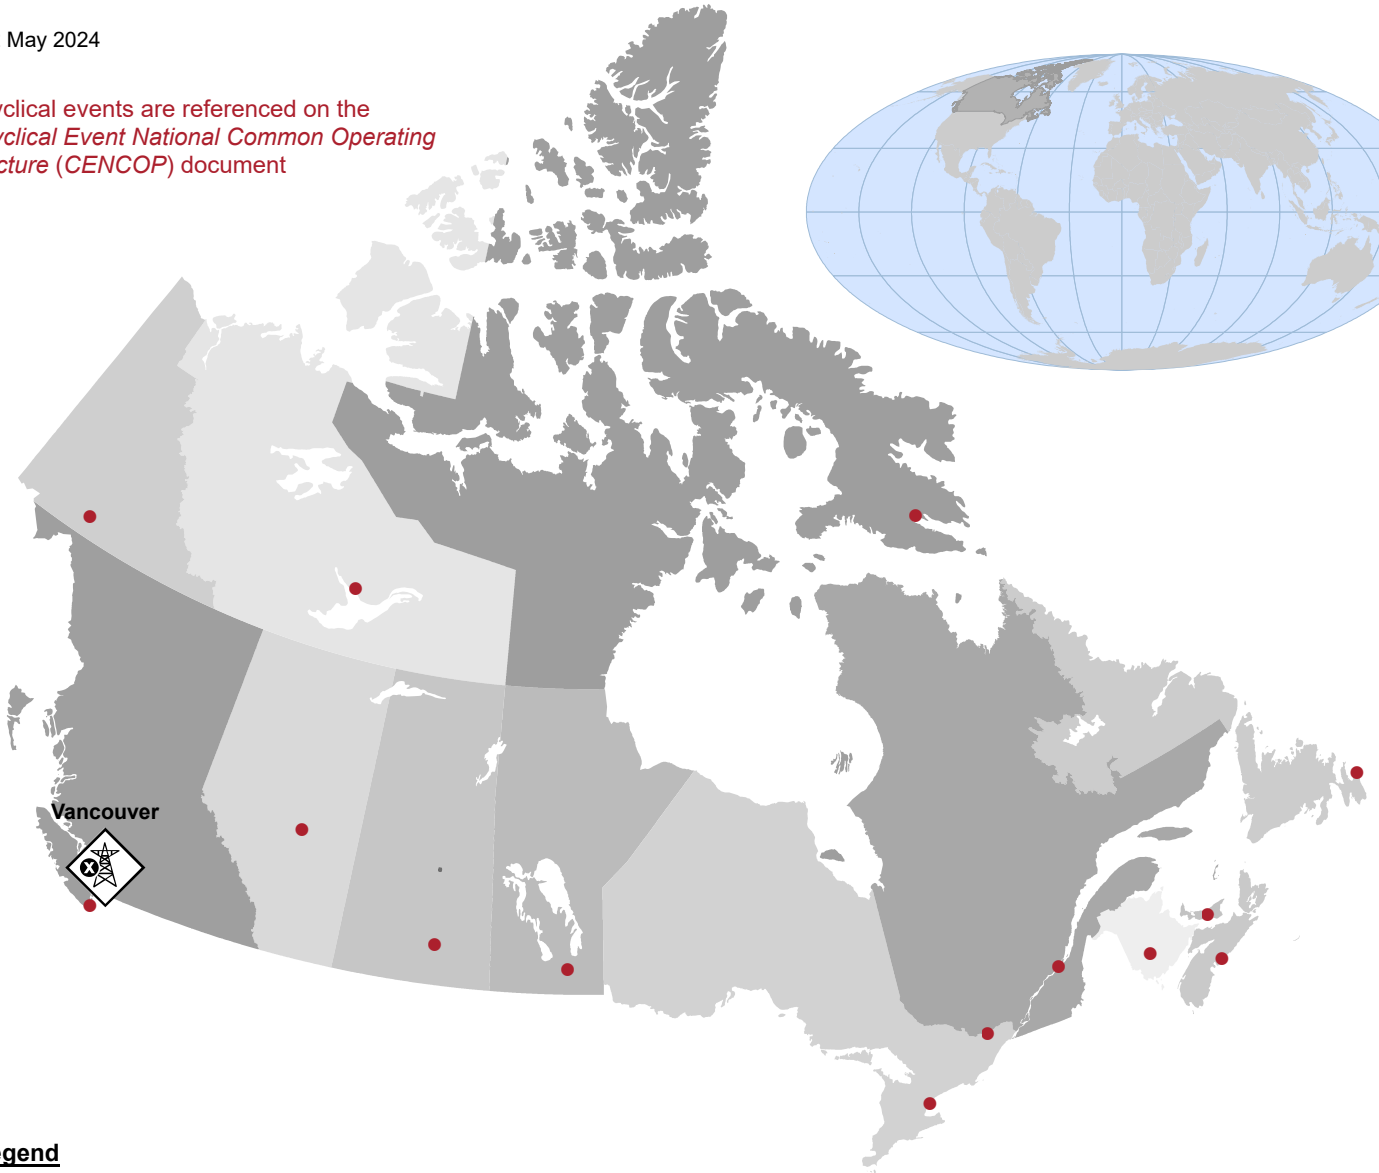

22 May 2024

Cyclical events are referenced on the  
*Cyclical Event National Common Operating  
Picture (CENCOP)* document

## Legend

● Capital

 CI Interruption - Power Outage