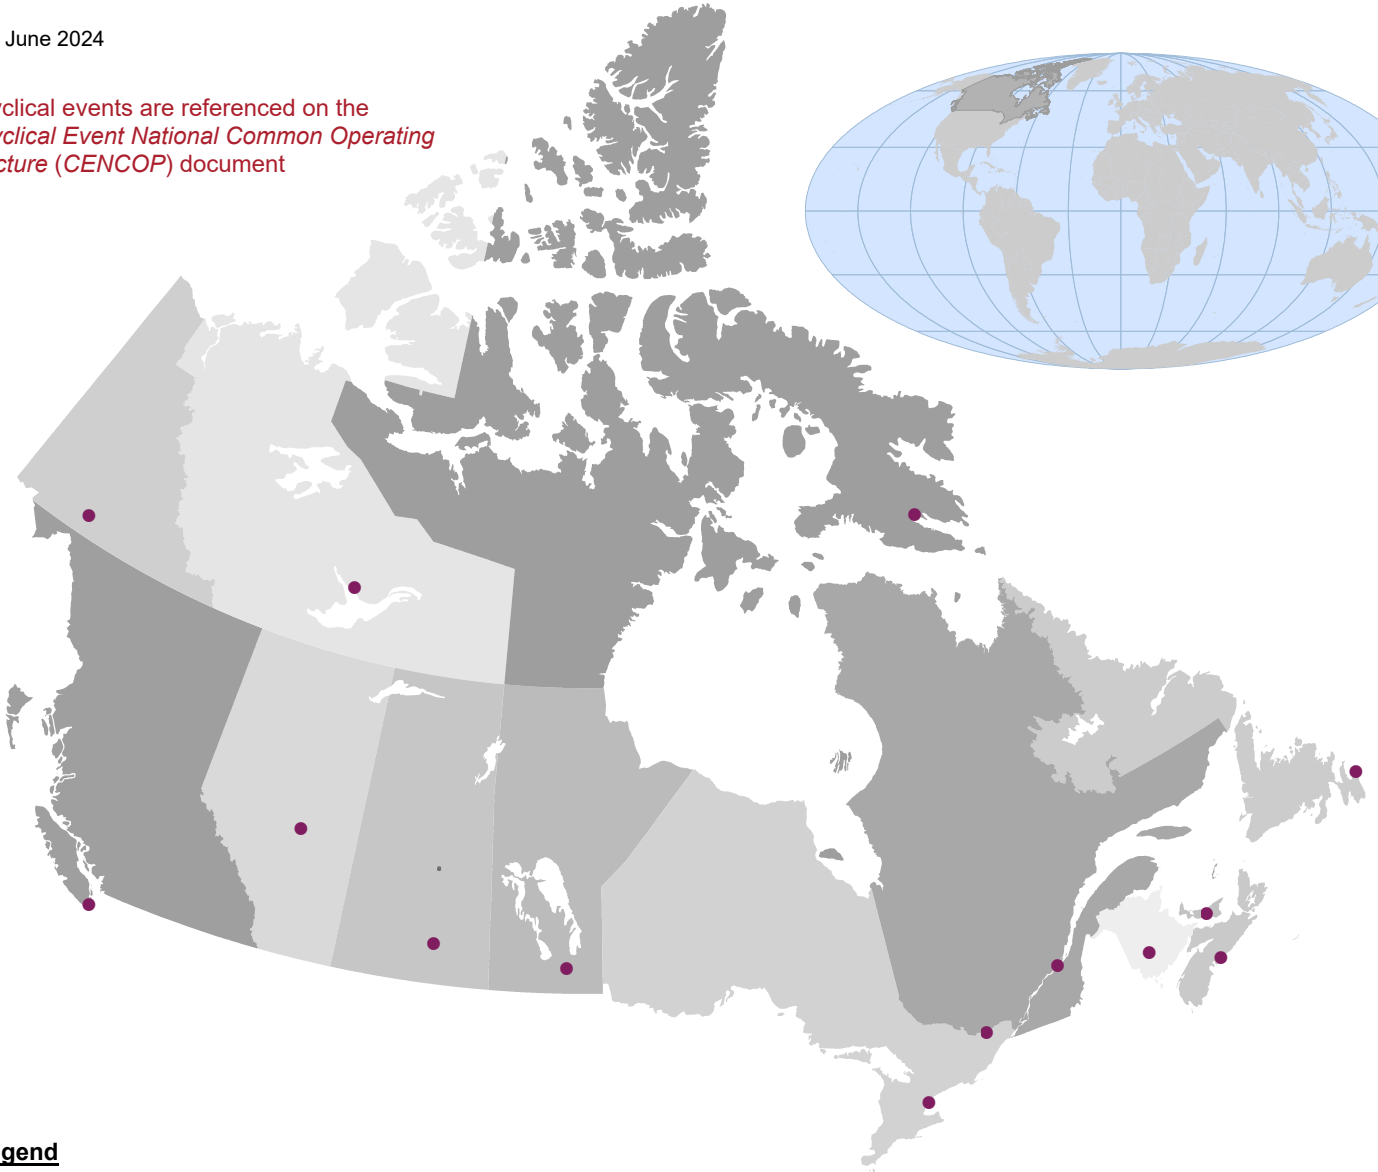

12 June 2024

Cyclical events are referenced on the
*Cyclical Event National Common Operating
Picture (CENCOP)* document

Legend

- Capital