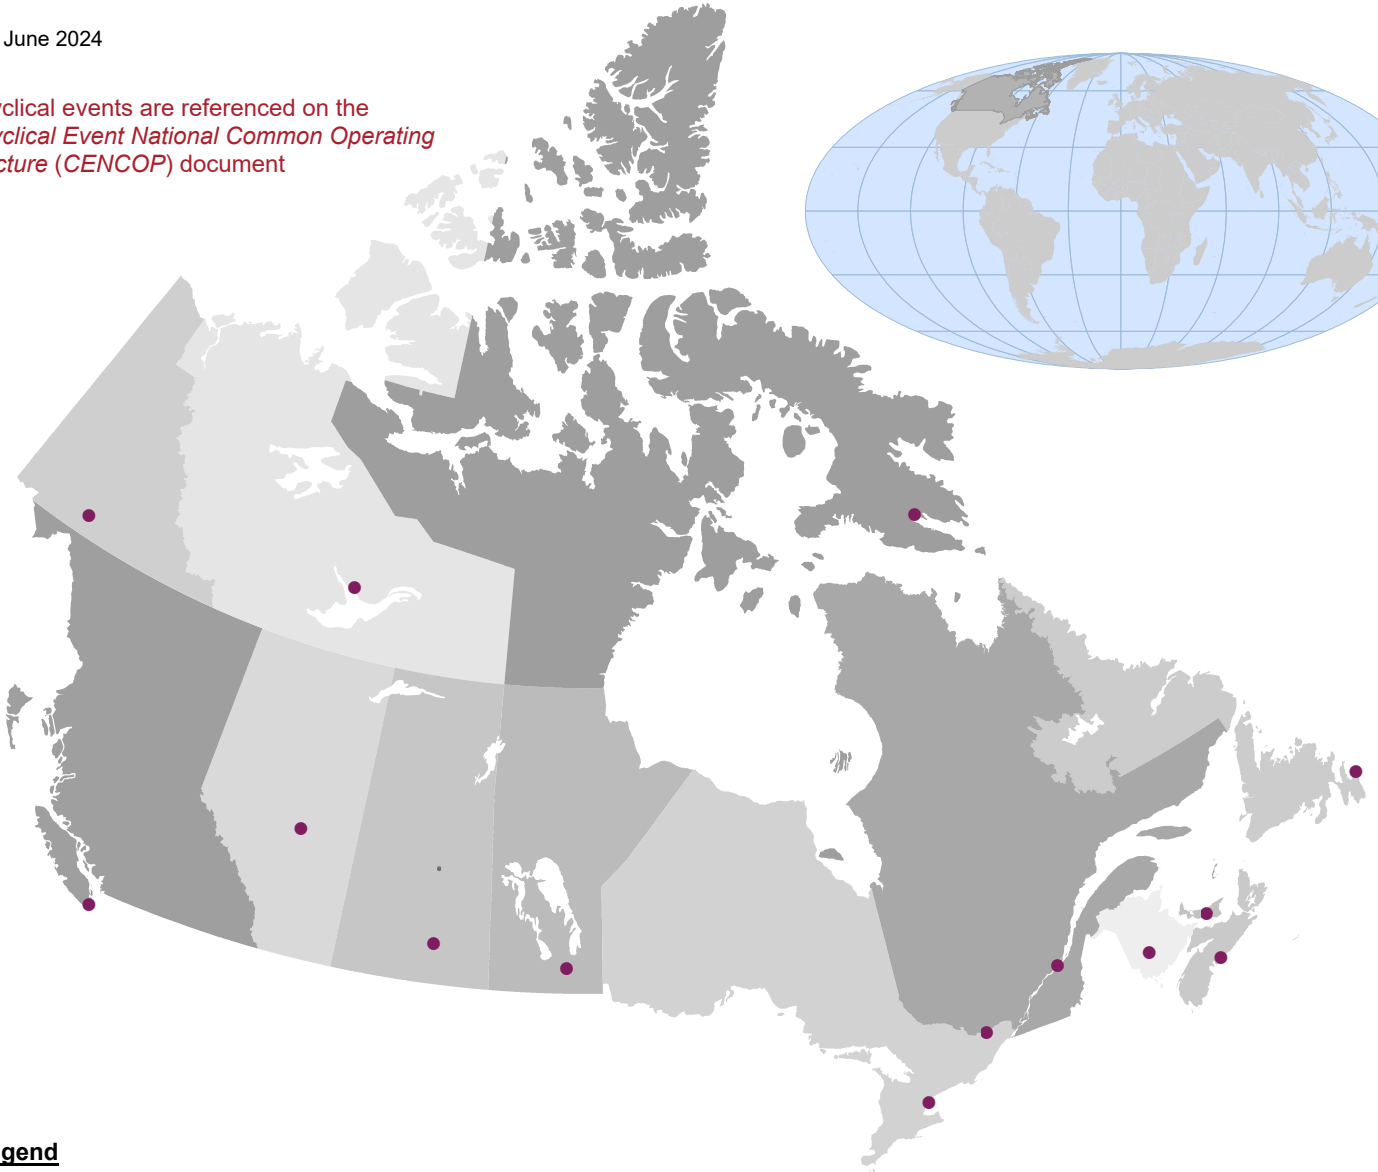

11 June 2024

Cyclical events are referenced on the
*Cyclical Event National Common Operating
Picture (CENCOP)* document

Legend

● Capital