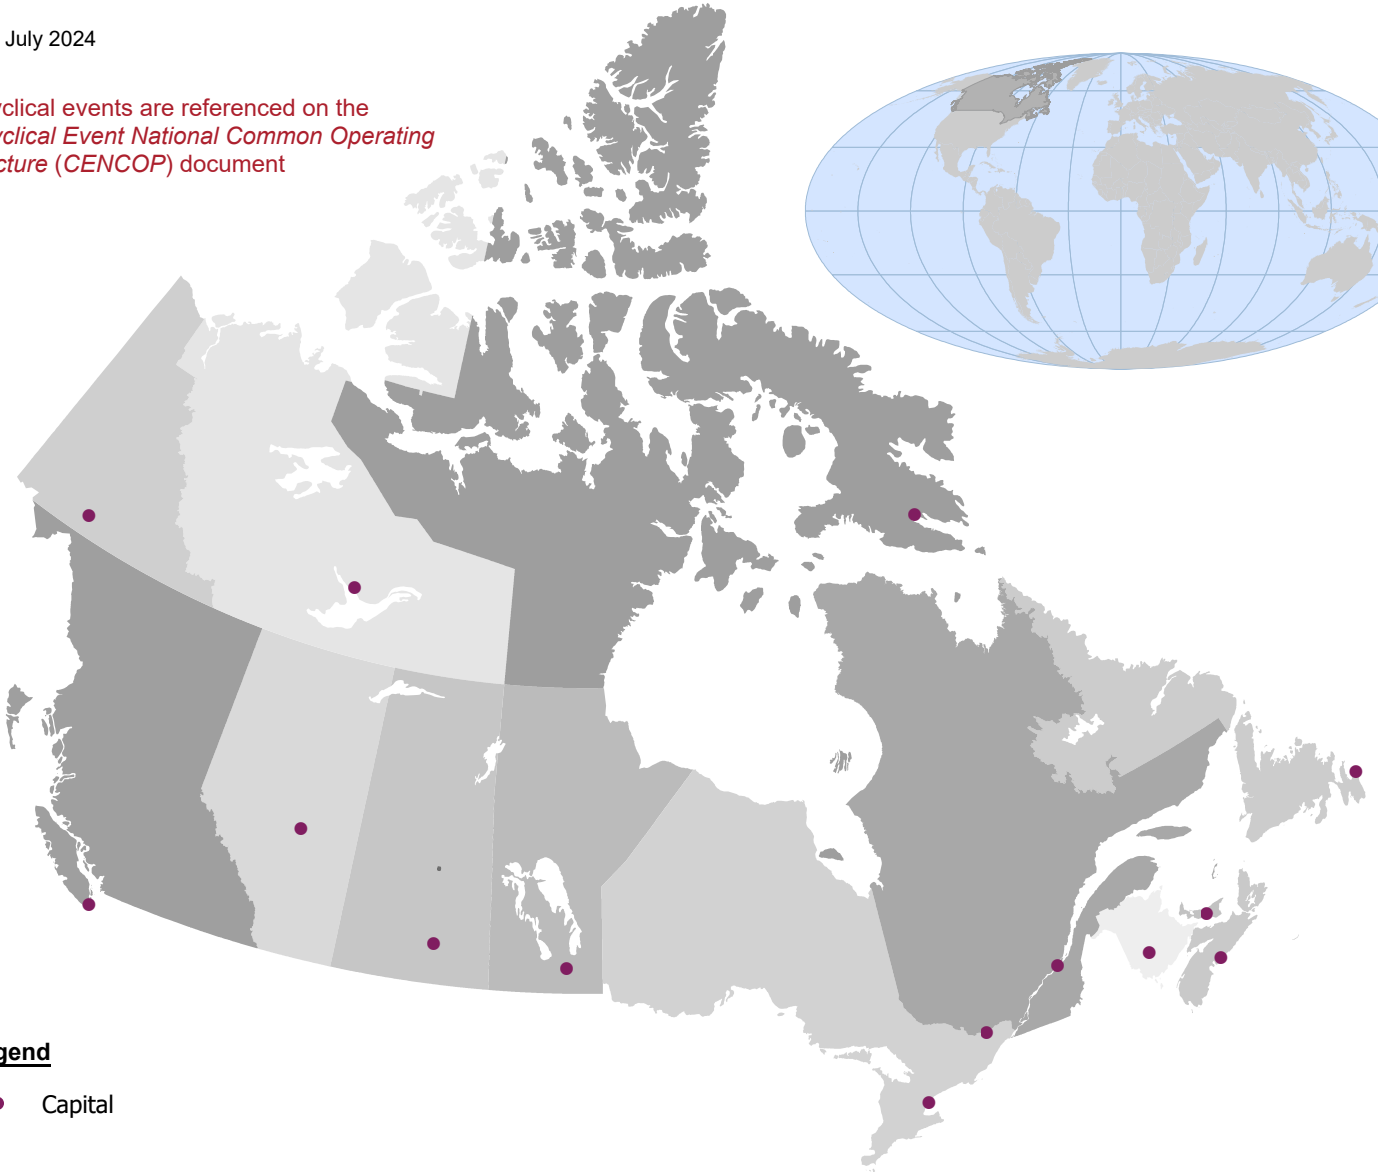

22 July 2024

Cyclical events are referenced on the
*Cyclical Event National Common Operating
Picture (CENCOP)* document

Legend

● Capital