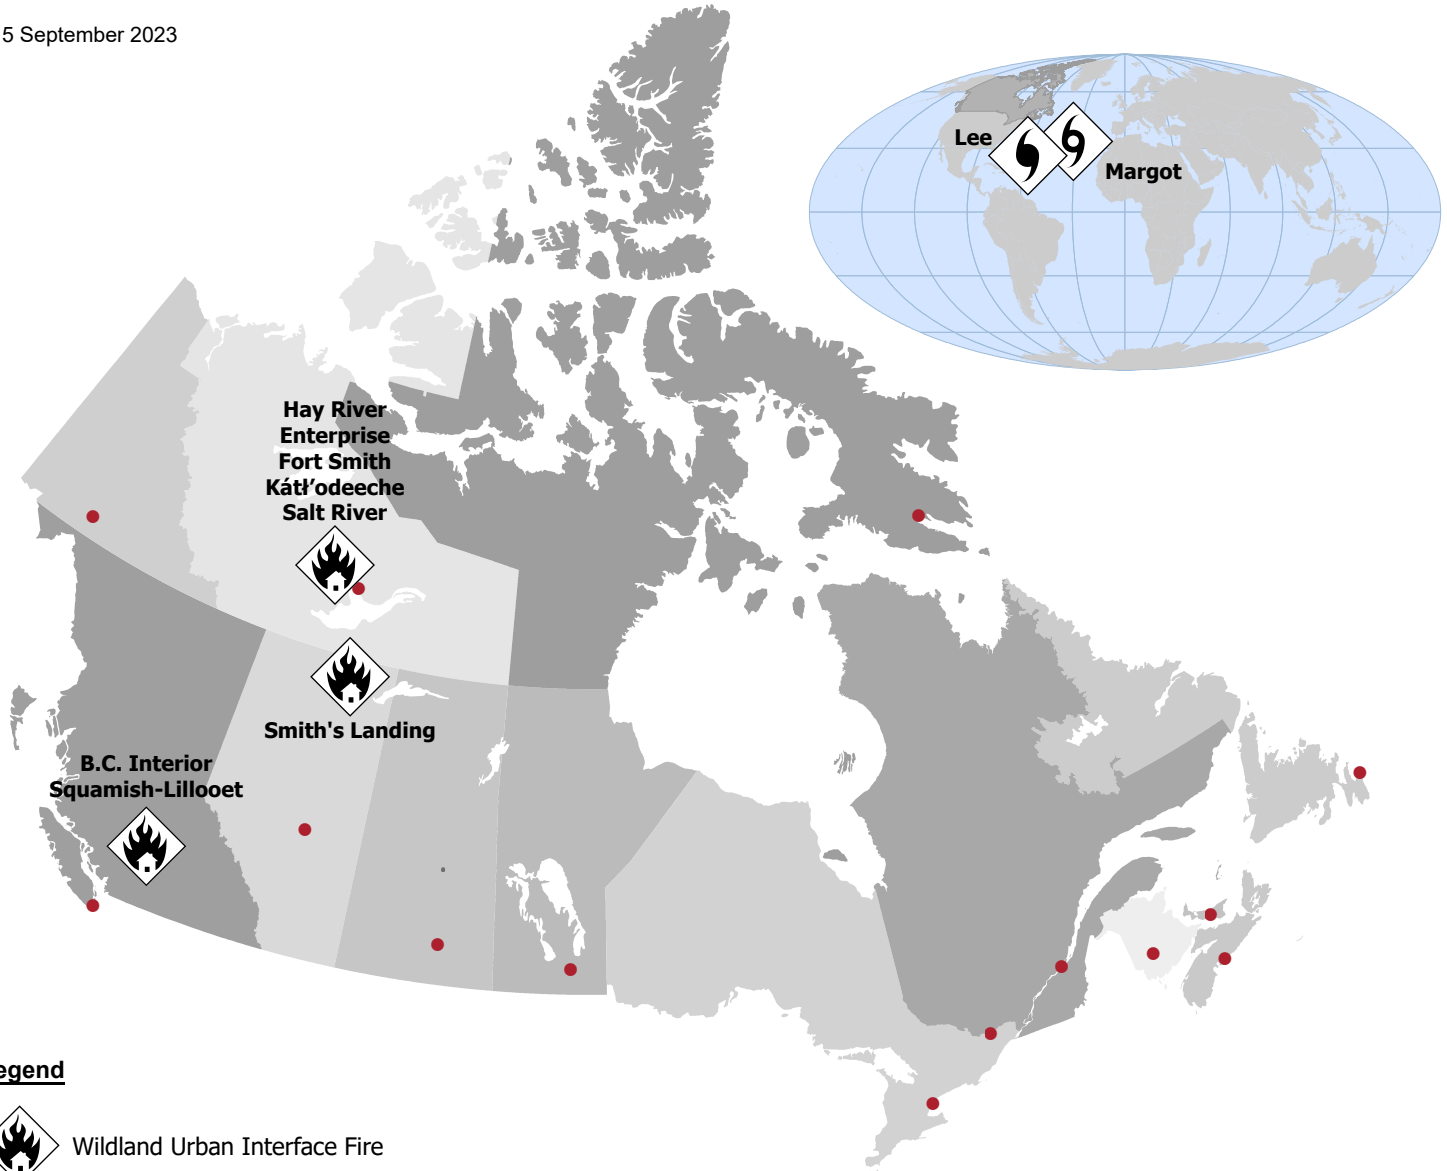

15 September 2023

Legend

-  Wildland Urban Interface Fire
-  Tropical Cyclone - Hurricane
-  Tropical Cyclone - Tropical Storm