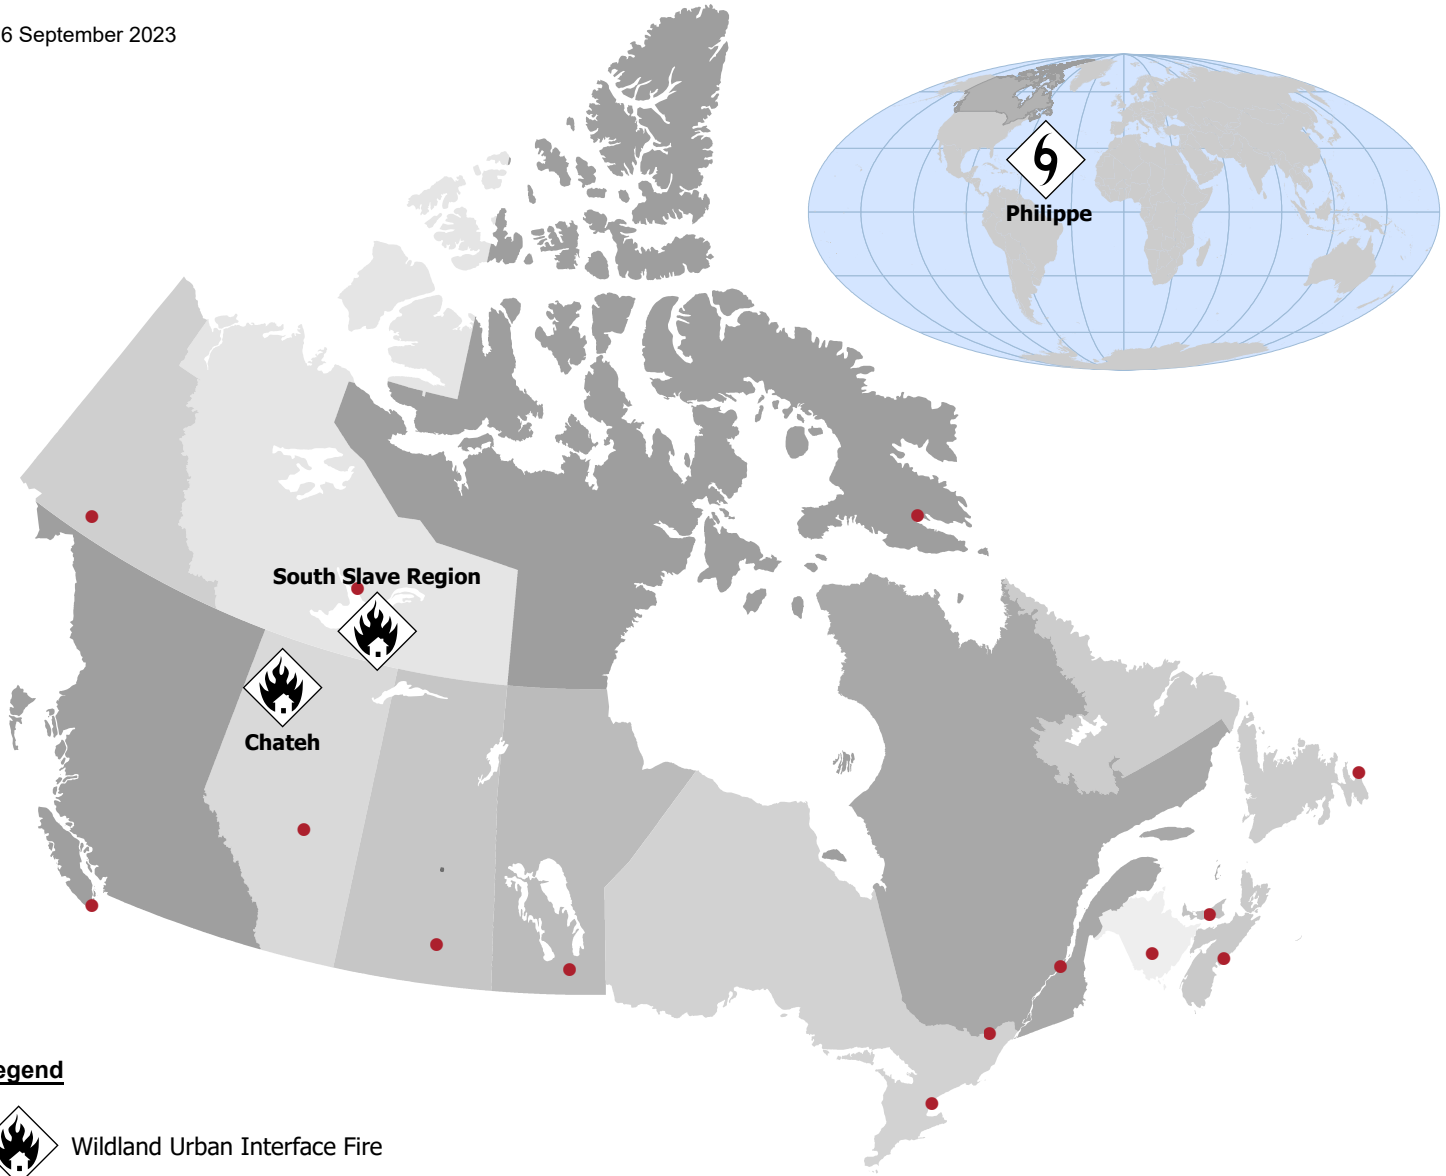

26 September 2023

Legend

-  Wildland Urban Interface Fire
-  Tropical Cyclone - Tropical Storm