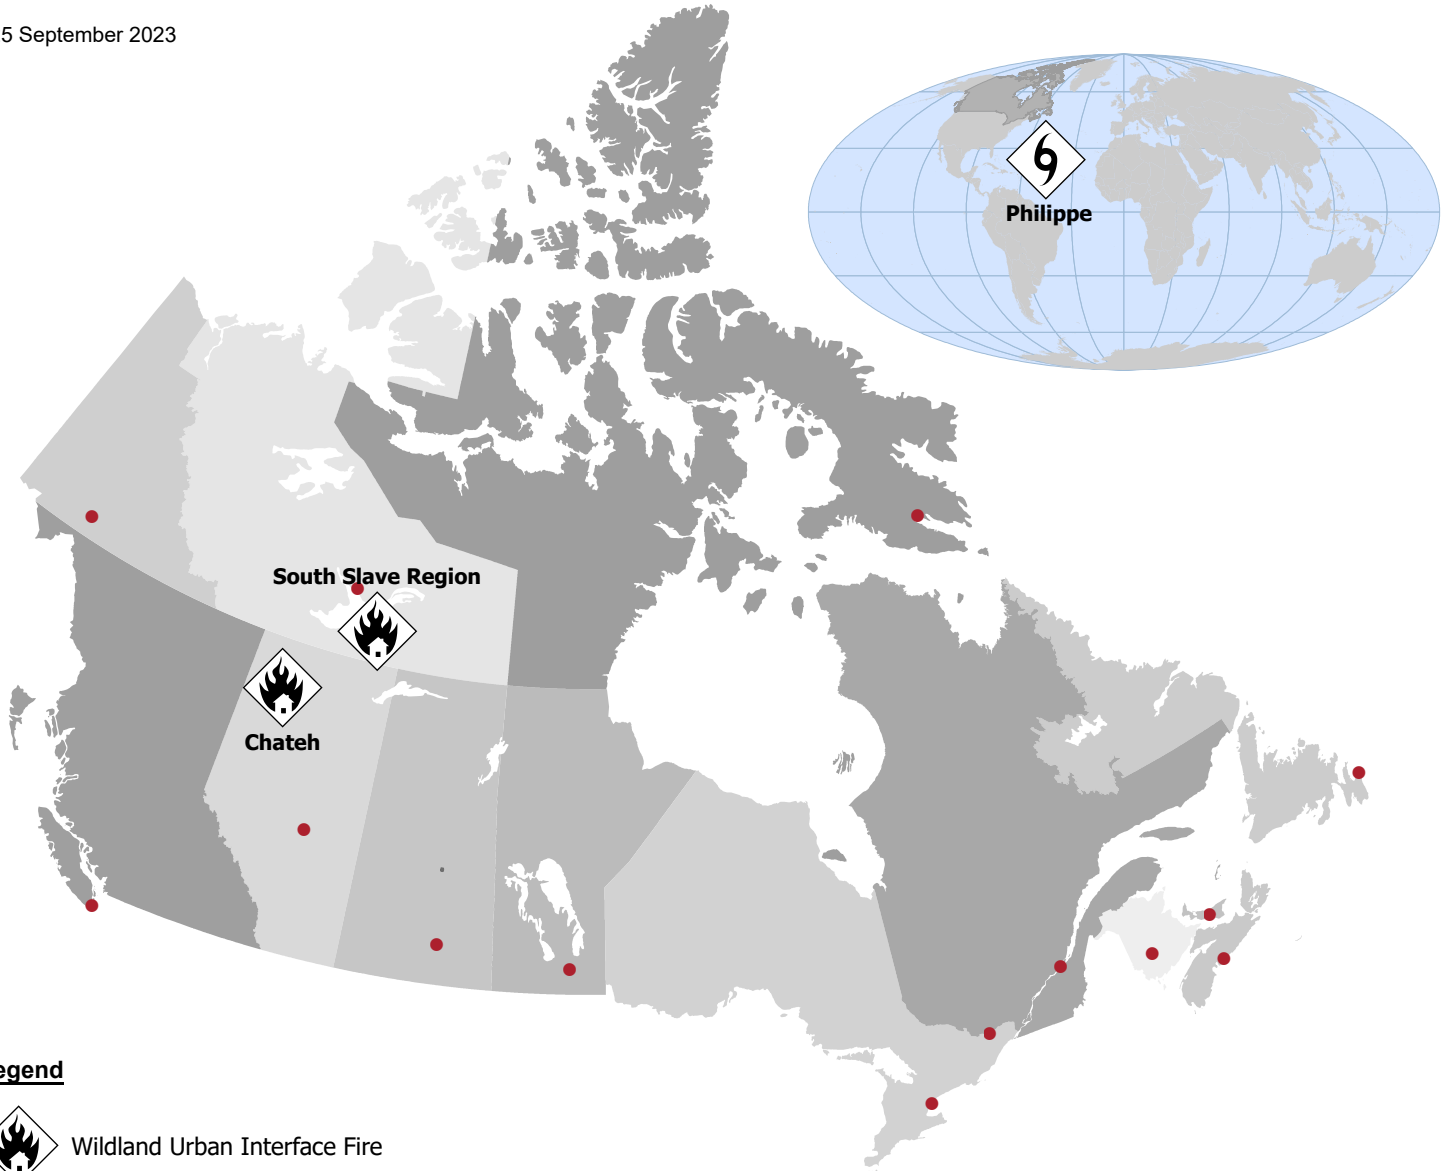

25 September 2023

Legend

-  Wildland Urban Interface Fire
-  Tropical Cyclone - Tropical Storm