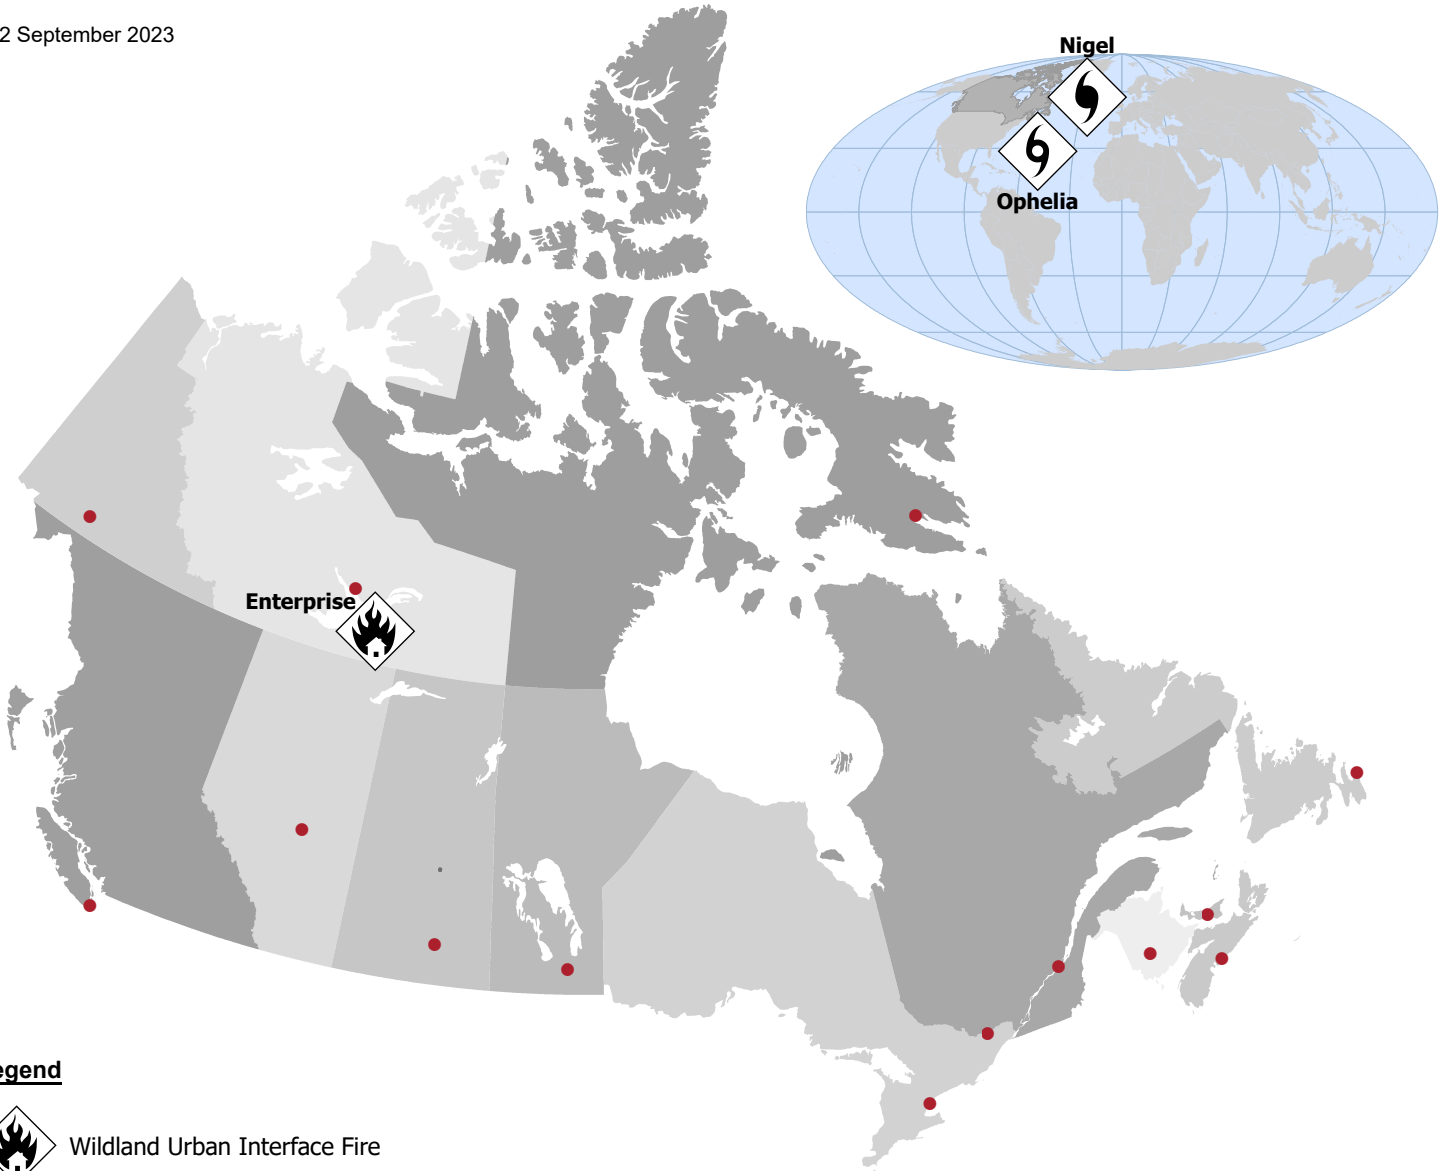

22 September 2023

**Legend**

Wildland Urban Interface Fire

Tropical Cyclone - Hurricane

Tropical Cyclone - Tropical Storm