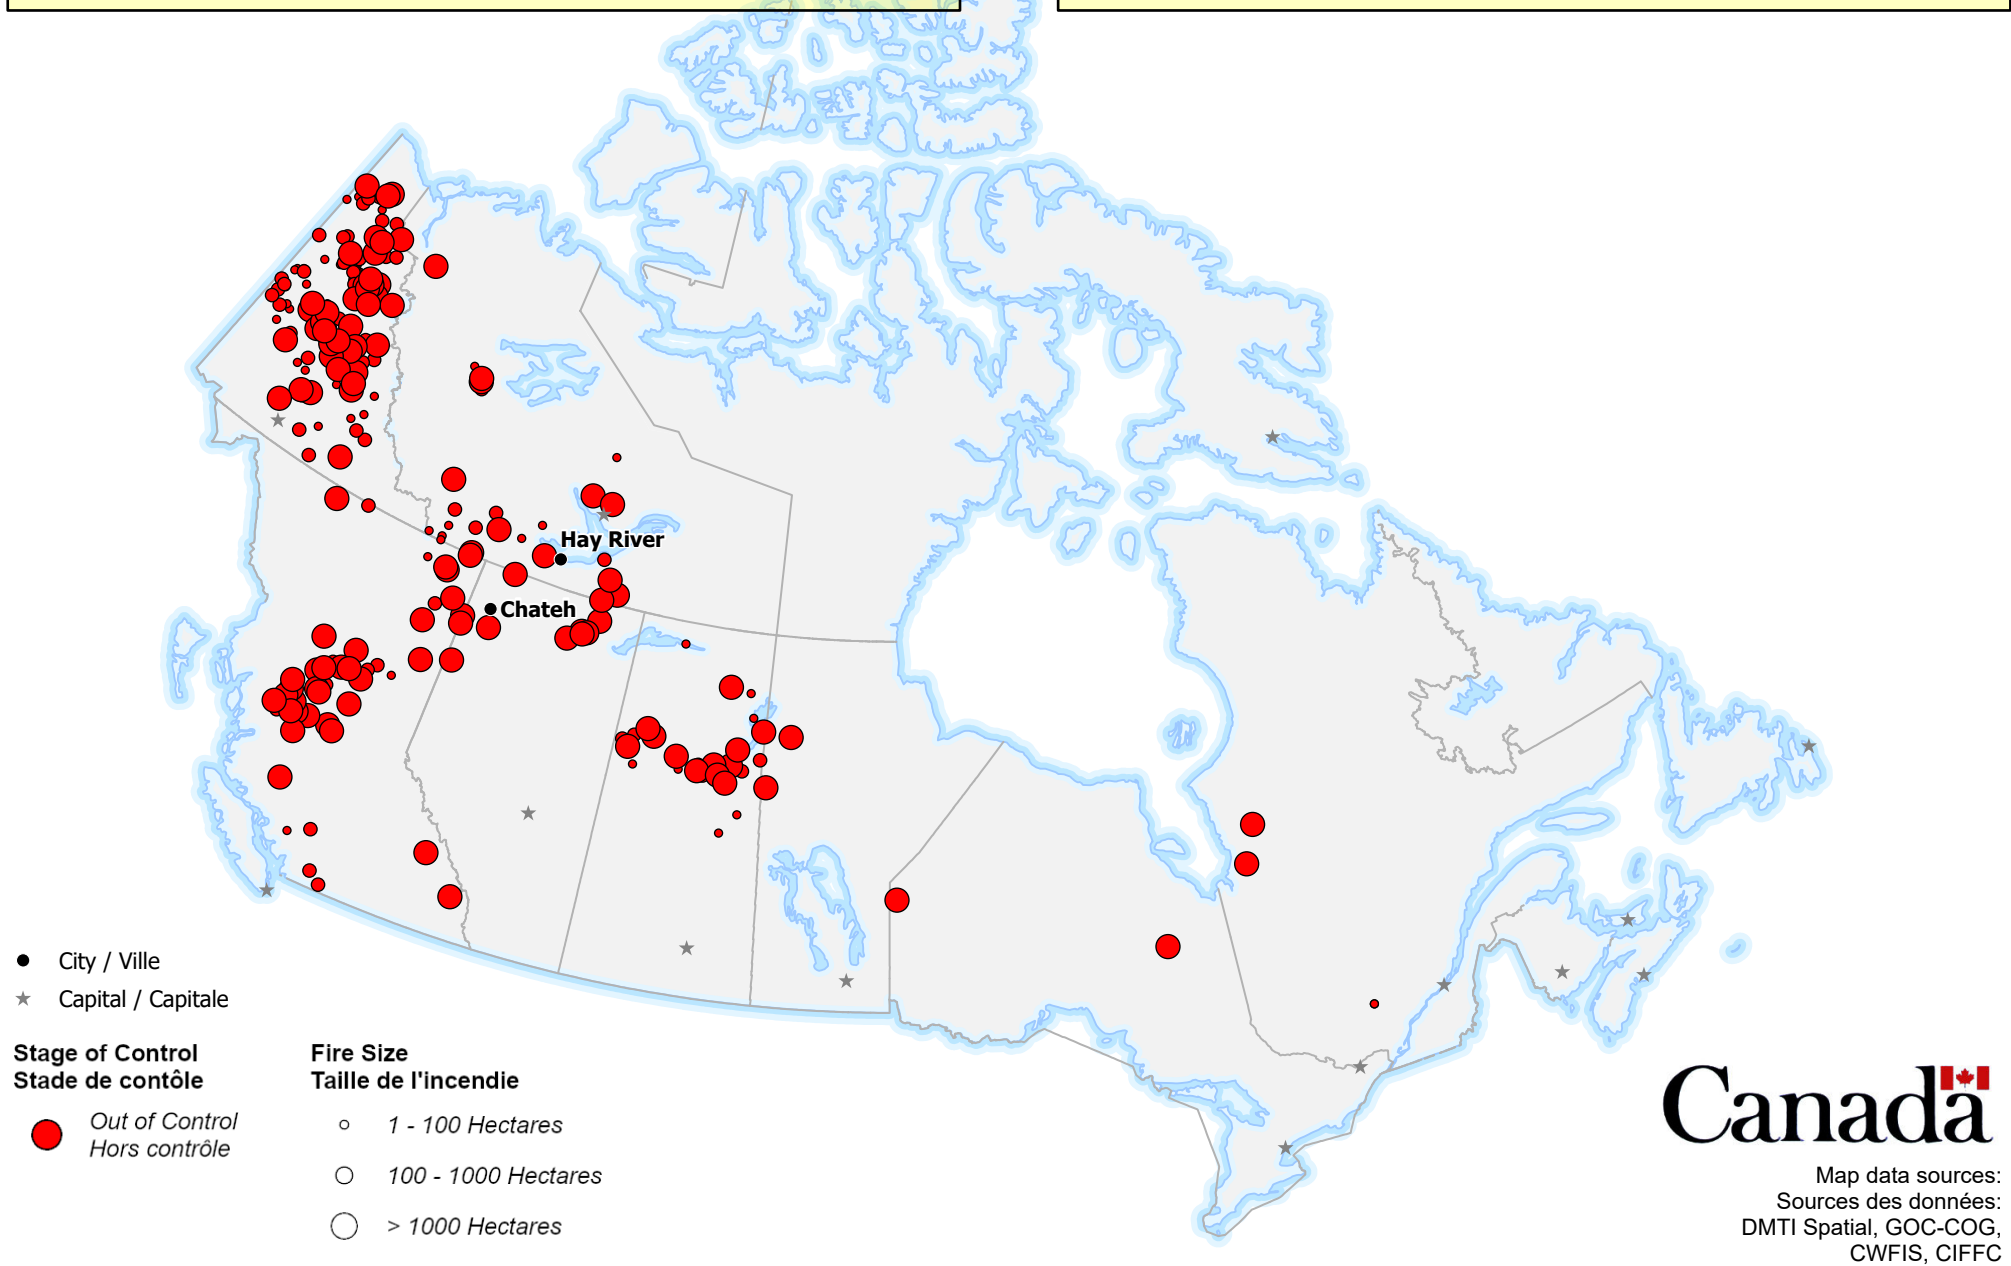

ACTIVE FIRES / FEUX ACTIFS

Out-of-Control fires, with full or modified response
Feux hors contrôle, avec intervention complète ou limitée

The CIFFC National Preparedness Level remains at **Level 3**

Some Agencies have Moderate to High wildland fire hazard status and national resource levels remain generally adequate to meet occurring and anticipated wildland fire activity.

- City / Ville
- ★ Capital / Capitale

Stage of Control
Stade de contrôle

● Out of Control
Hors contrôle

Fire Size
Taille de l'incendie

- 1 - 100 Hectares
- 100 - 1000 Hectares
- > 1000 Hectares