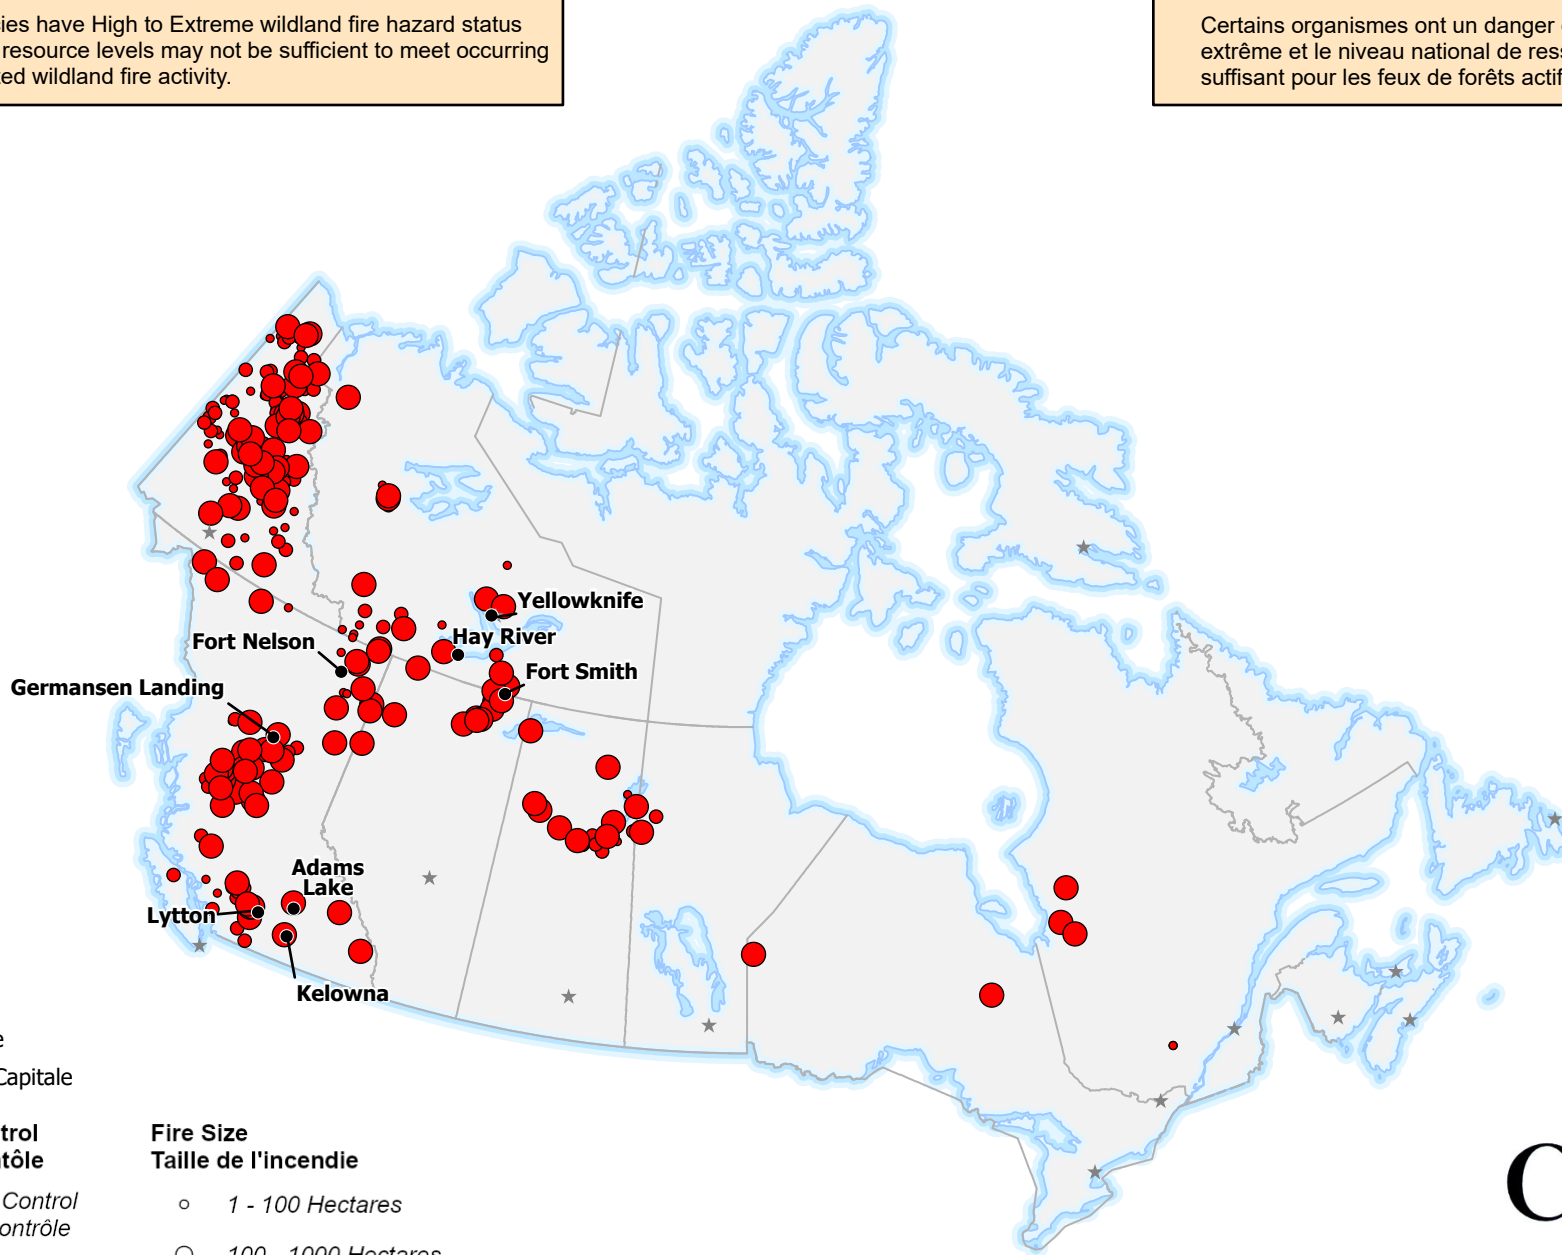

ACTIVE FIRES / FEUX ACTIFS

Out-of-Control fires, with full or modified response
Feux hors contrôle, avec intervention complète ou limitée

The CIFFC National Preparedness Level is at **Level 4**

Some Agencies have High to Extreme wildland fire hazard status and national resource levels may not be sufficient to meet occurring and anticipated wildland fire activity.

- City / Ville
- ★ Capital / Capitale

Stage of Control
Stade de contrôle

- *Out of Control*
Hors contrôle

Fire Size
Taille de l'incendie

- 1 - 100 Hectares
- 100 - 1000 Hectares
- ≥ 1000 Hectares