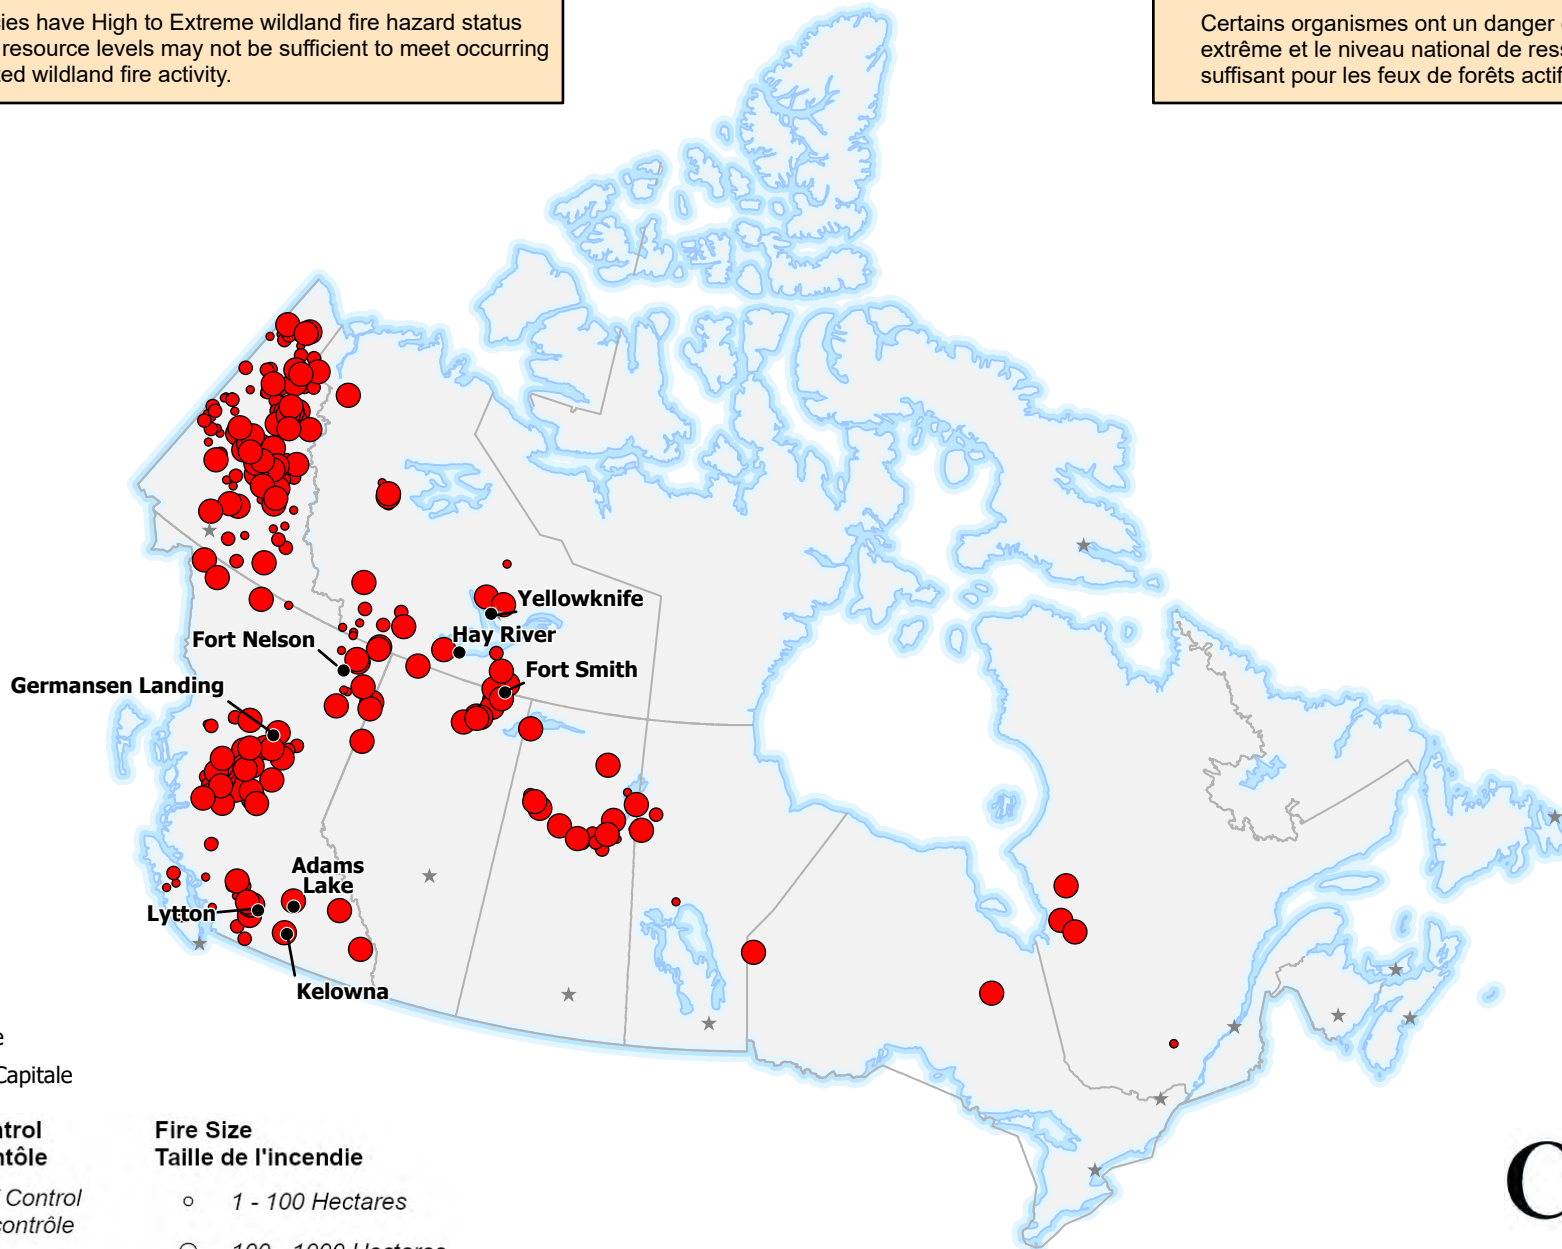

ACTIVE FIRES / FEUX ACTIFS

*Out-of-Control fires, with full or modified response
Feux hors contrôle, avec intervention complète ou limitée*

The CIFFC National Preparedness Level is at **Level 4**

Some Agencies have High to Extreme wildland fire hazard status and national resource levels may not be sufficient to meet occurring and anticipated wildland fire activity.

- City / Ville
- ★ Capital / Capitale

**Stage of Control
Stade de contrôle**

- Out of Control
Hors contrôle

**Fire Size
Taille de l'incendie**

- 1 - 100 Hectares
- 100 - 1000 Hectares
- > 1000 Hectares