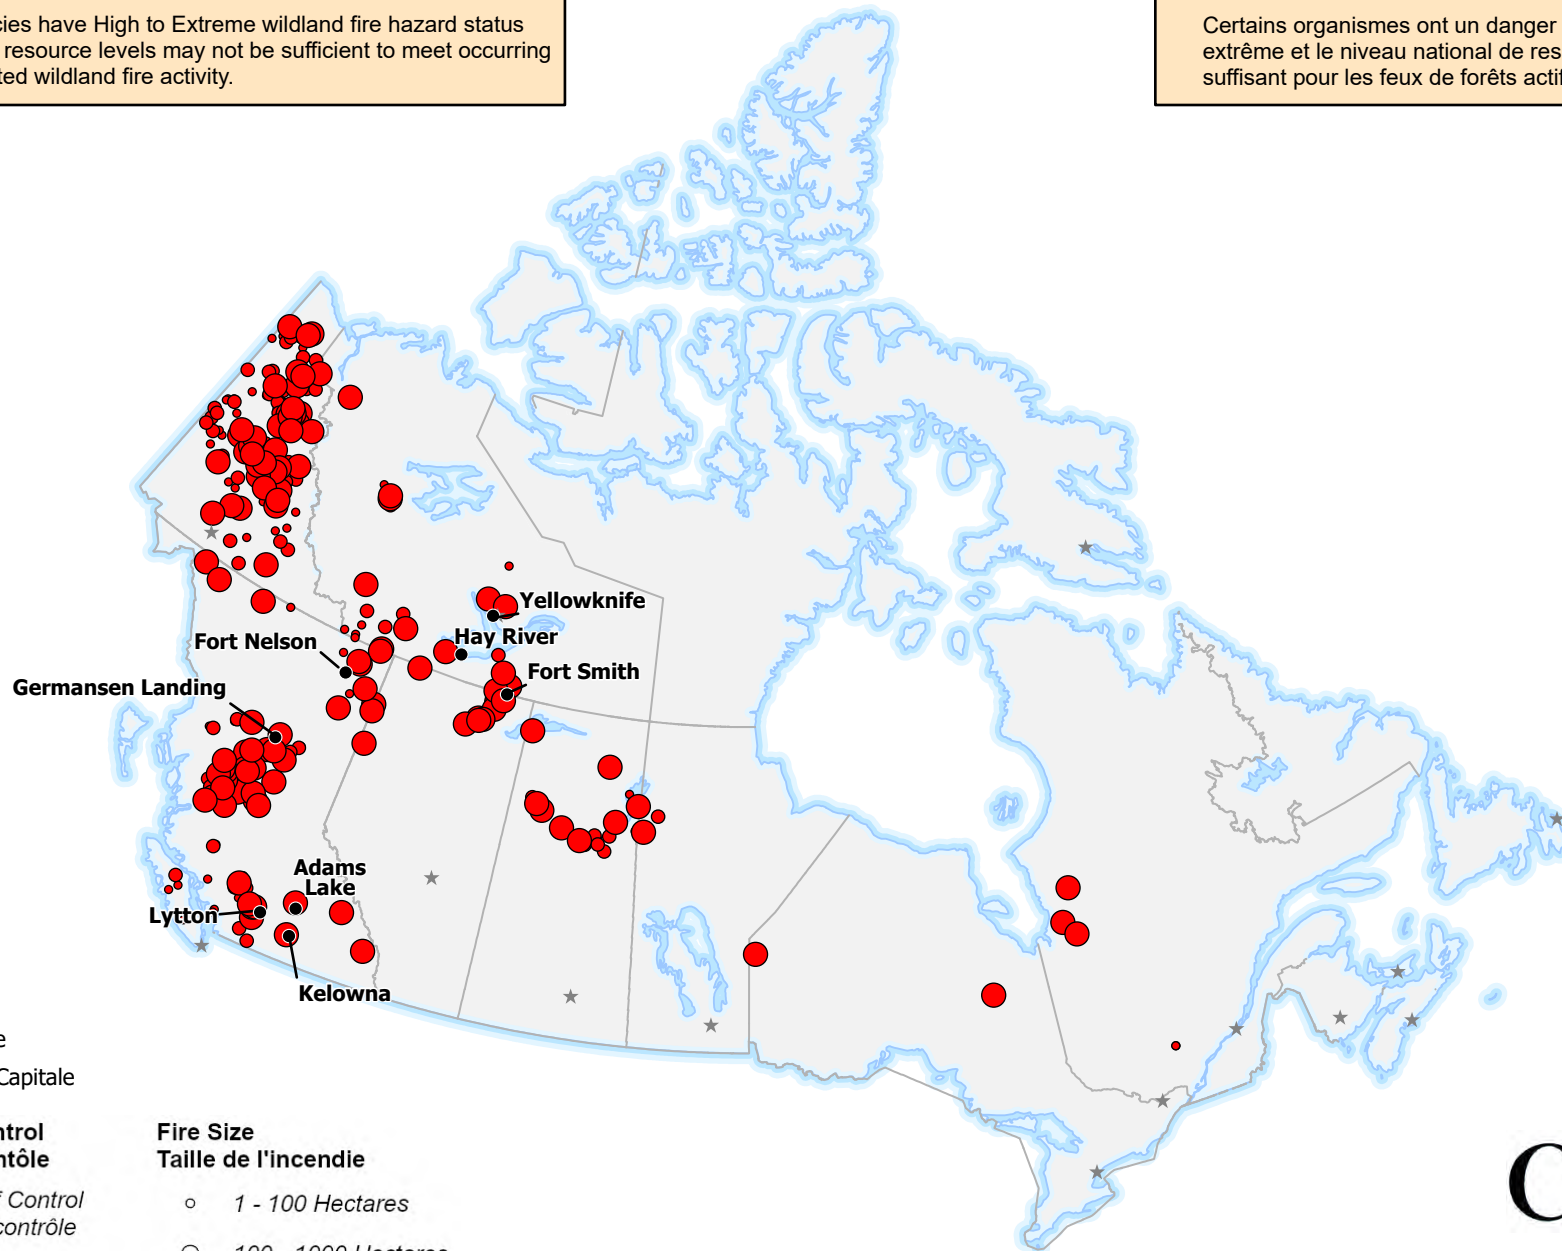

ACTIVE FIRES / FEUX ACTIFS

*Out-of-Control fires, with full or modified response
Feux hors contrôle, avec intervention complète ou limitée*

The CIFFC National Preparedness Level is at **Level 4**

Some Agencies have High to Extreme wildland fire hazard status and national resource levels may not be sufficient to meet occurring and anticipated wildland fire activity.

- City / Ville
- ★ Capital / Capitale

**Stage of Control
Stade de contrôle**

- *Out of Control
Hors contrôle*

**Fire Size
Taille de l'incendie**

- 1 - 100 Hectares
- 100 - 1000 Hectares
- > 1000 Hectares