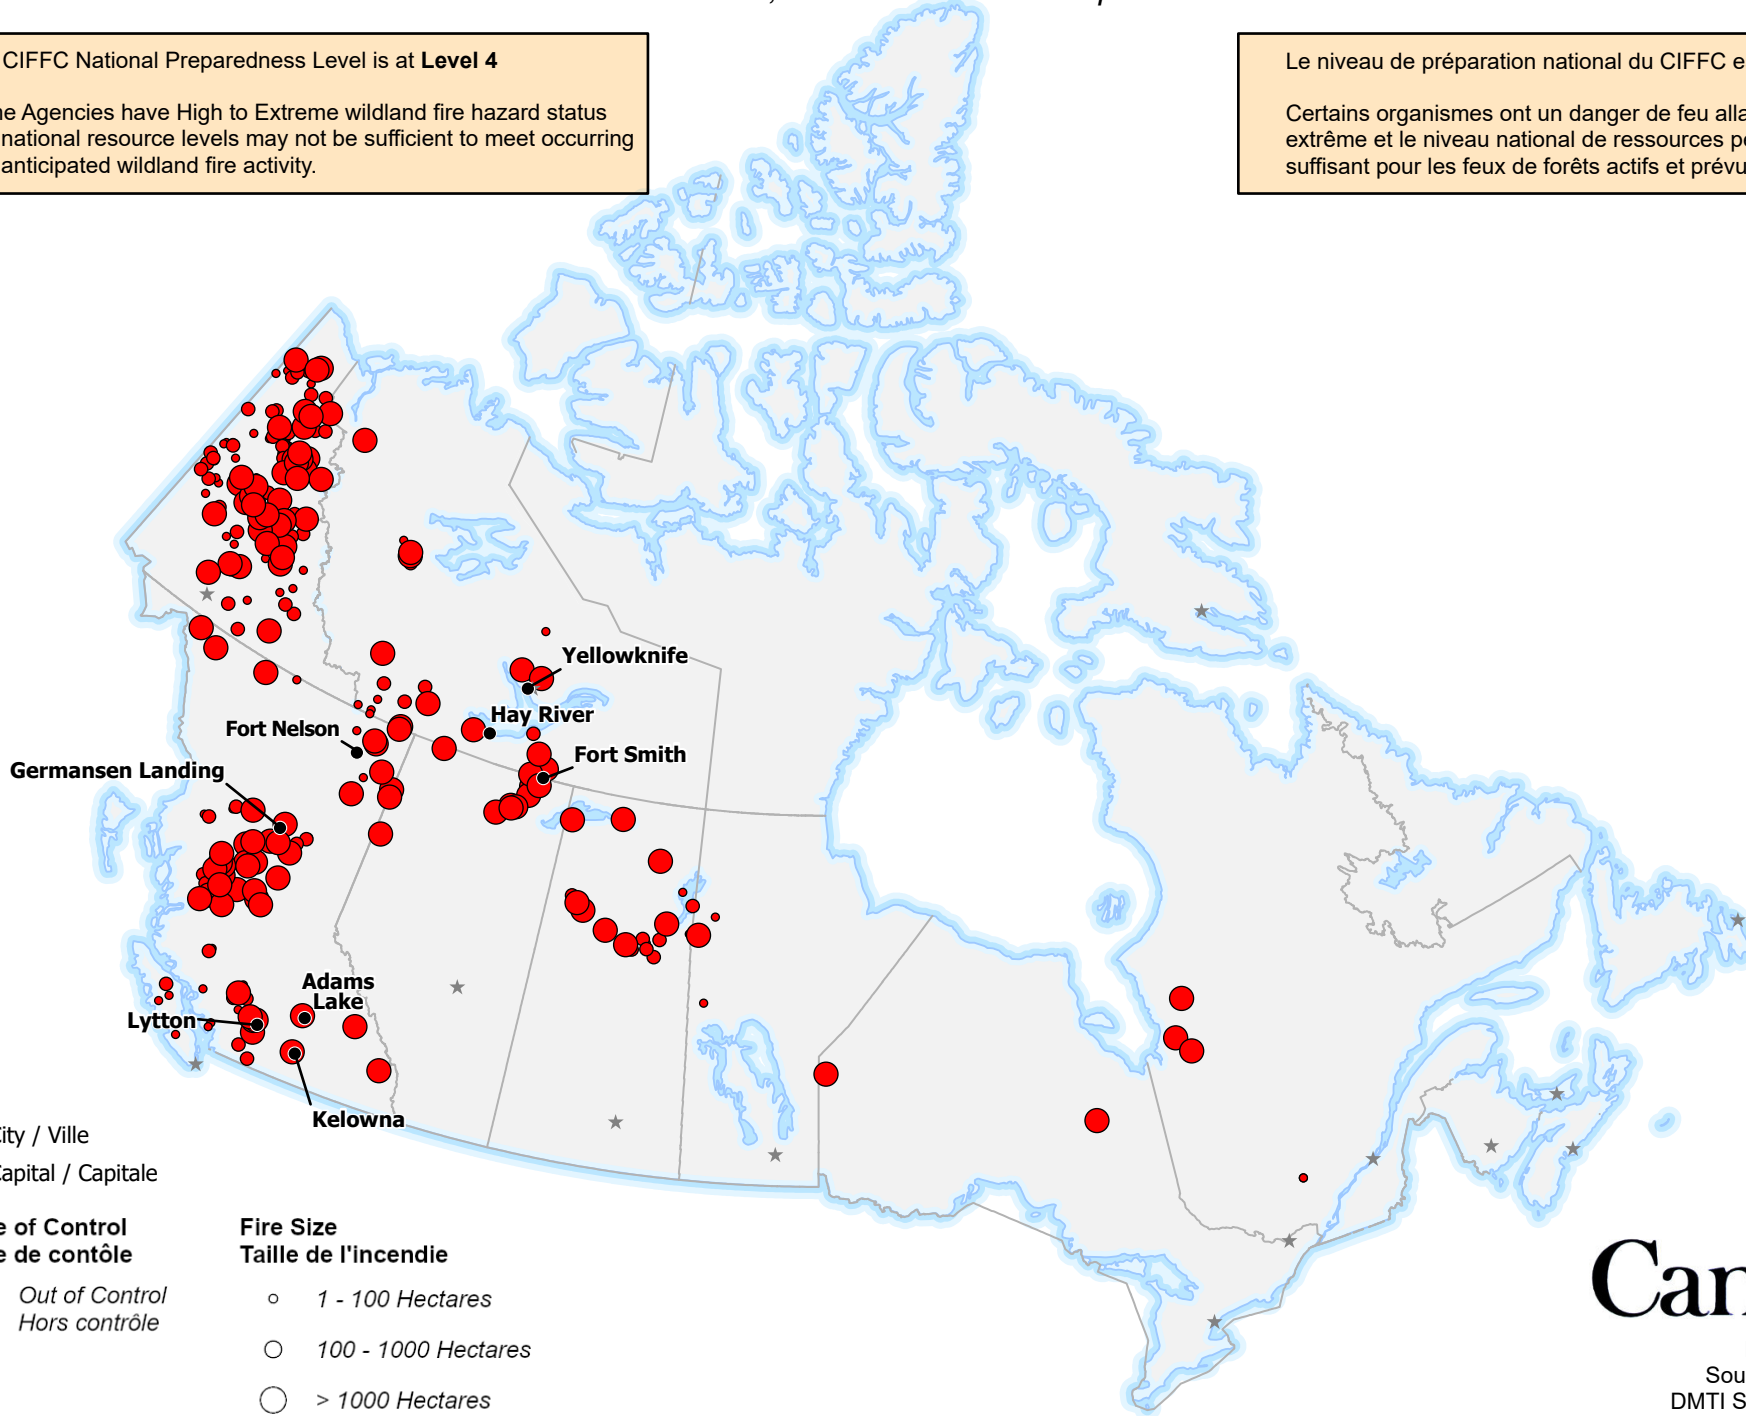

**ACTIVE FIRES / FEUX ACTIFS**

*Out-of-Control fires, with full or modified response*  
*Feux hors contrôle, avec intervention complète ou limitée*

Current as of / Mise à jour  
13 September / septembre 2023  
08:00 EDT/HAE

The CIFFC National Preparedness Level is at **Level 4**

Some Agencies have High to Extreme wildland fire hazard status and national resource levels may not be sufficient to meet occurring and anticipated wildland fire activity.

- City / Ville
- ★ Capital / Capitale

**Stage of Control**  
**Stade de contrôle**

- *Out of Control*  
*Hors contrôle*

**Fire Size**  
**Taille de l'incendie**

- 1 - 100 Hectares
- 100 - 1000 Hectares
- > 1000 Hectares