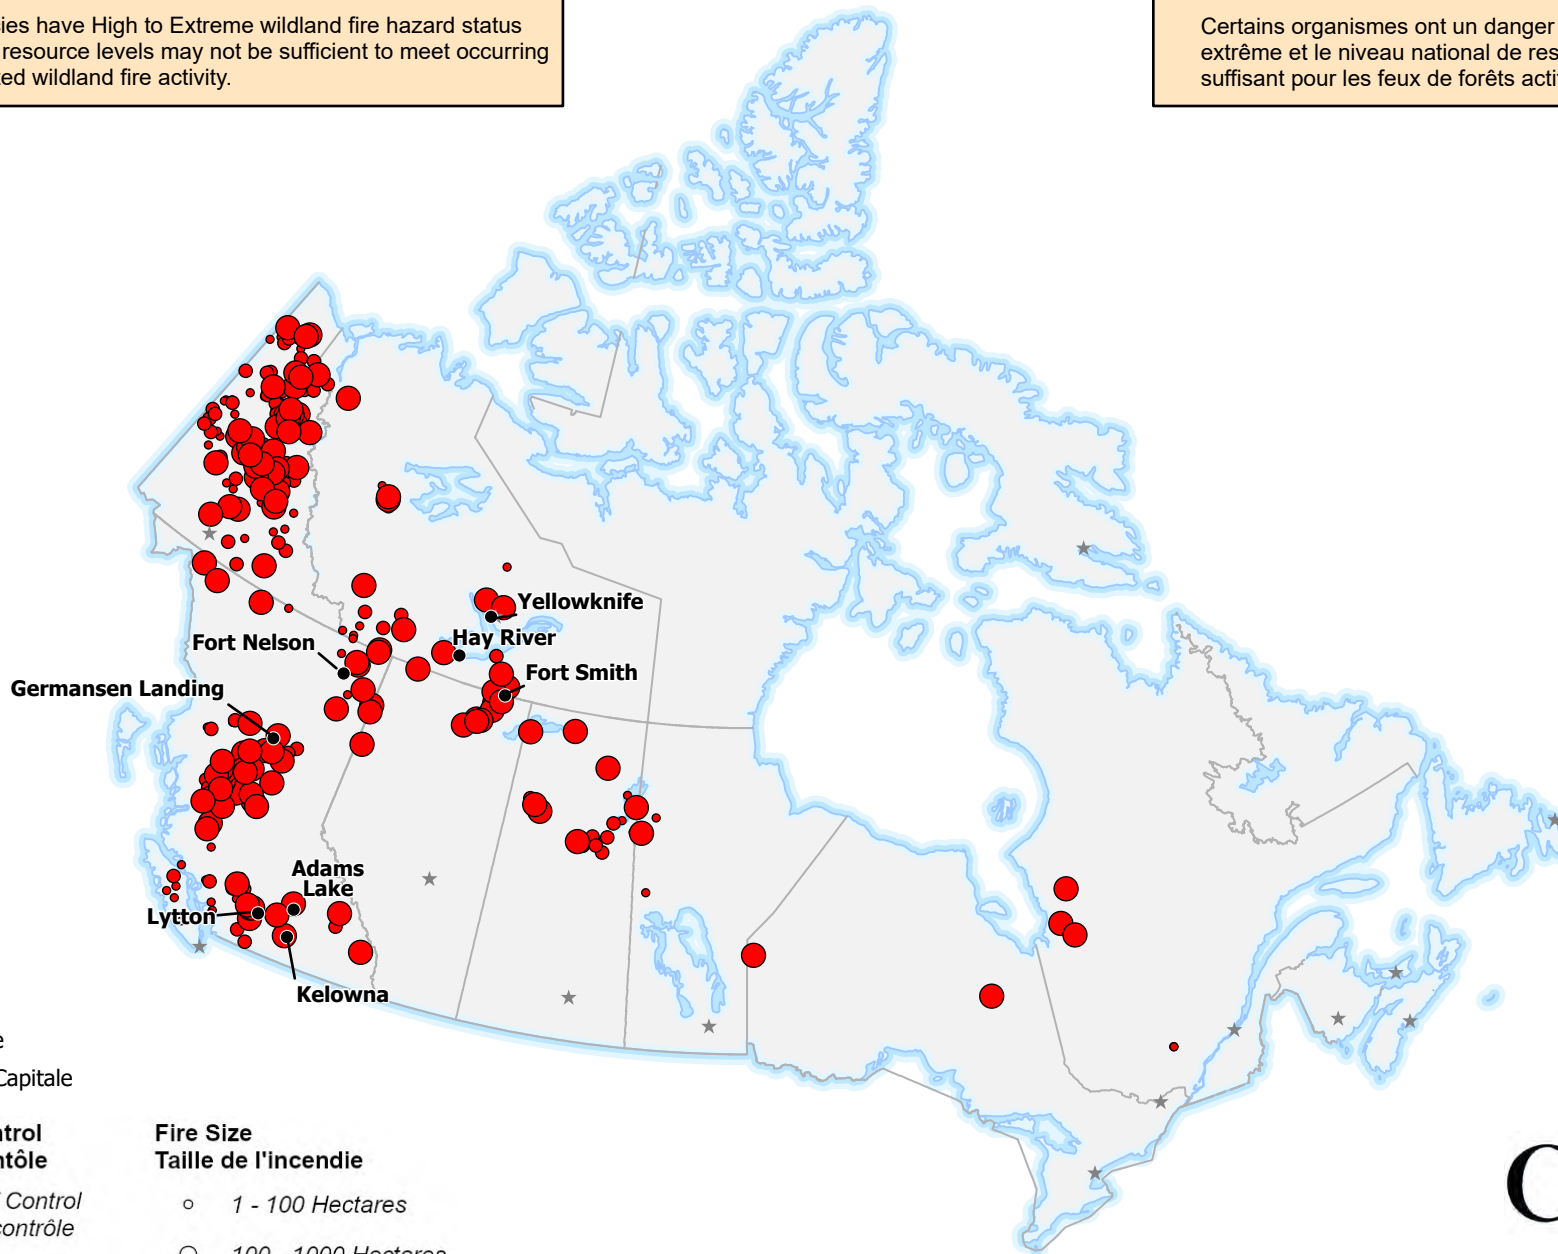

ACTIVE FIRES / FEUX ACTIFS

Out-of-Control fires, with full or modified response
Feux hors contrôle, avec intervention complète ou limitée

The CIFFC National Preparedness Level is at **Level 4**

Some Agencies have High to Extreme wildland fire hazard status and national resource levels may not be sufficient to meet occurring and anticipated wildland fire activity.

- City / Ville
- ★ Capital / Capitale

Stage of Control
Stade de contr le

- *Out of Control*
Hors contr le

Fire Size
Taille de l'incendie

- 1 - 100 Hectares
- 100 - 1000 Hectares
- > 1000 Hectares