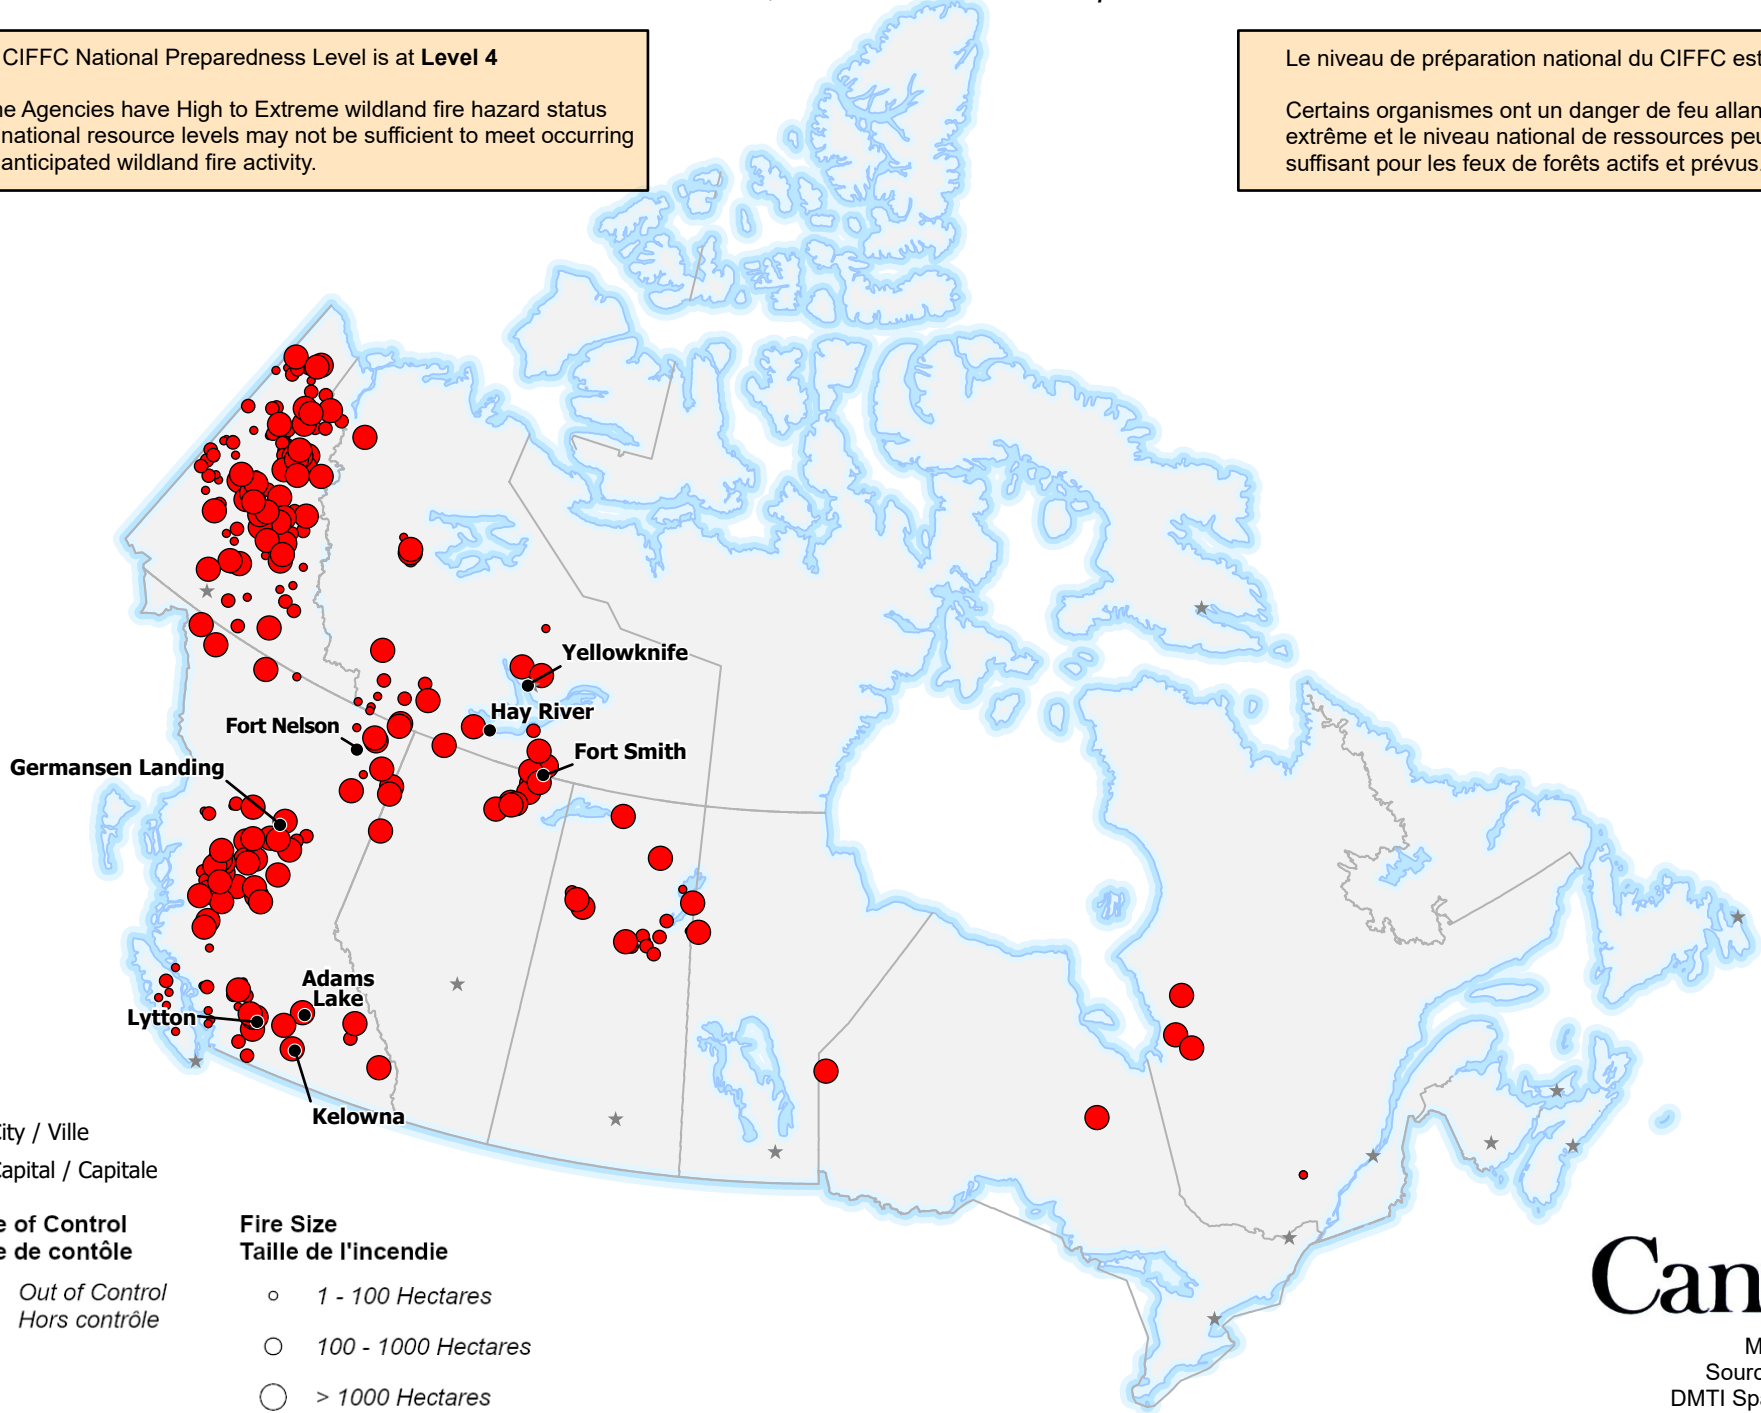

**ACTIVE FIRES / FEUX ACTIFS**

*Out-of-Control fires, with full or modified response*  
*Feux hors contrôle, avec intervention complète ou limitée*

Current as of / Mise à jour  
12 September / septembre 2023  
08:00 EDT/HAE

The CIFFC National Preparedness Level is at **Level 4**

Some Agencies have High to Extreme wildland fire hazard status and national resource levels may not be sufficient to meet occurring and anticipated wildland fire activity.

- City / Ville
- ★ Capital / Capitale

**Stage of Control**  
**Stade de contrôle**

- *Out of Control*  
*Hors contrôle*

**Fire Size**  
**Taille de l'incendie**

- 1 - 100 Hectares
- 100 - 1000 Hectares
- > 1000 Hectares