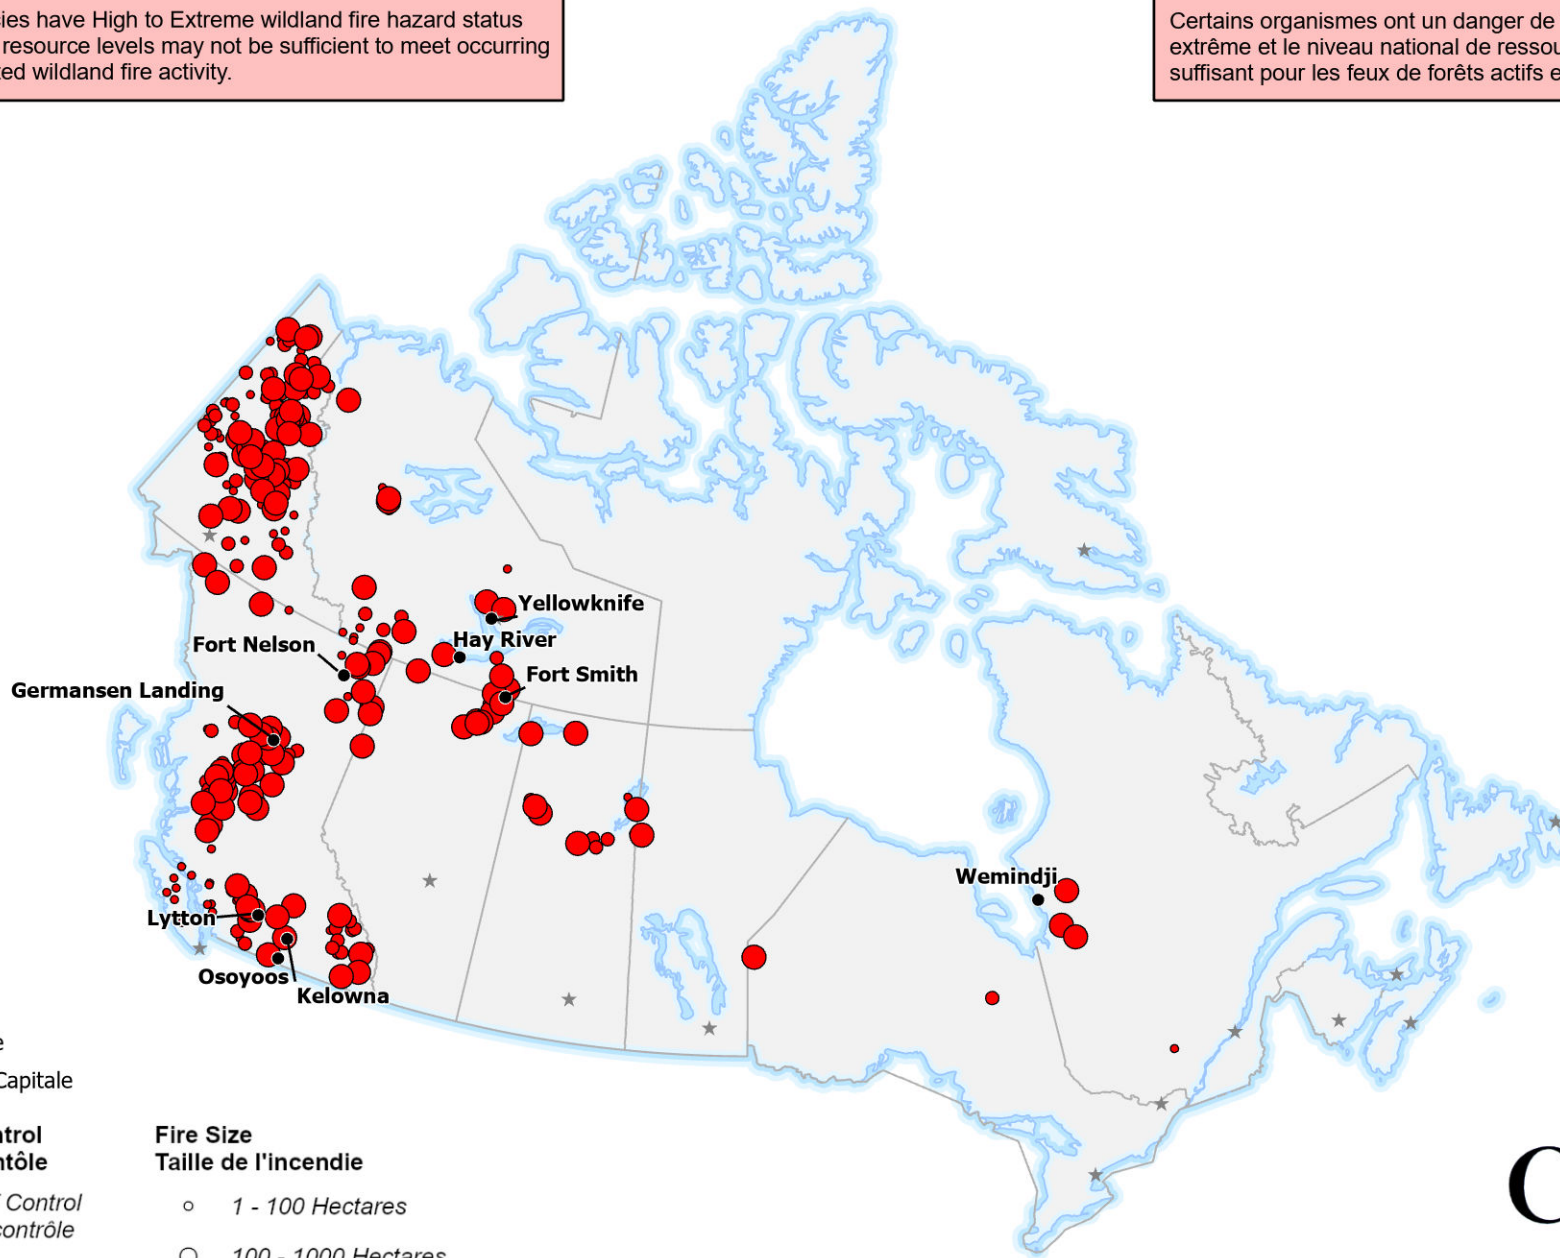

**ACTIVE FIRES / FEUX ACTIFS**  
*Out-of-Control fires, with full or modified response*  
*Feux hors contrôle, avec intervention complète ou limitée*

Current as of / Mise à jour  
 06 September / septembre 2023  
 16:00 EDT/HAE

The CIFFC National Preparedness Level remains at **Level 5**

Some Agencies have High to Extreme wildland fire hazard status and national resource levels may not be sufficient to meet occurring and anticipated wildland fire activity.

- City / Ville
- ★ Capital / Capitale

**Stage of Control**  
**Stade de contrôle**

- *Out of Control*  
*Hors contrôle*

**Fire Size**  
**Taille de l'incendie**

- 1 - 100 Hectares
- 100 - 1000 Hectares
- > 1000 Hectares