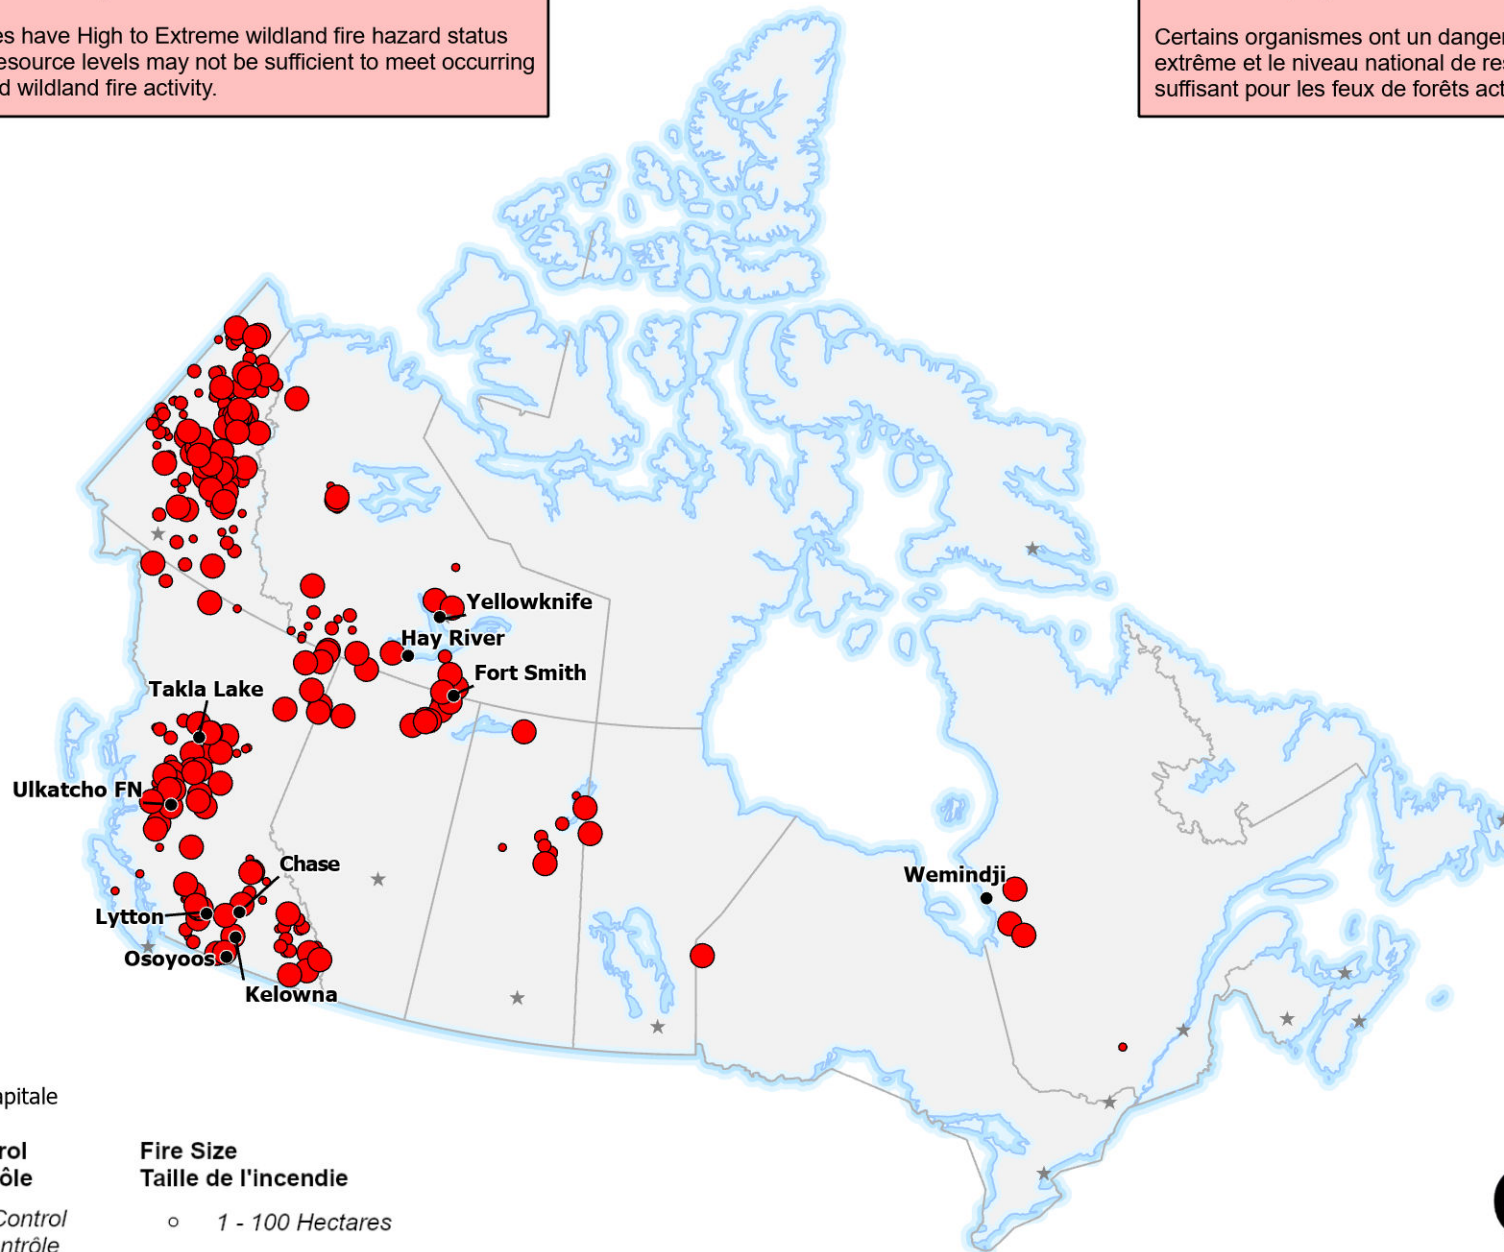

ACTIVE FIRES / FEUX ACTIFS
Out-of-Control fires, with full or modified response
Feux hors contrôle, avec intervention complète ou limitée

Current as of / Mise à jour
 1 September / septembre 2023
 16:00 EDT/HAE

The CIFFC National Preparedness Level remains at **Level 5**

Some Agencies have High to Extreme wildland fire hazard status and national resource levels may not be sufficient to meet occurring and anticipated wildland fire activity.

- City / Ville
- ★ Capital / Capitale

Stage of Control
Stade de contrôle

● Out of Control
 Hors contrôle

Fire Size
Taille de l'incendie

- 1 - 100 Hectares
- 100 - 1000 Hectares
- > 1000 Hectares