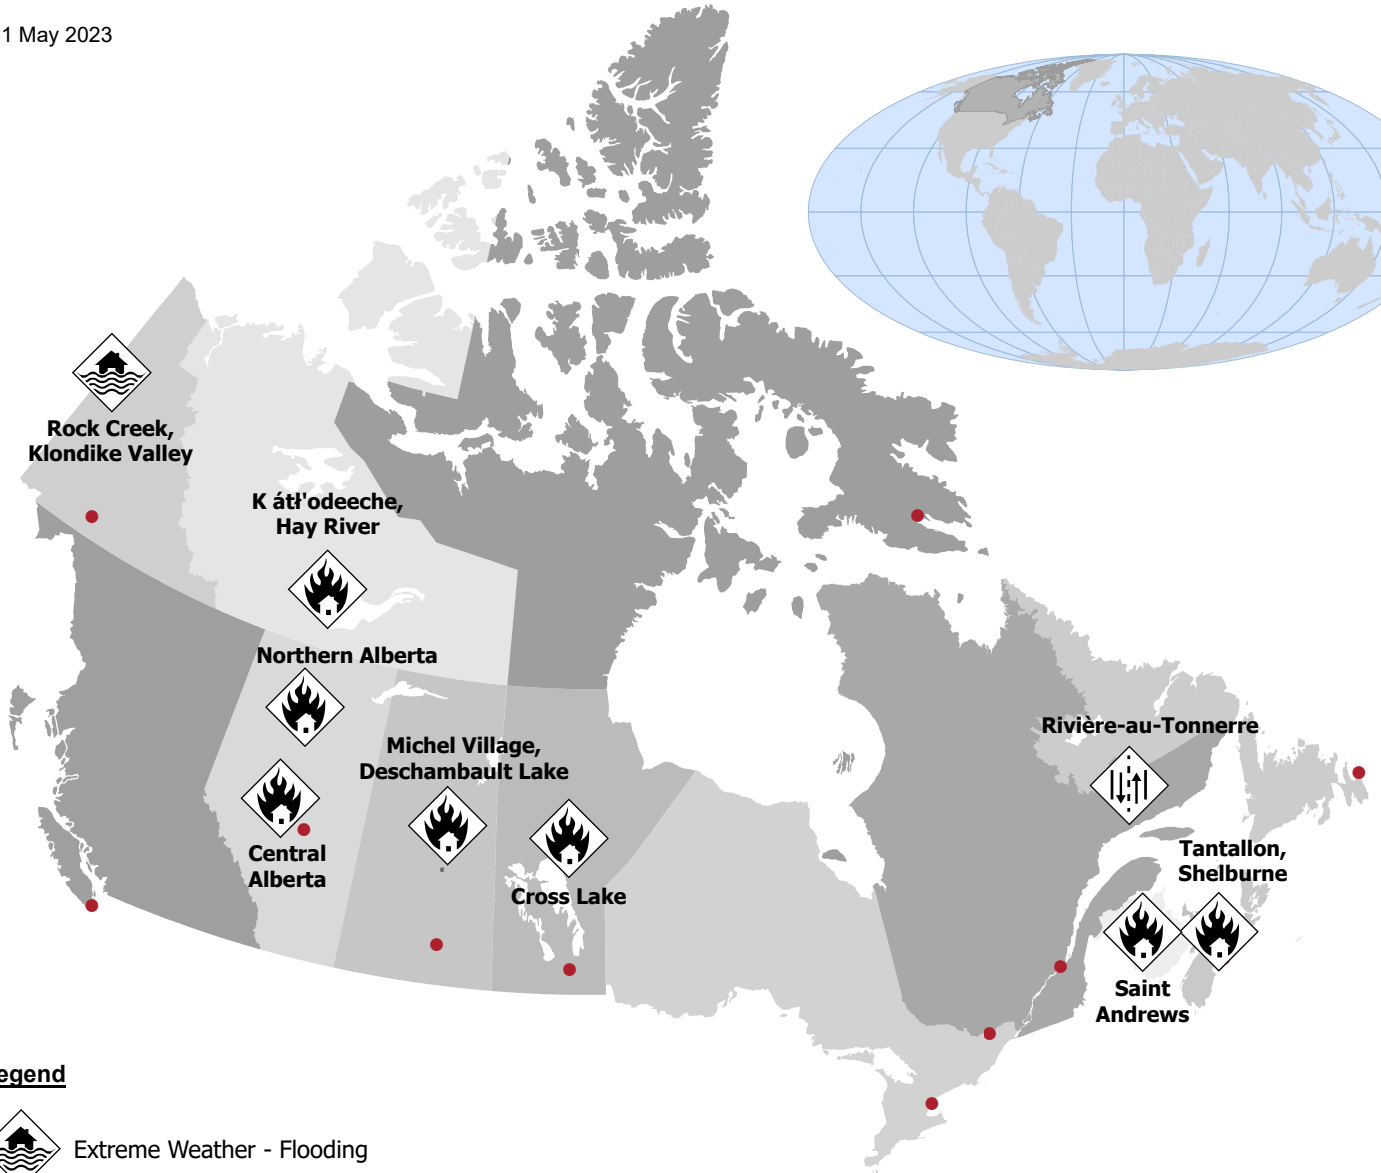

31 May 2023

Legend

Extreme Weather - Flooding

Wildland Urban Interface Fire

Transportation - Road Incident