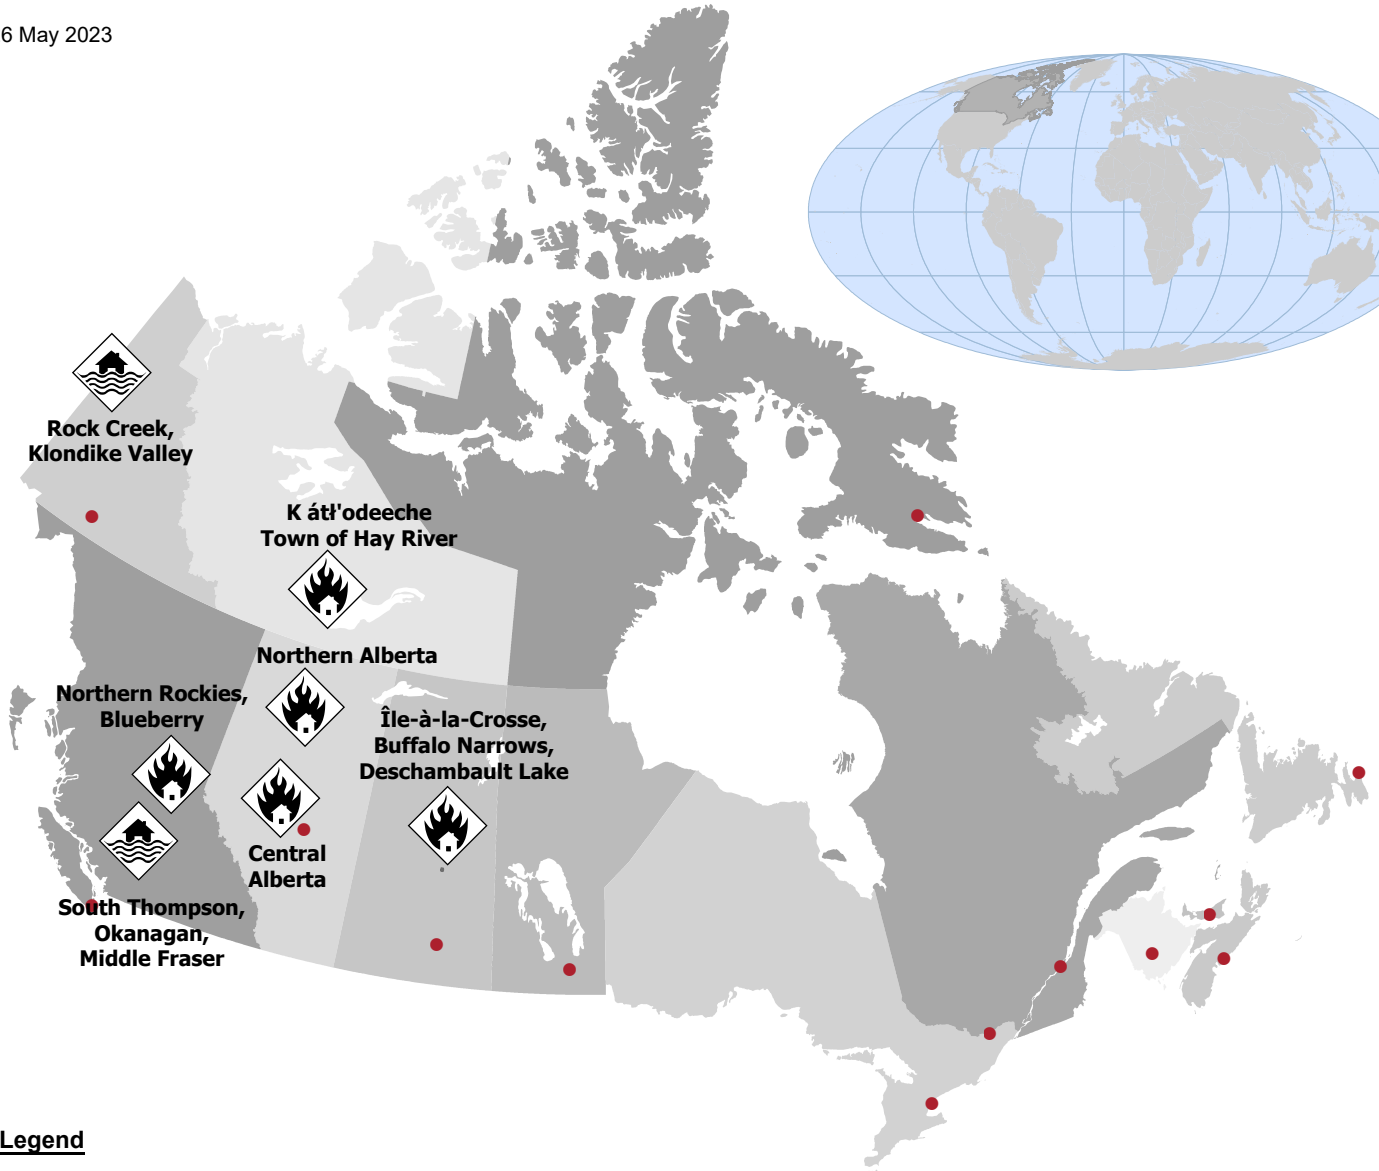

26 May 2023

Legend

Extreme Weather - Flooding

Wildland Urban Interface Fire