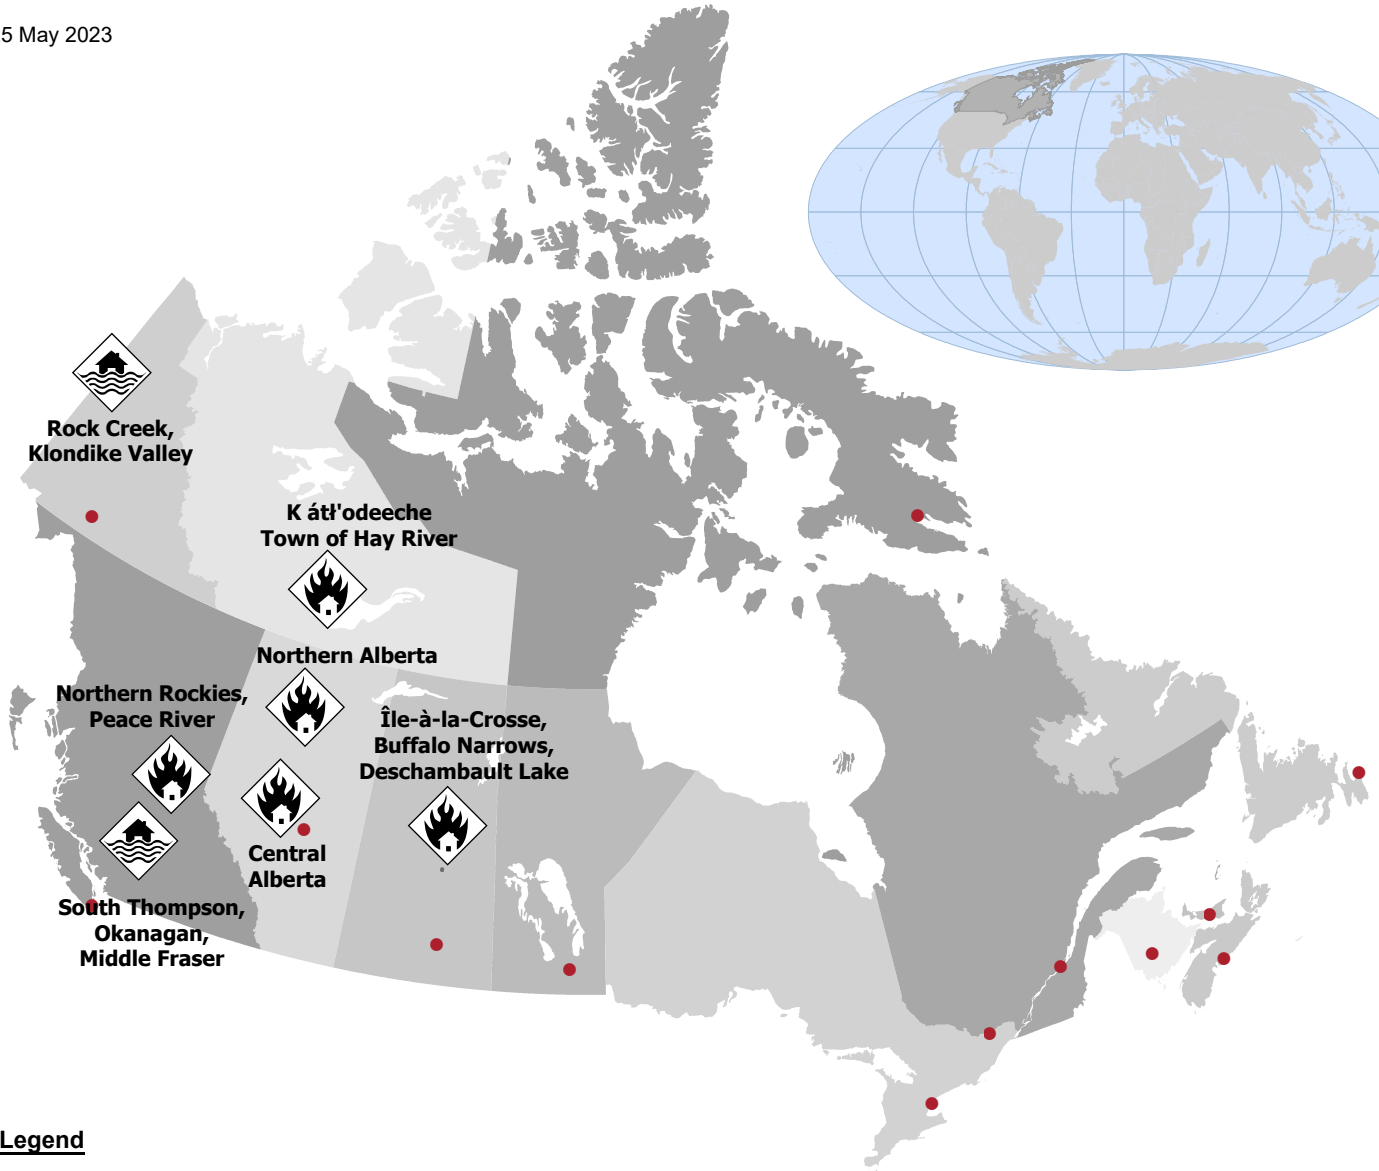

25 May 2023

Legend

Extreme Weather - Flooding

Wildland Urban Interface Fire