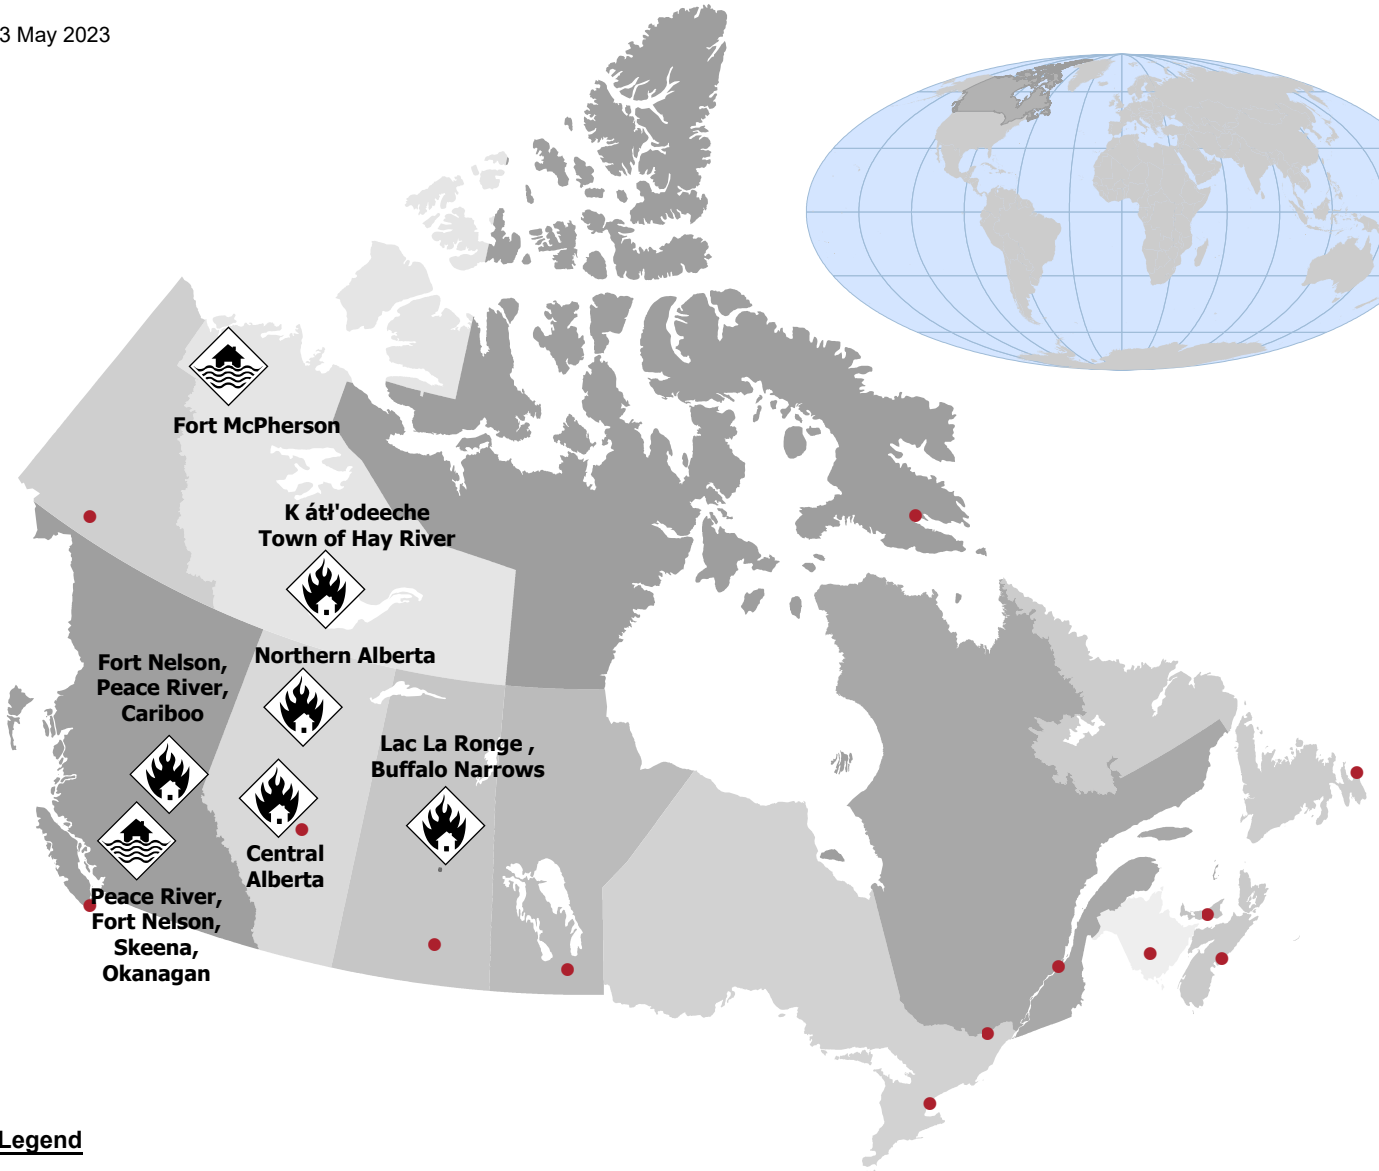

## Legend

Extreme Weather - Flooding

Wildland Urban Interface Fire