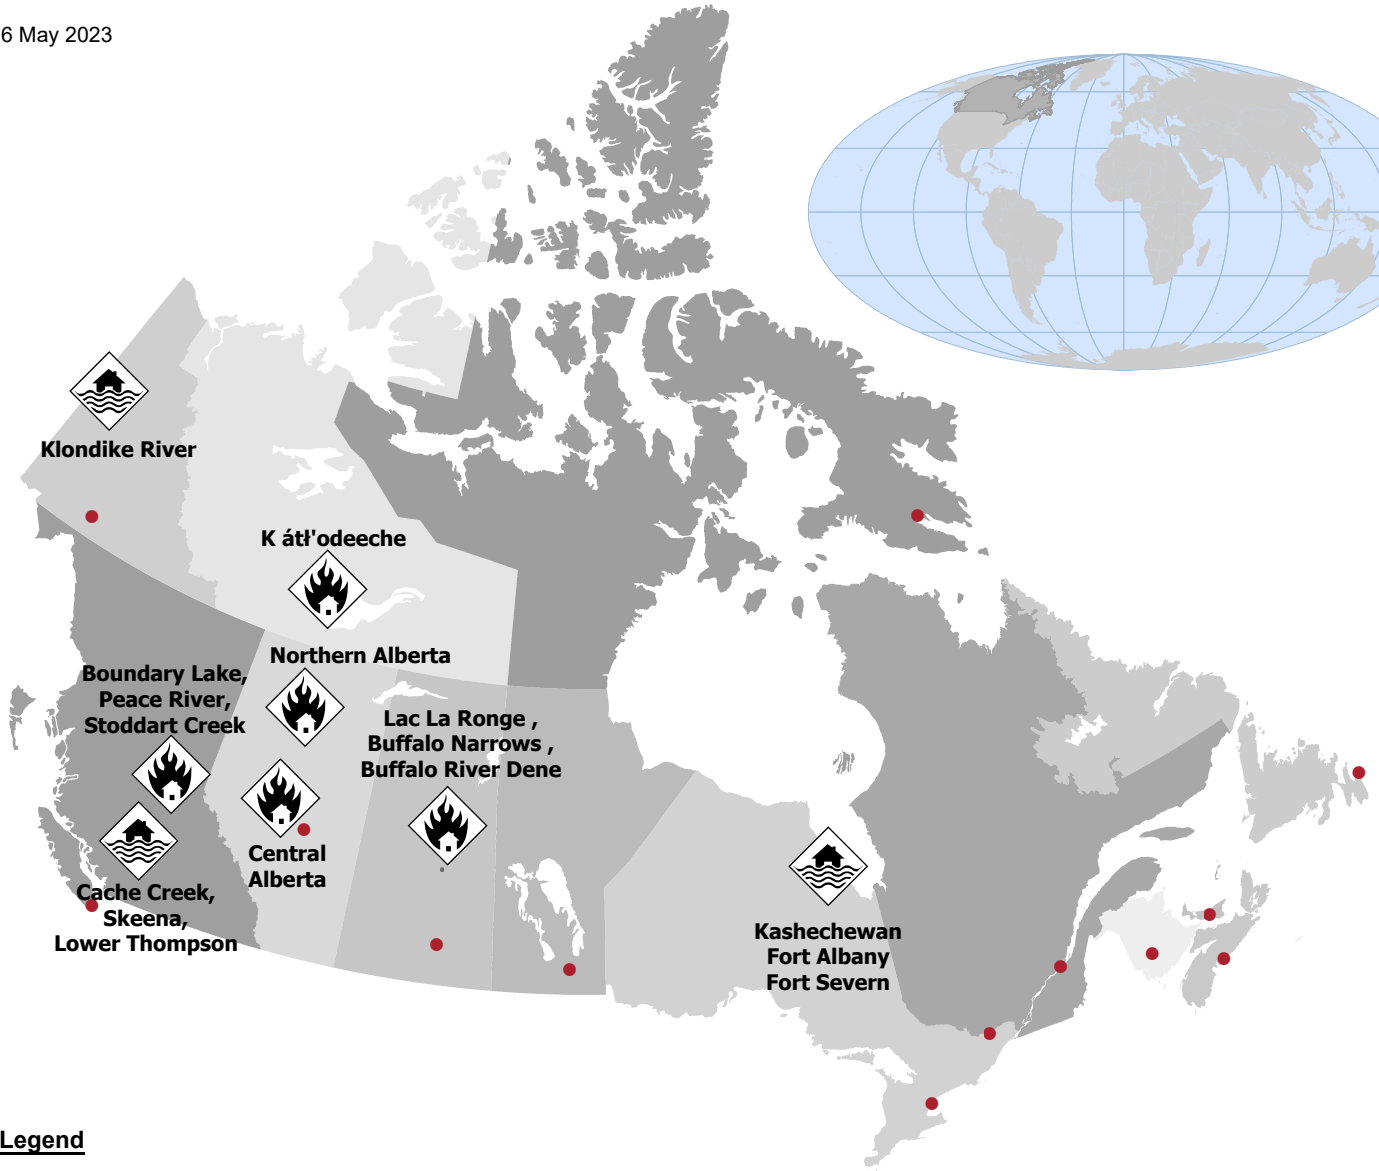

16 May 2023

Legend

Extreme Weather - Flooding

Wildland Urban Interface Fire