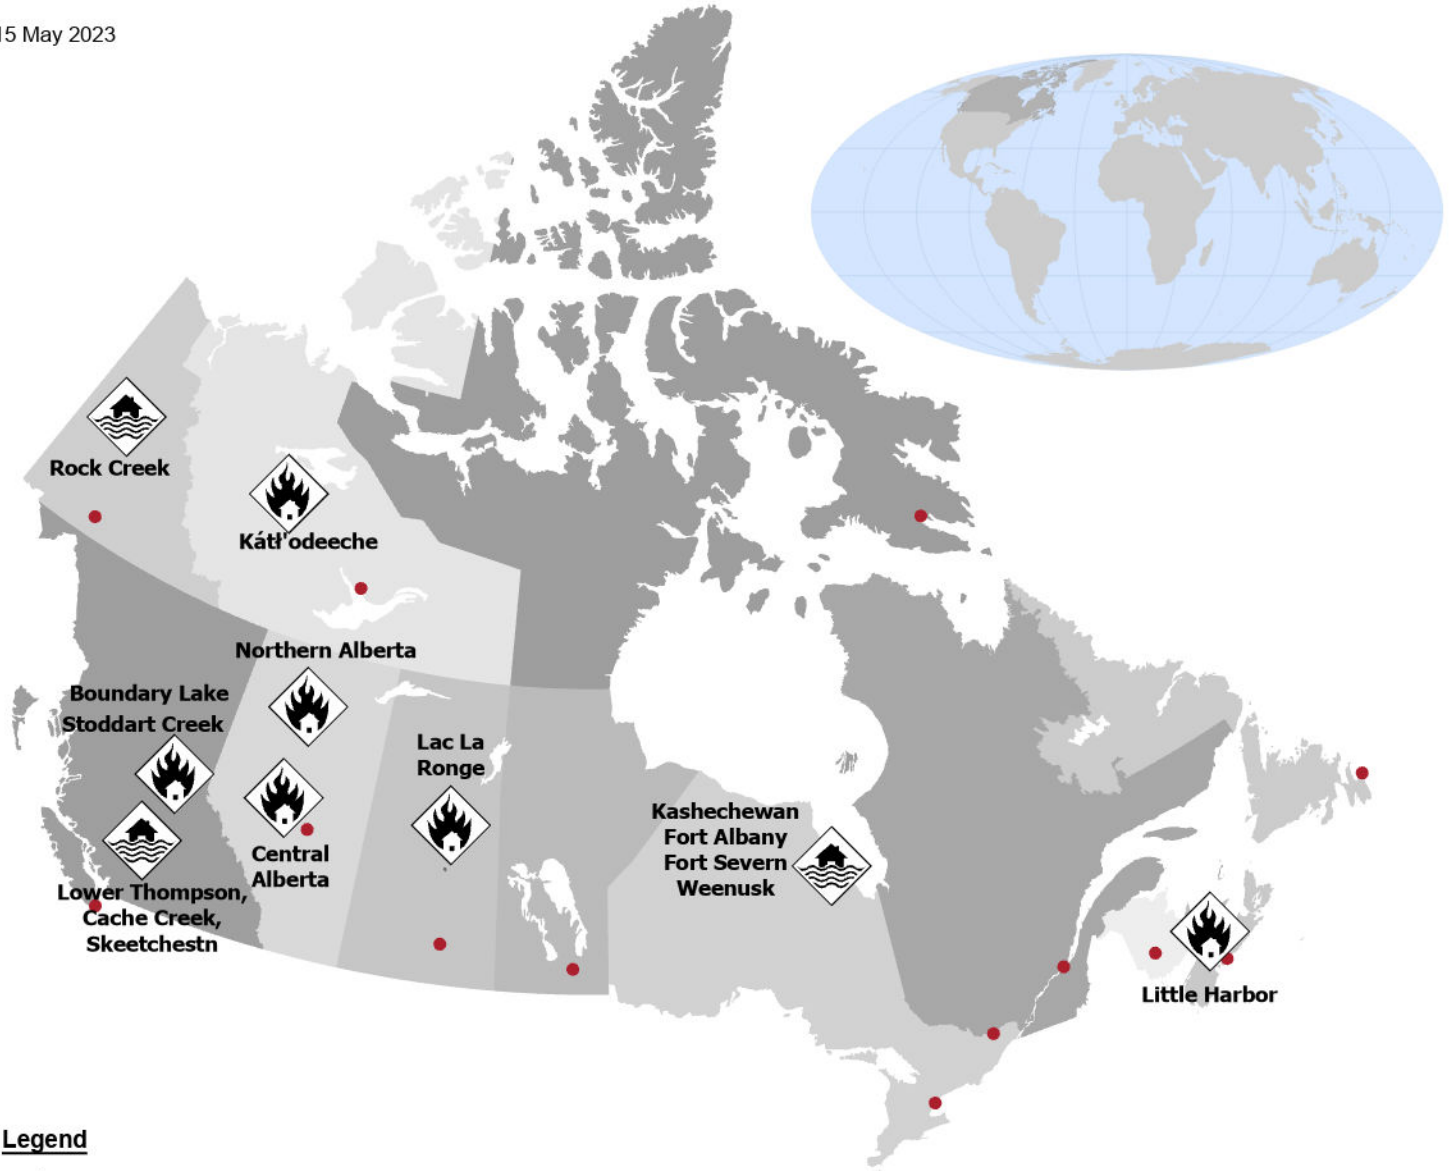

15 May 2023

Legend

Extreme Weather - Flooding

Wildland Urban Interface Fire