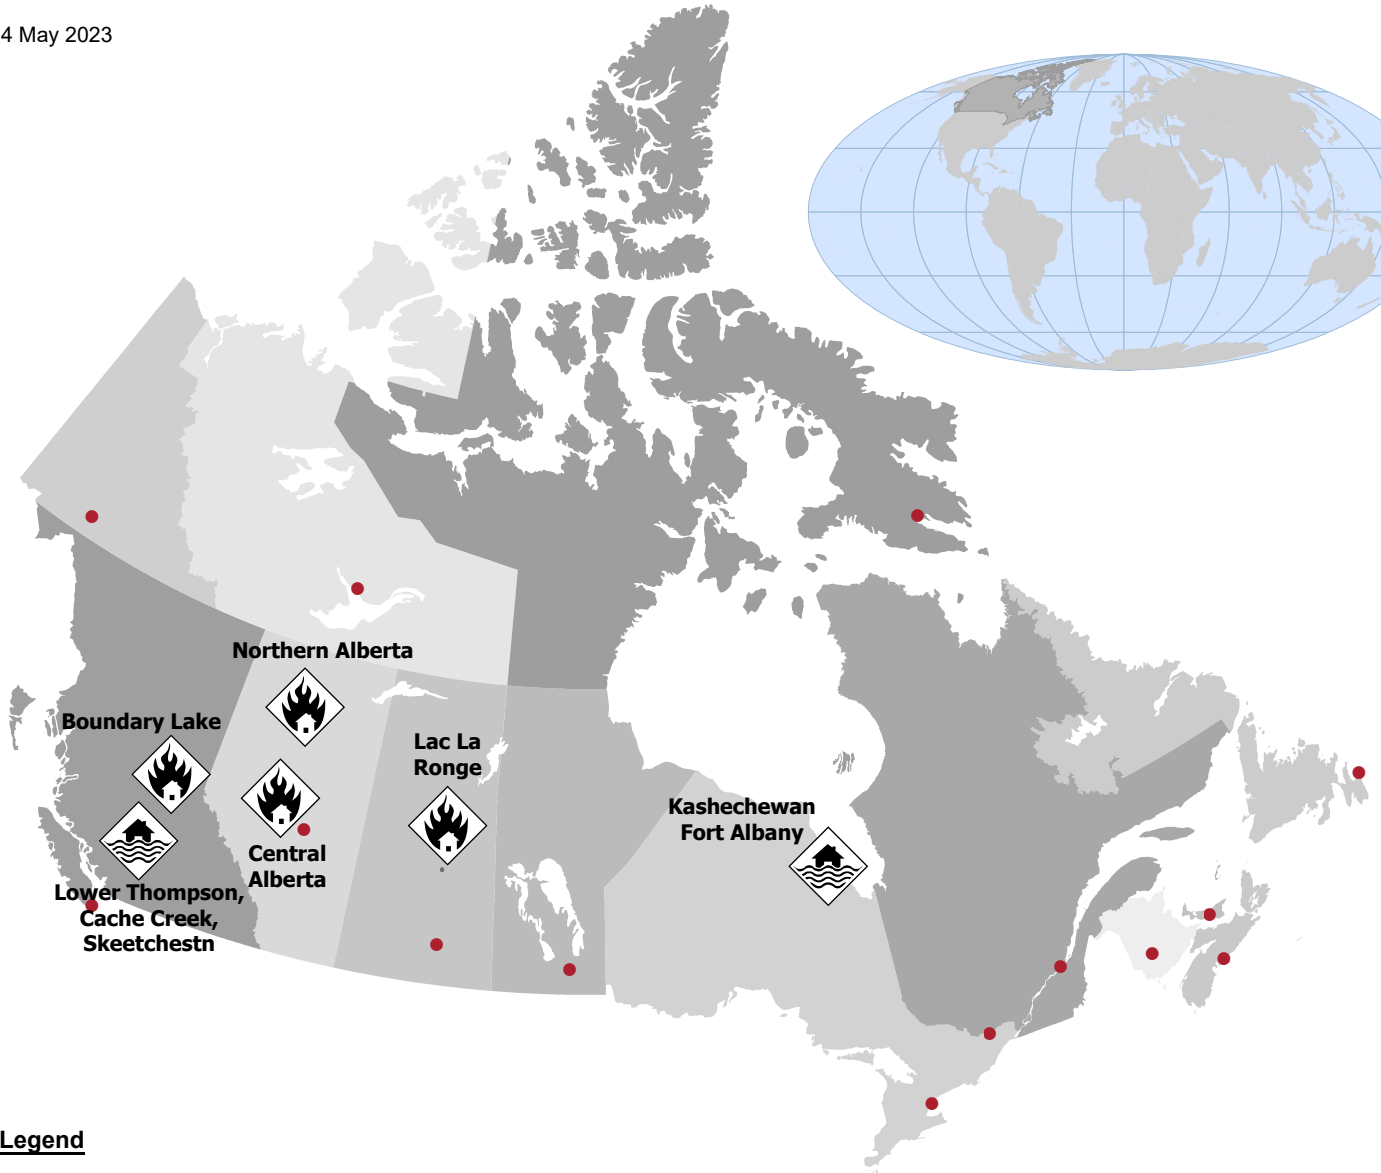

14 May 2023

Legend

Extreme Weather - Flooding

Wildland Urban Interface Fire