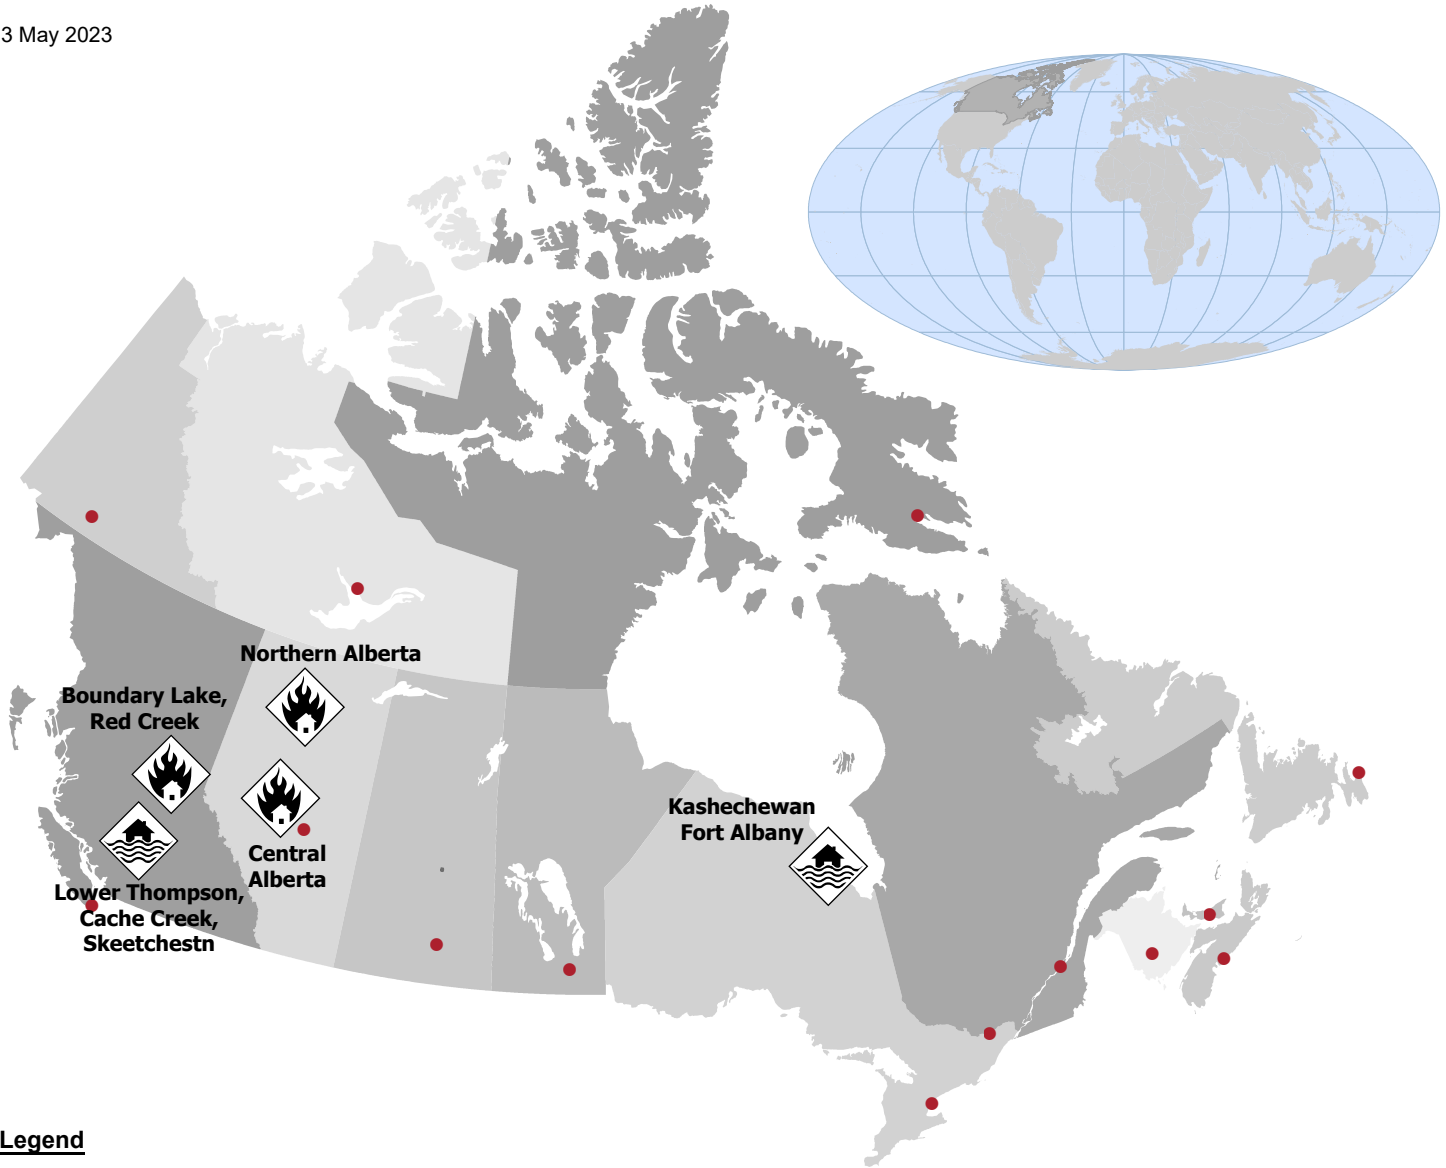

13 May 2023

Legend

Extreme Weather - Flooding

Wildland Urban Interface Fire