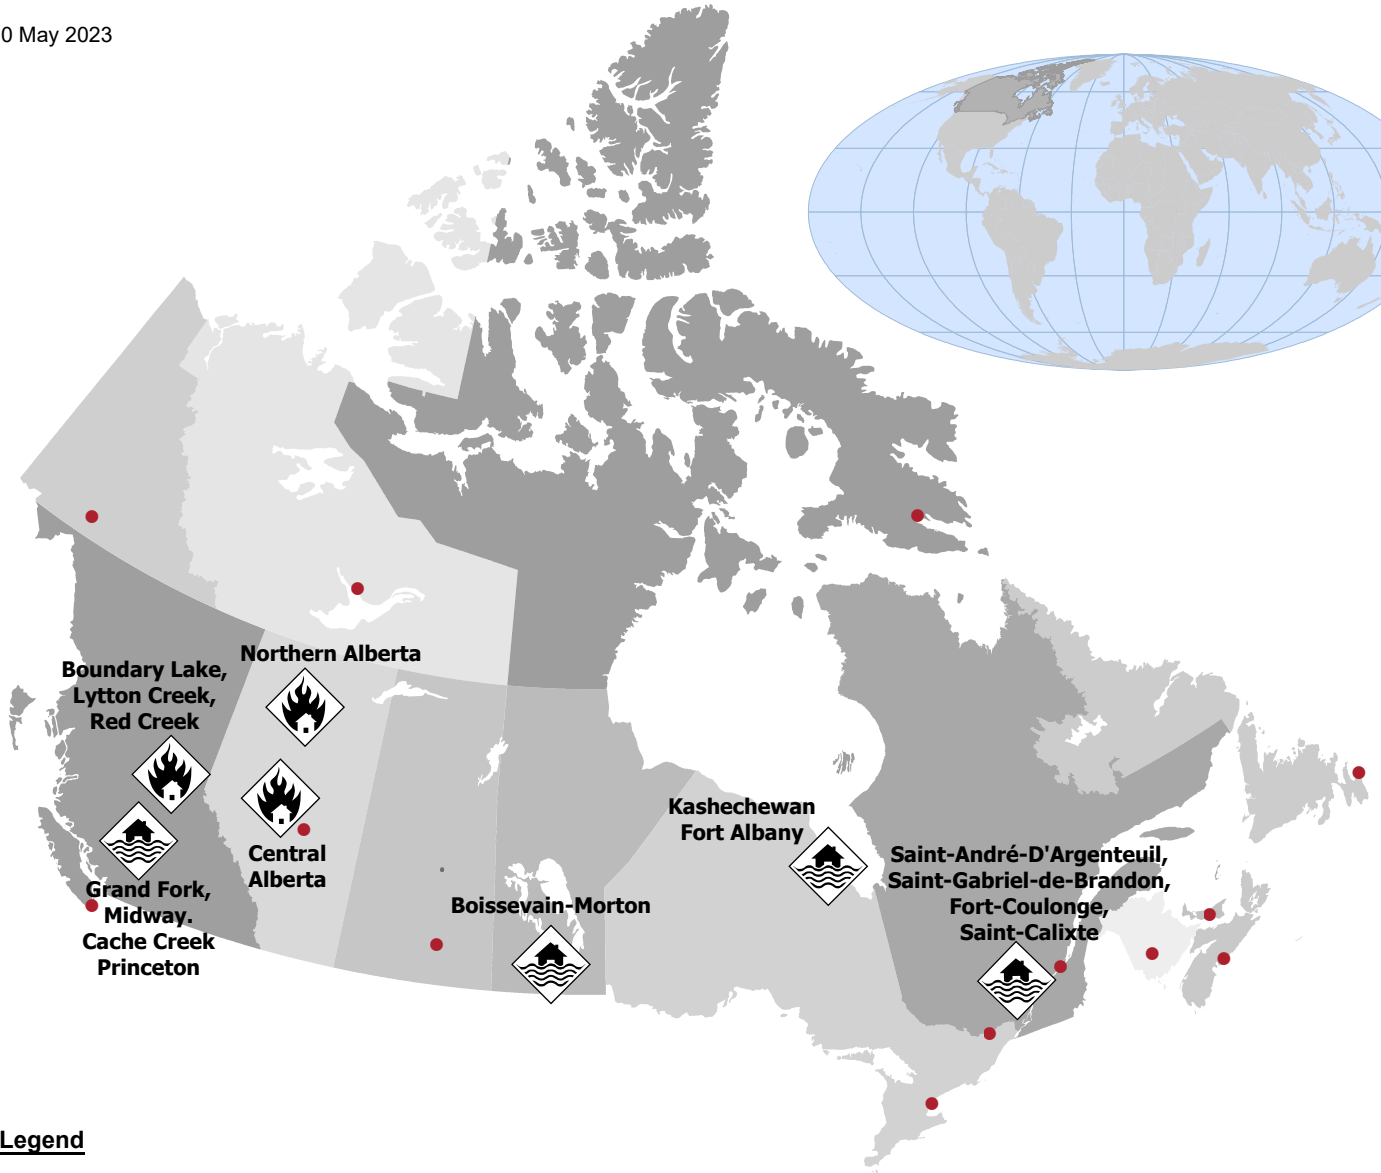

10 May 2023

Legend

Extreme Weather - Flooding

Wildland Urban Interface Fire