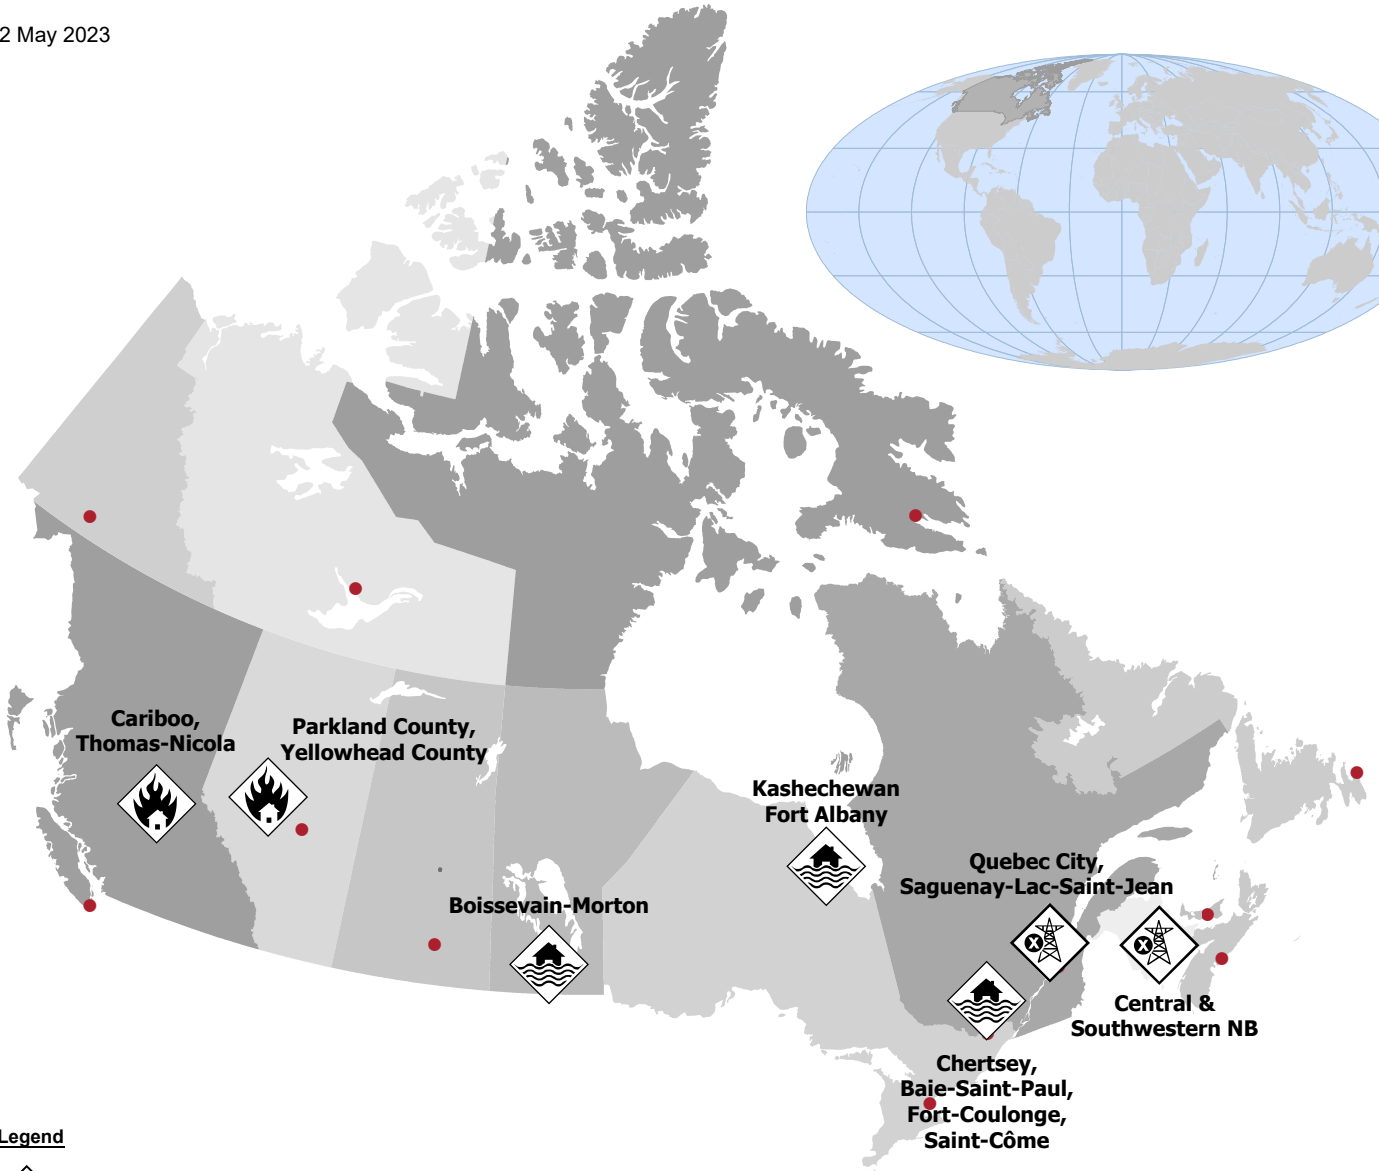

02 May 2023

Legend

-  CI Interruption - Power Outage
-  Extreme Weather - Flooding
-  Wildland Urban Interface Fire