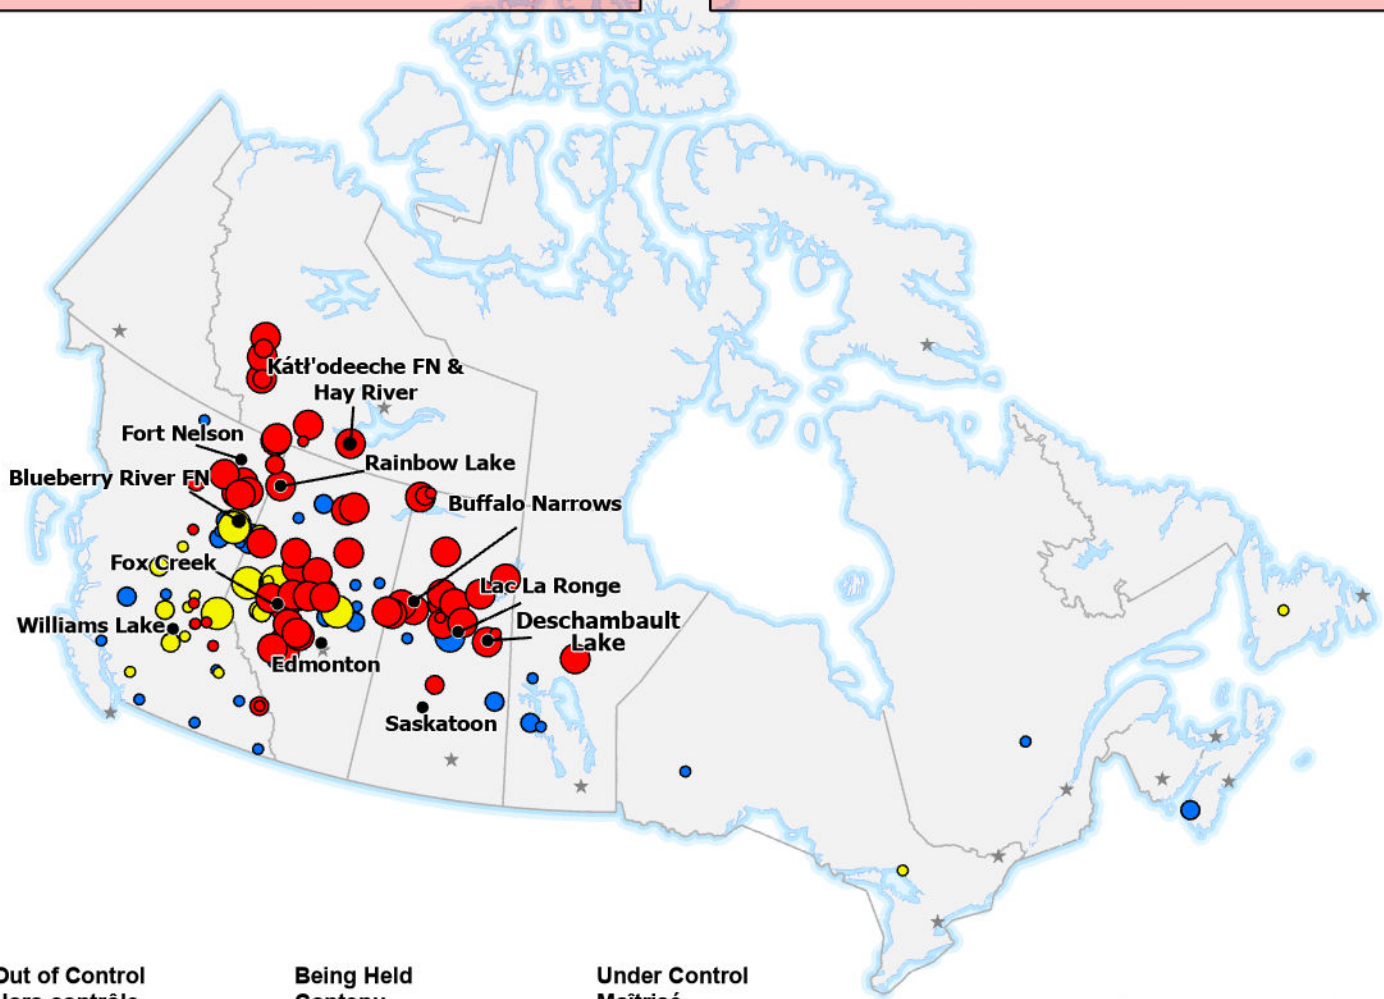

The CIFFC National Preparedness Level remains at **Level 5**

Some Agencies have High to Extreme wildland fire hazard status and national resource levels may not be sufficient to meet occurring and anticipated wildland fire activity.

Out of Control
Hors contrôle

- 1 - 100 Hectares
- 100 - 999 Hectares
- > 1000 Hectares

Being Held
Contenu

- 1 - 100 Hectares
- 100 - 999 Hectares
- > 1000 Hectares

Under Control
Maîtrisé

- 1 - 100 Hectares
- 100 - 999 Hectares
- > 1000 Hectares