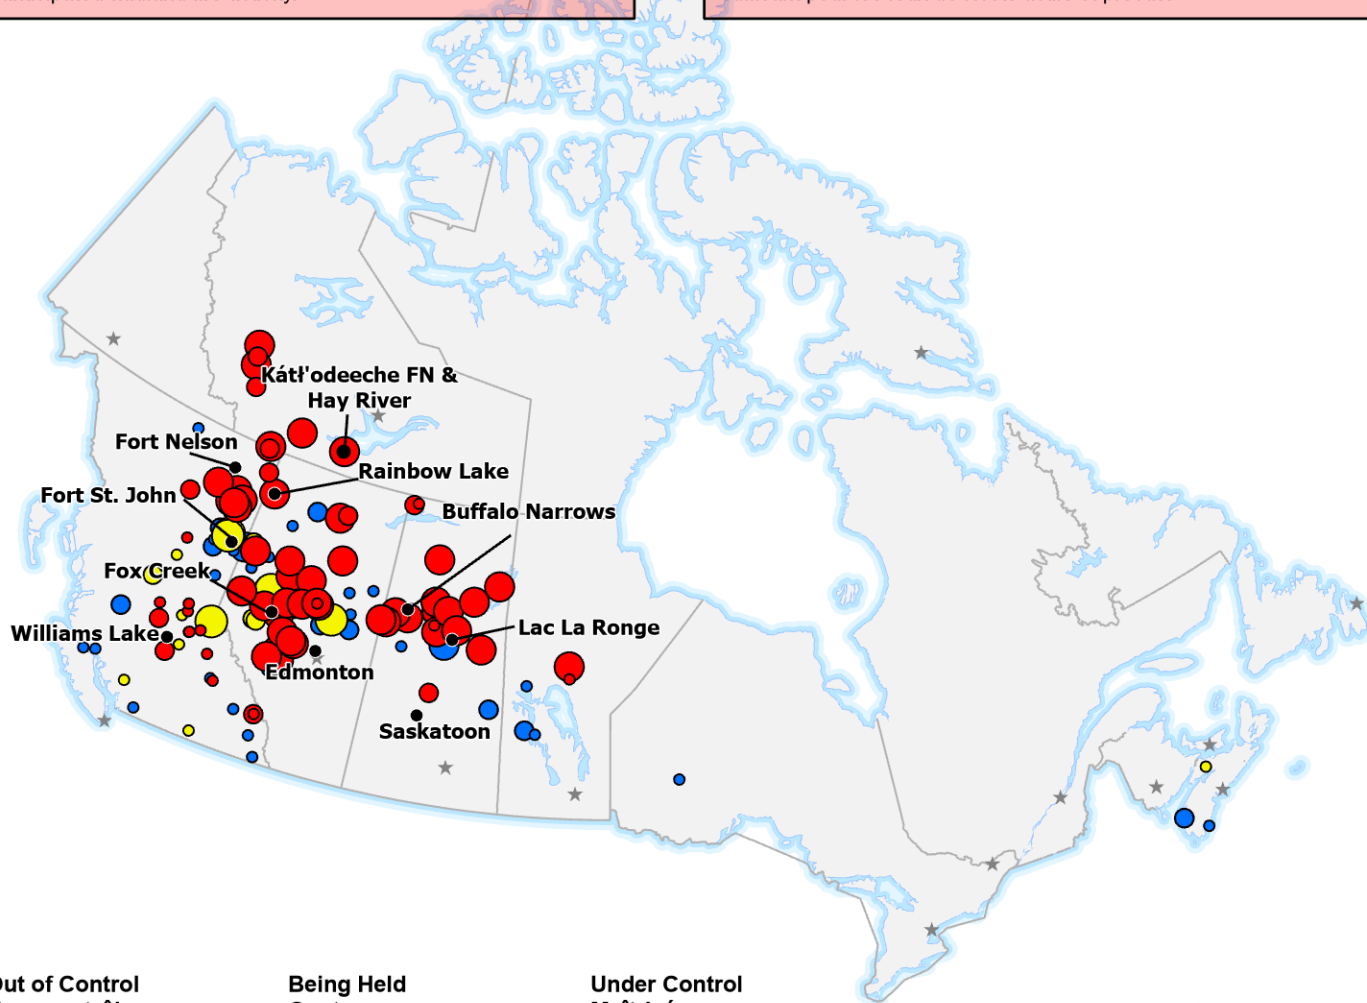

The CIFFC National Preparedness Level remains at **Level 5**

Some Agencies have High to Extreme wildland fire hazard status and national resource levels may not be sufficient to meet occurring and anticipated wildland fire activity.

Out of Control
 Hors contrôle

- 1 - 100 Hectares
- 100 - 999 Hectares
- > 1000 Hectares

Being Held
 Contenu

- 1 - 100 Hectares
- 100 - 999 Hectares
- > 1000 Hectares

Under Control
 Maîtrisé

- 1 - 100 Hectares
- 100 - 999 Hectares
- > 1000 Hectares