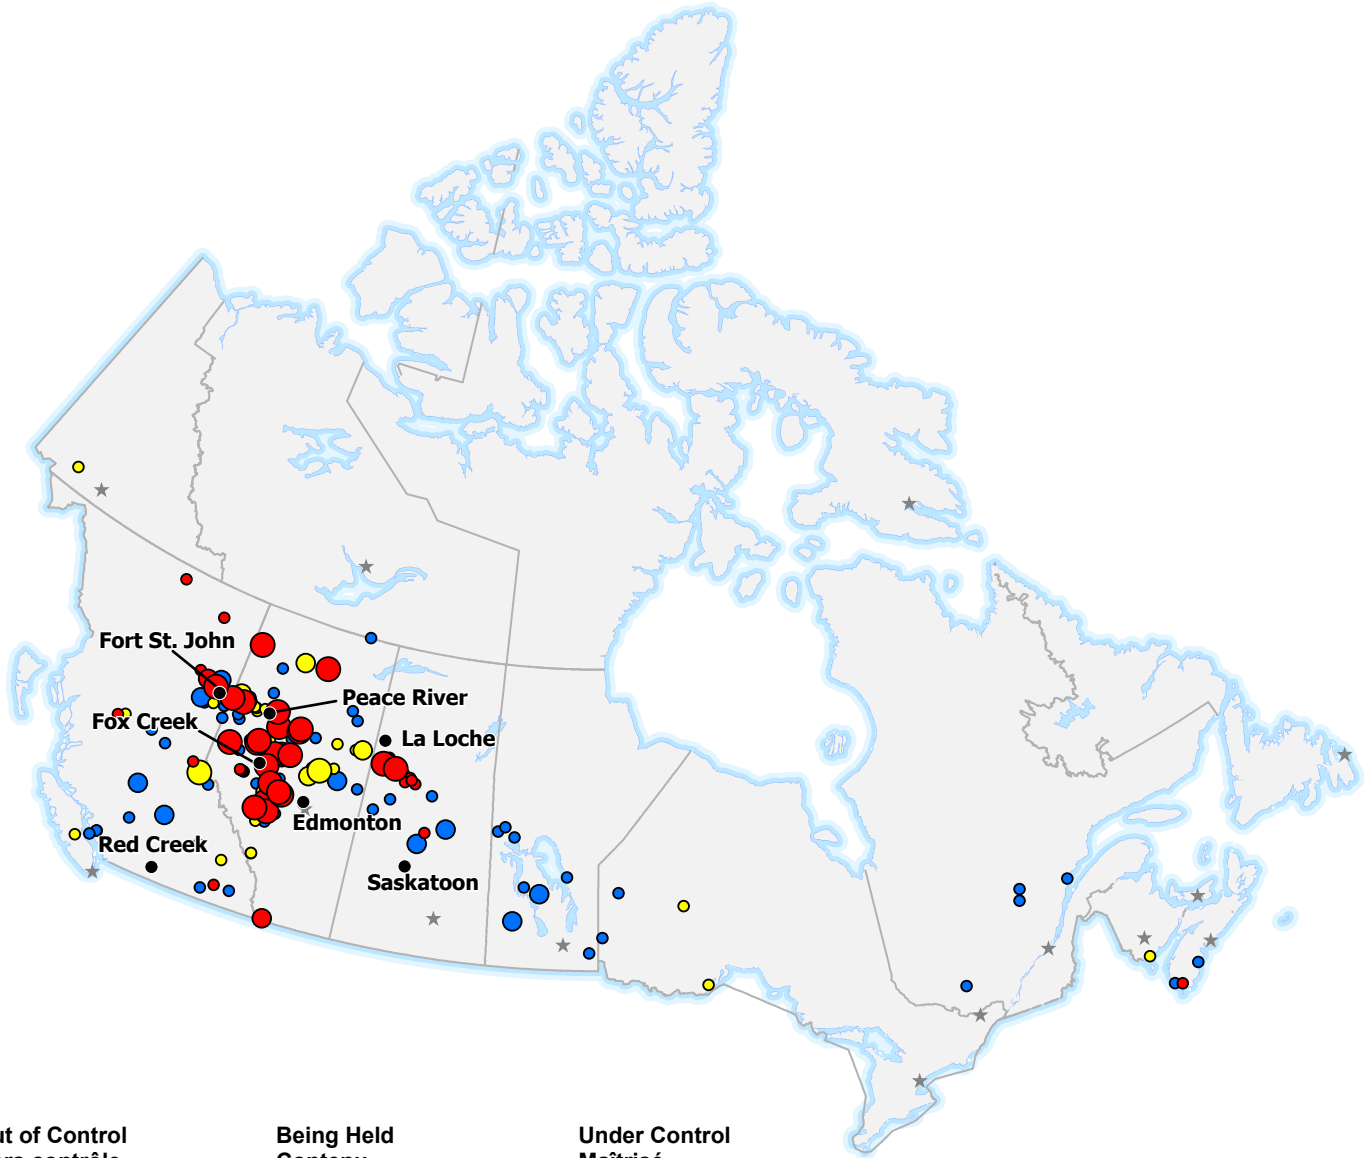

ACTIVE FIRES / FEUX ACTIFS

Out of Control
Hors contrôle

- 1 - 100 Hectares
- 100 - 999 Hectares
- > 1000 Hectares

Being Held
Contenu

- 1 - 100 Hectares
- 100 - 999 Hectares
- > 1000 Hectares

Under Control
Maîtrisé

- 1 - 100 Hectares
- 100 - 999 Hectares
- > 1000 Hectares