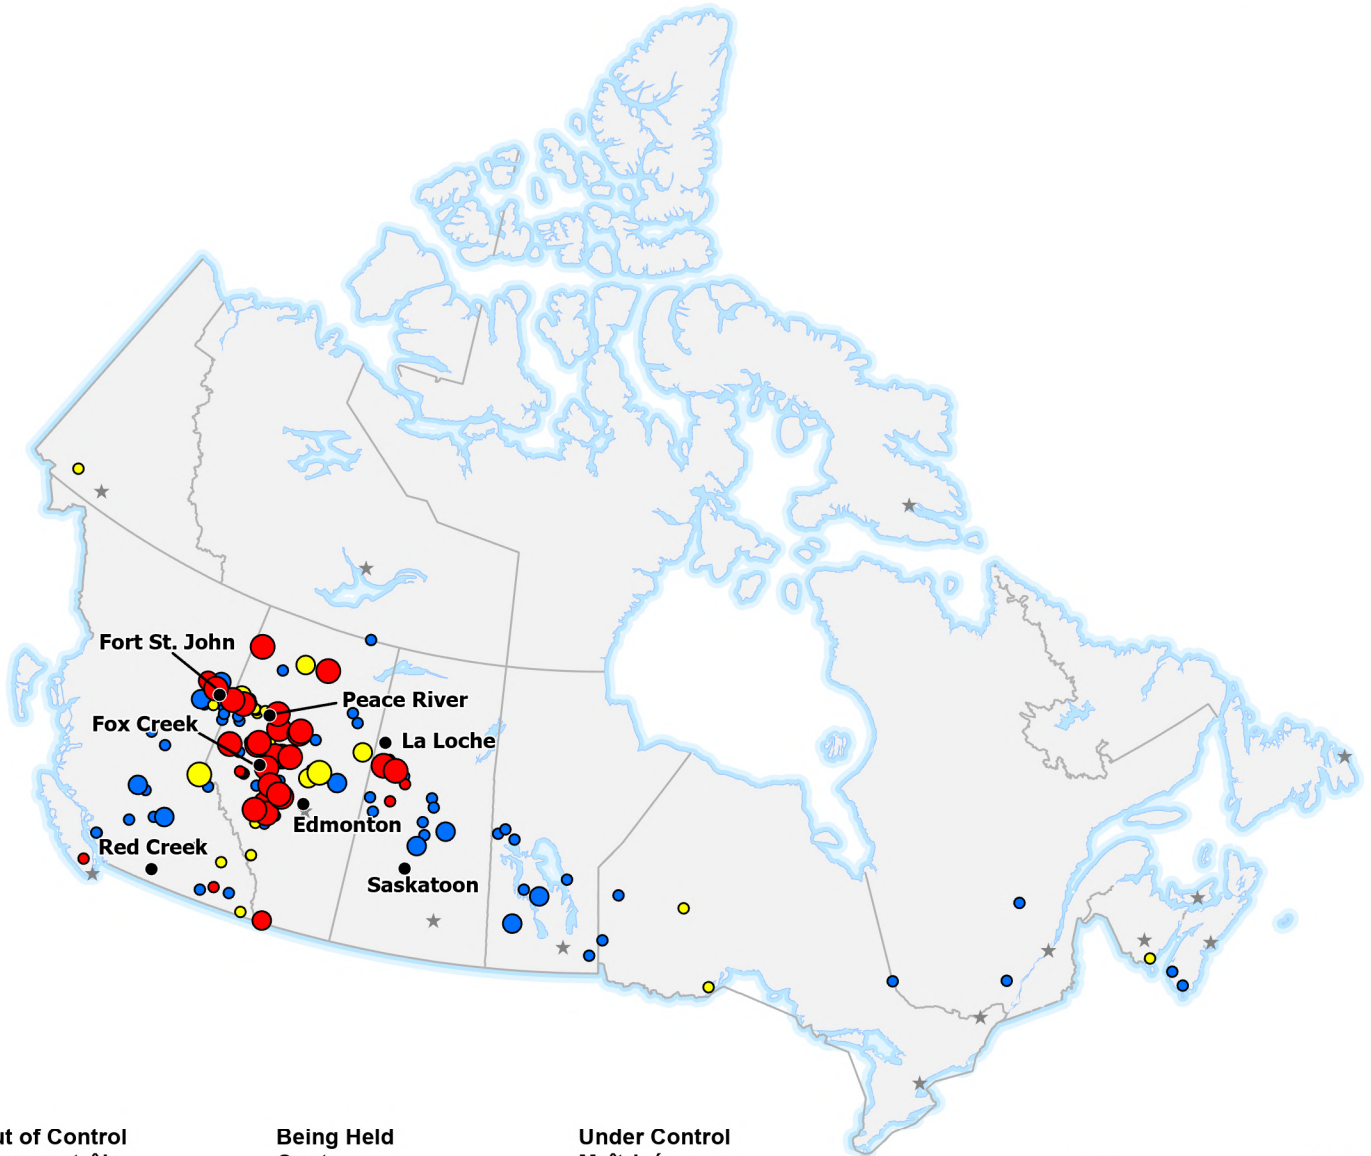

# ACTIVE FIRES / FEUX ACTIFS

Current as of / Mise à jour  
10 May / mai 2023  
16:00 EDT/HAE

**Out of Control  
Hors contrôle**

- 1 - 100 Hectares
- 100 - 999 Hectares
- > 1000 Hectares

**Being Held  
Contenu**

- 1 - 100 Hectares
- 100 - 999 Hectares
- > 1000 Hectares

**Under Control  
Maîtrisé**

- 1 - 100 Hectares
- 100 - 999 Hectares
- > 1000 Hectares