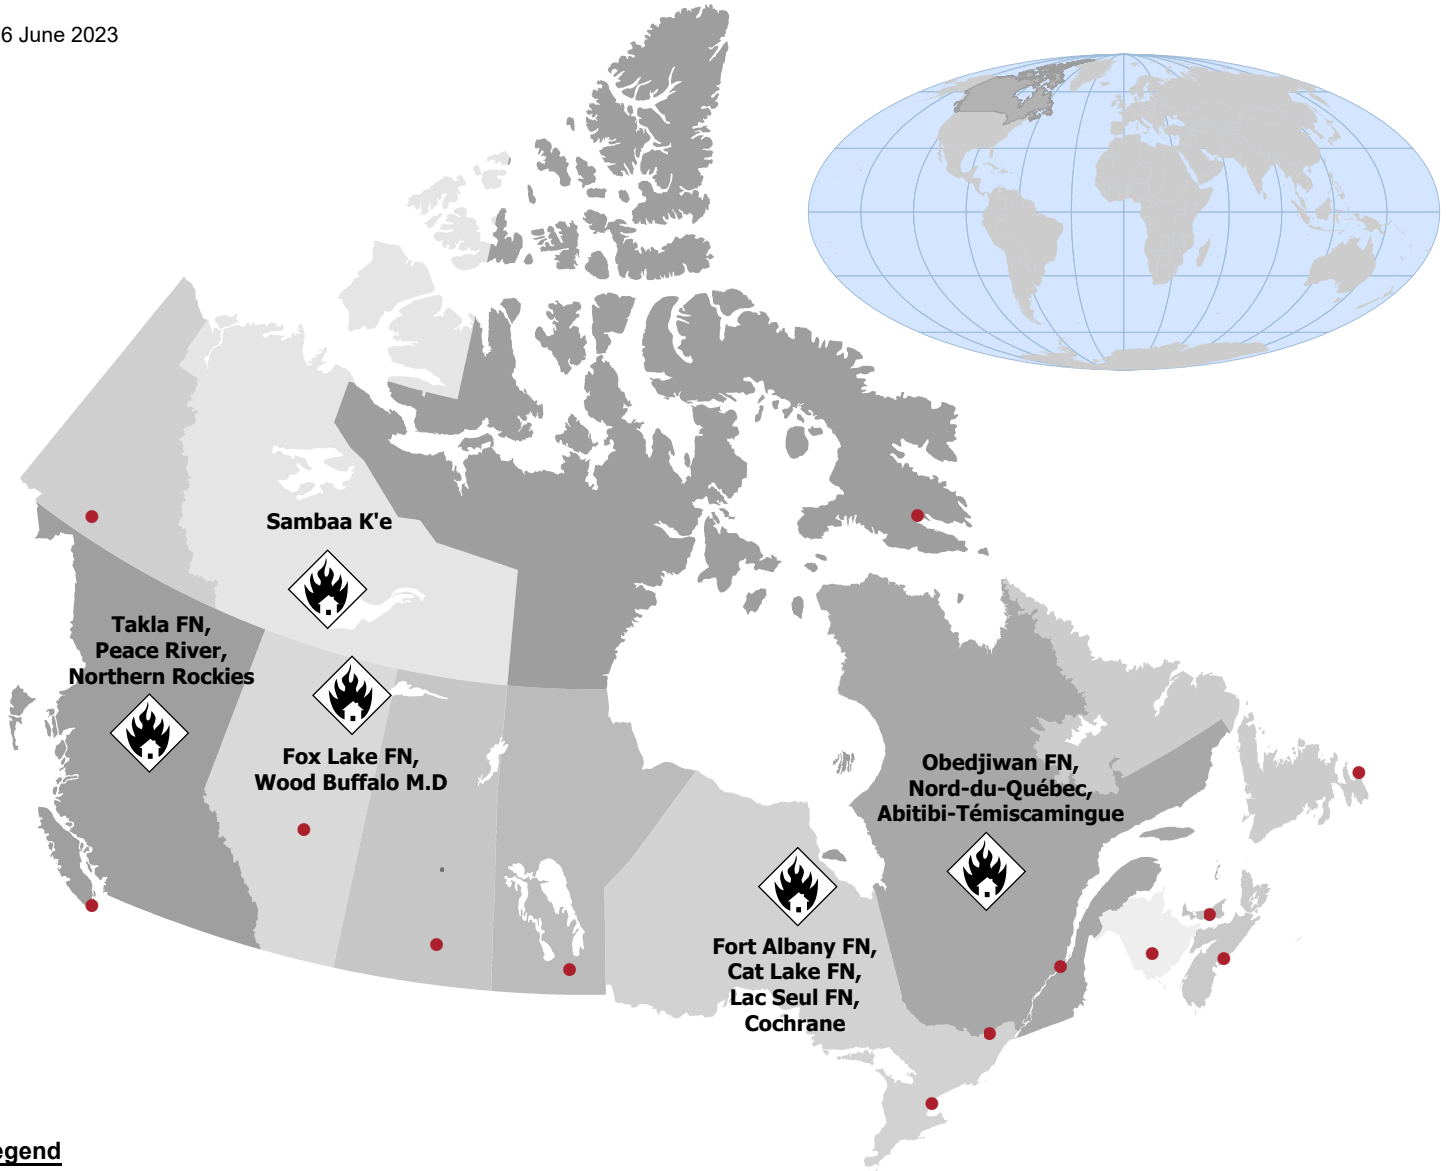

26 June 2023

Legend

Extreme Weather - Flooding

Wildland Urban Interface Fire