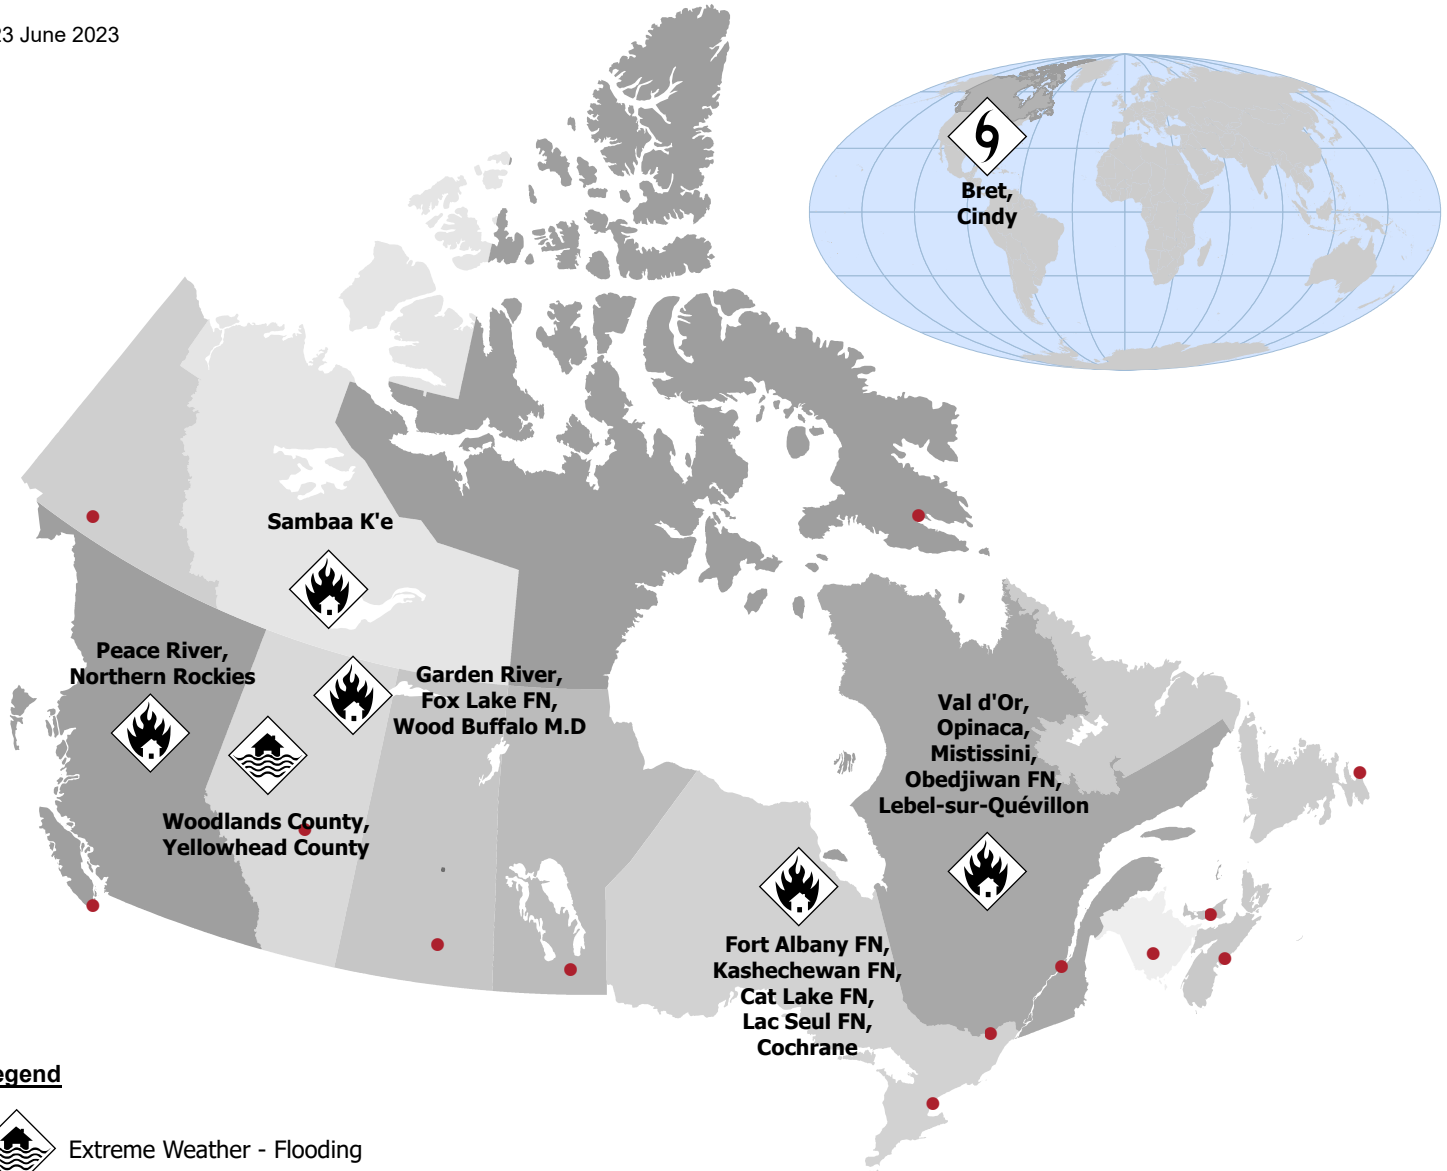

23 June 2023

Legend

Extreme Weather - Flooding

Wildland Urban Interface Fire

Tropical Cyclone - Tropical Storm