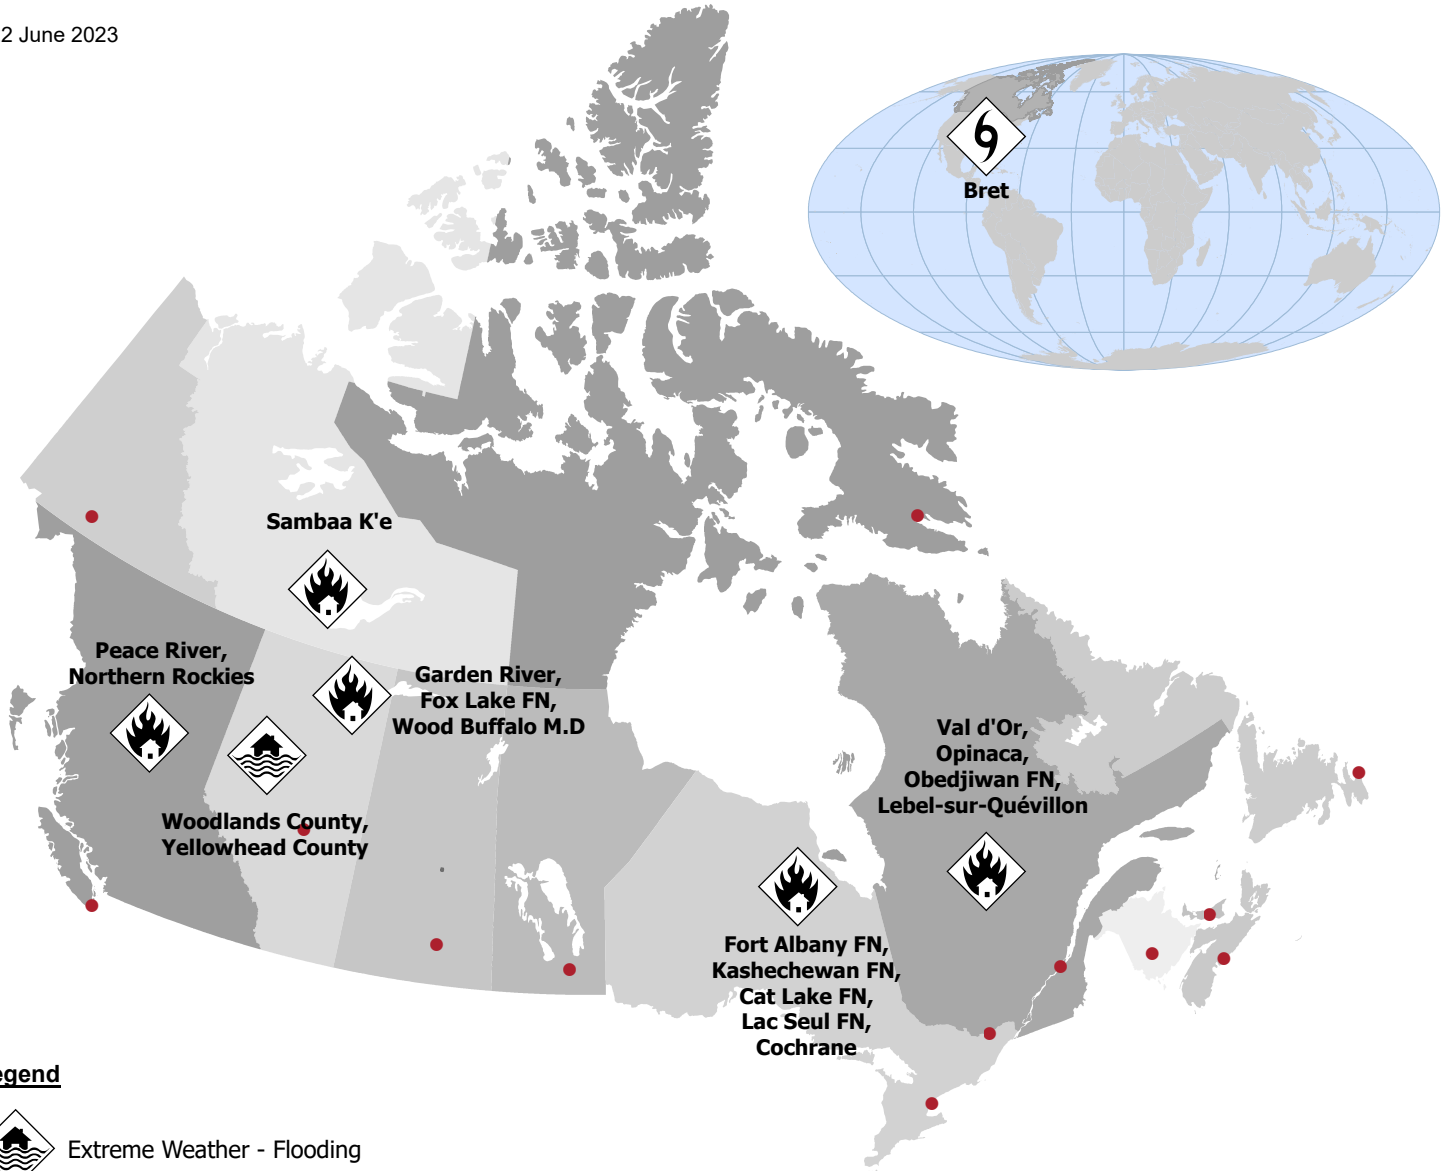

22 June 2023

Legend

Extreme Weather - Flooding

Wildland Urban Interface Fire

Tropical Cyclone - Tropical Storm