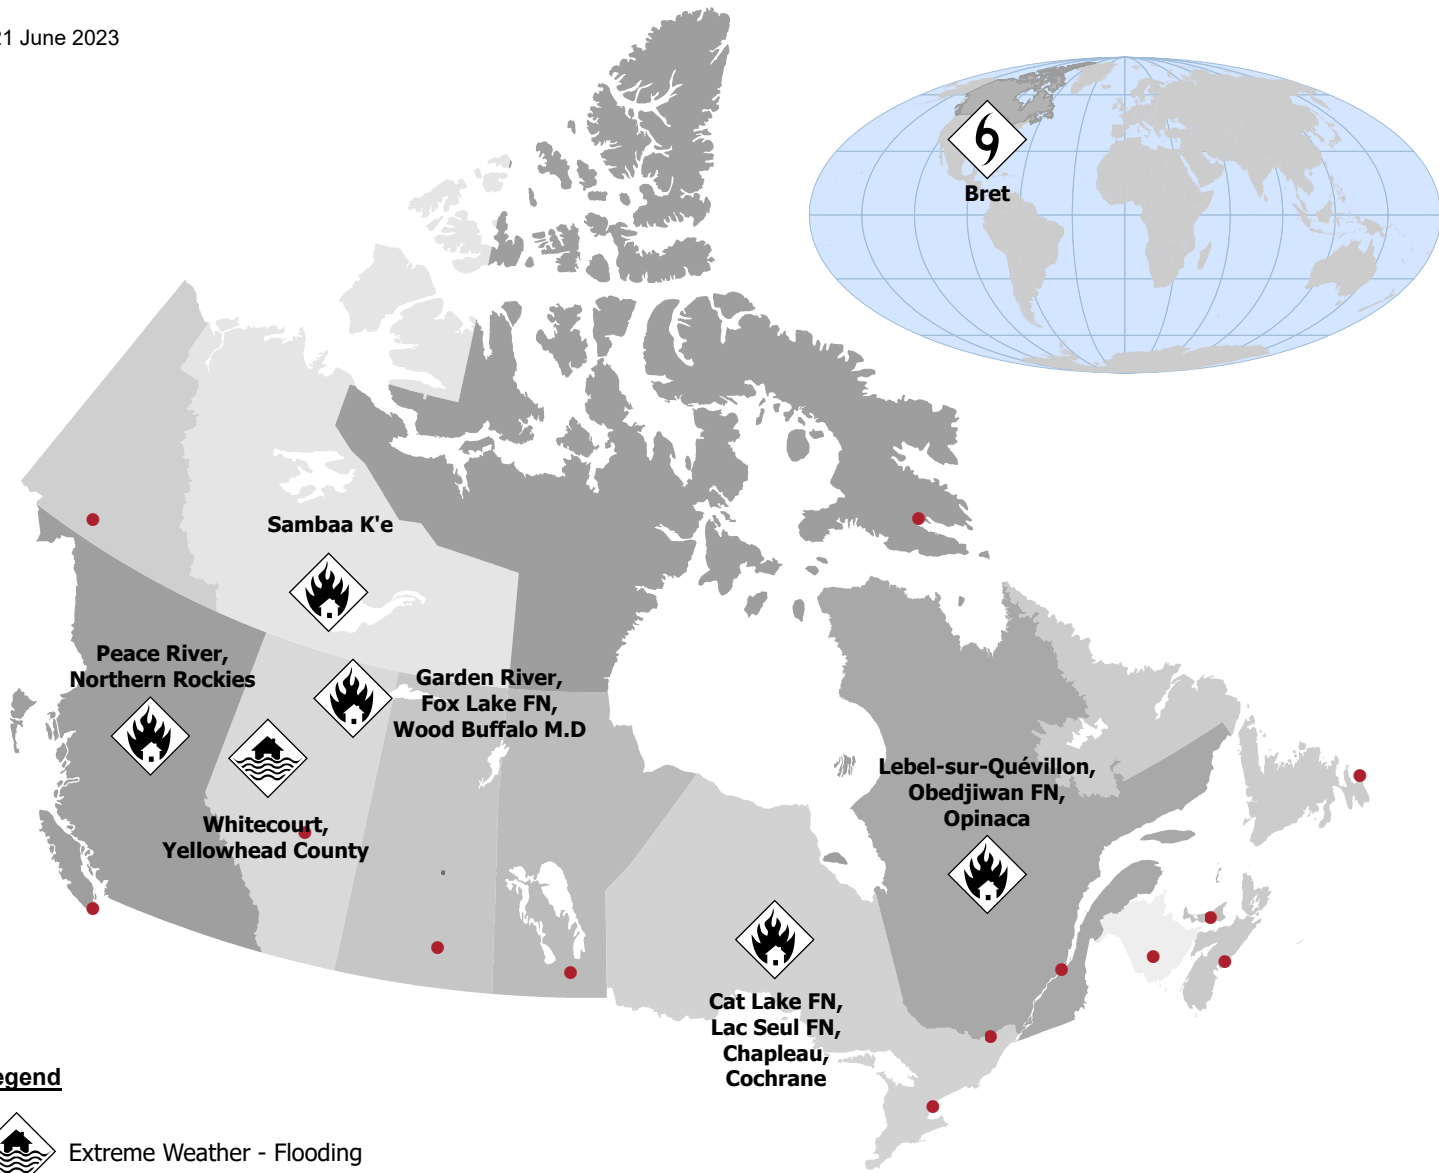

21 June 2023

Legend

Extreme Weather - Flooding

Wildland Urban Interface Fire

Tropical Cyclone - Tropical Storm