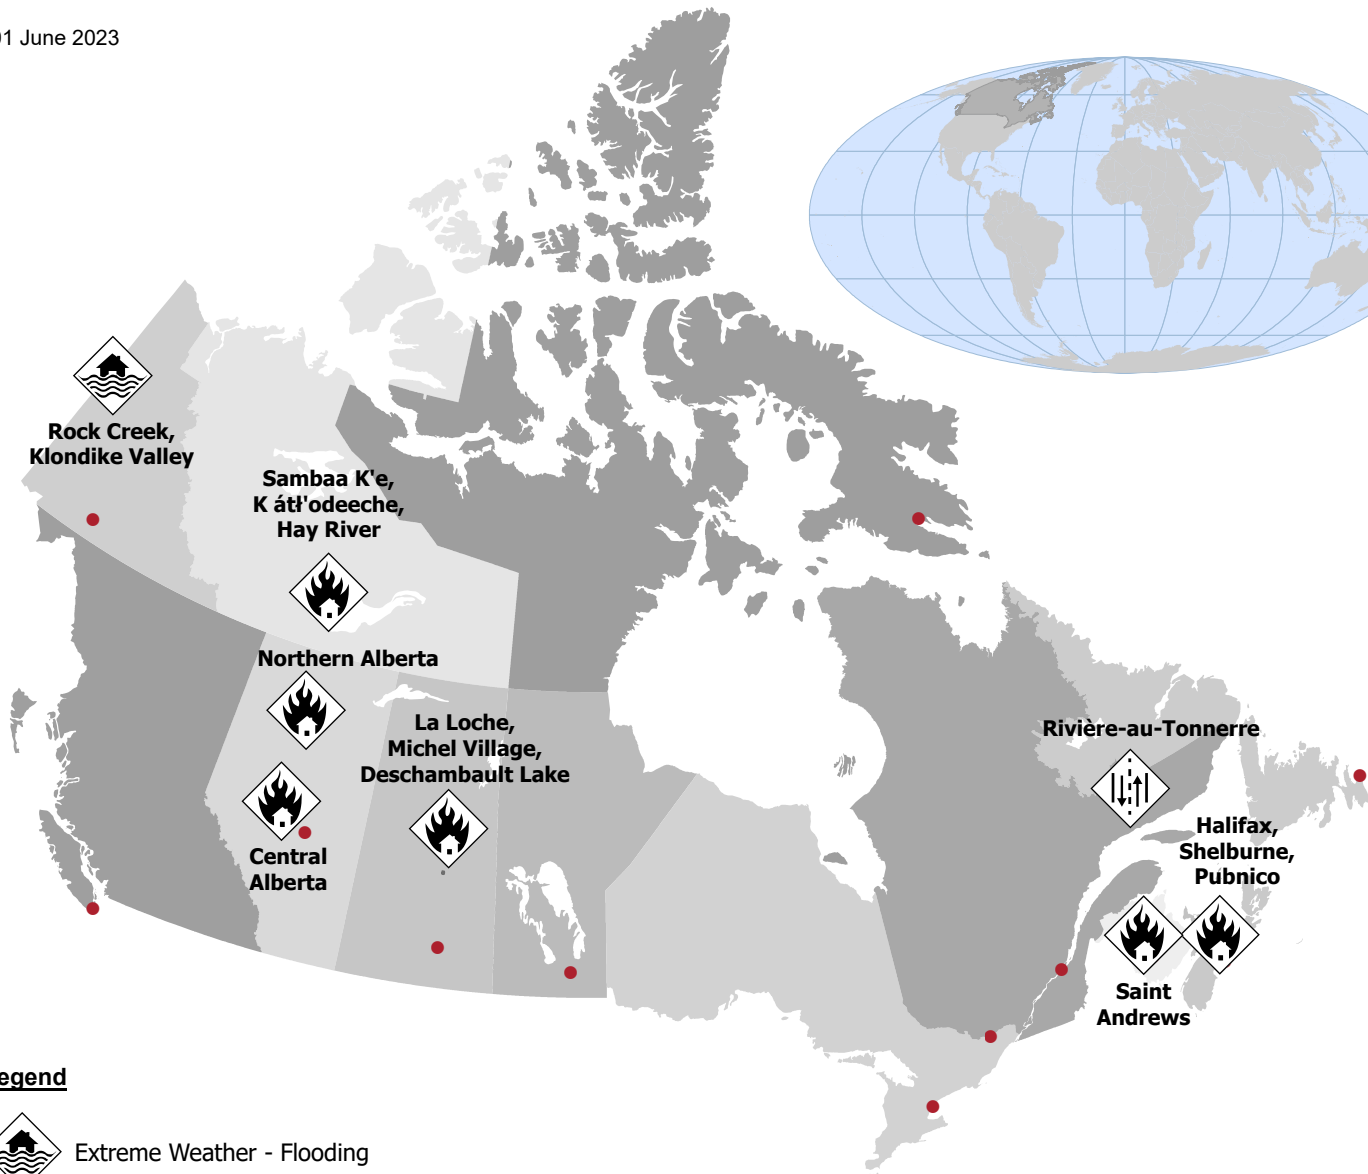

01 June 2023

Legend

Extreme Weather - Flooding

Wildland Urban Interface Fire

Transportation - Road Incident