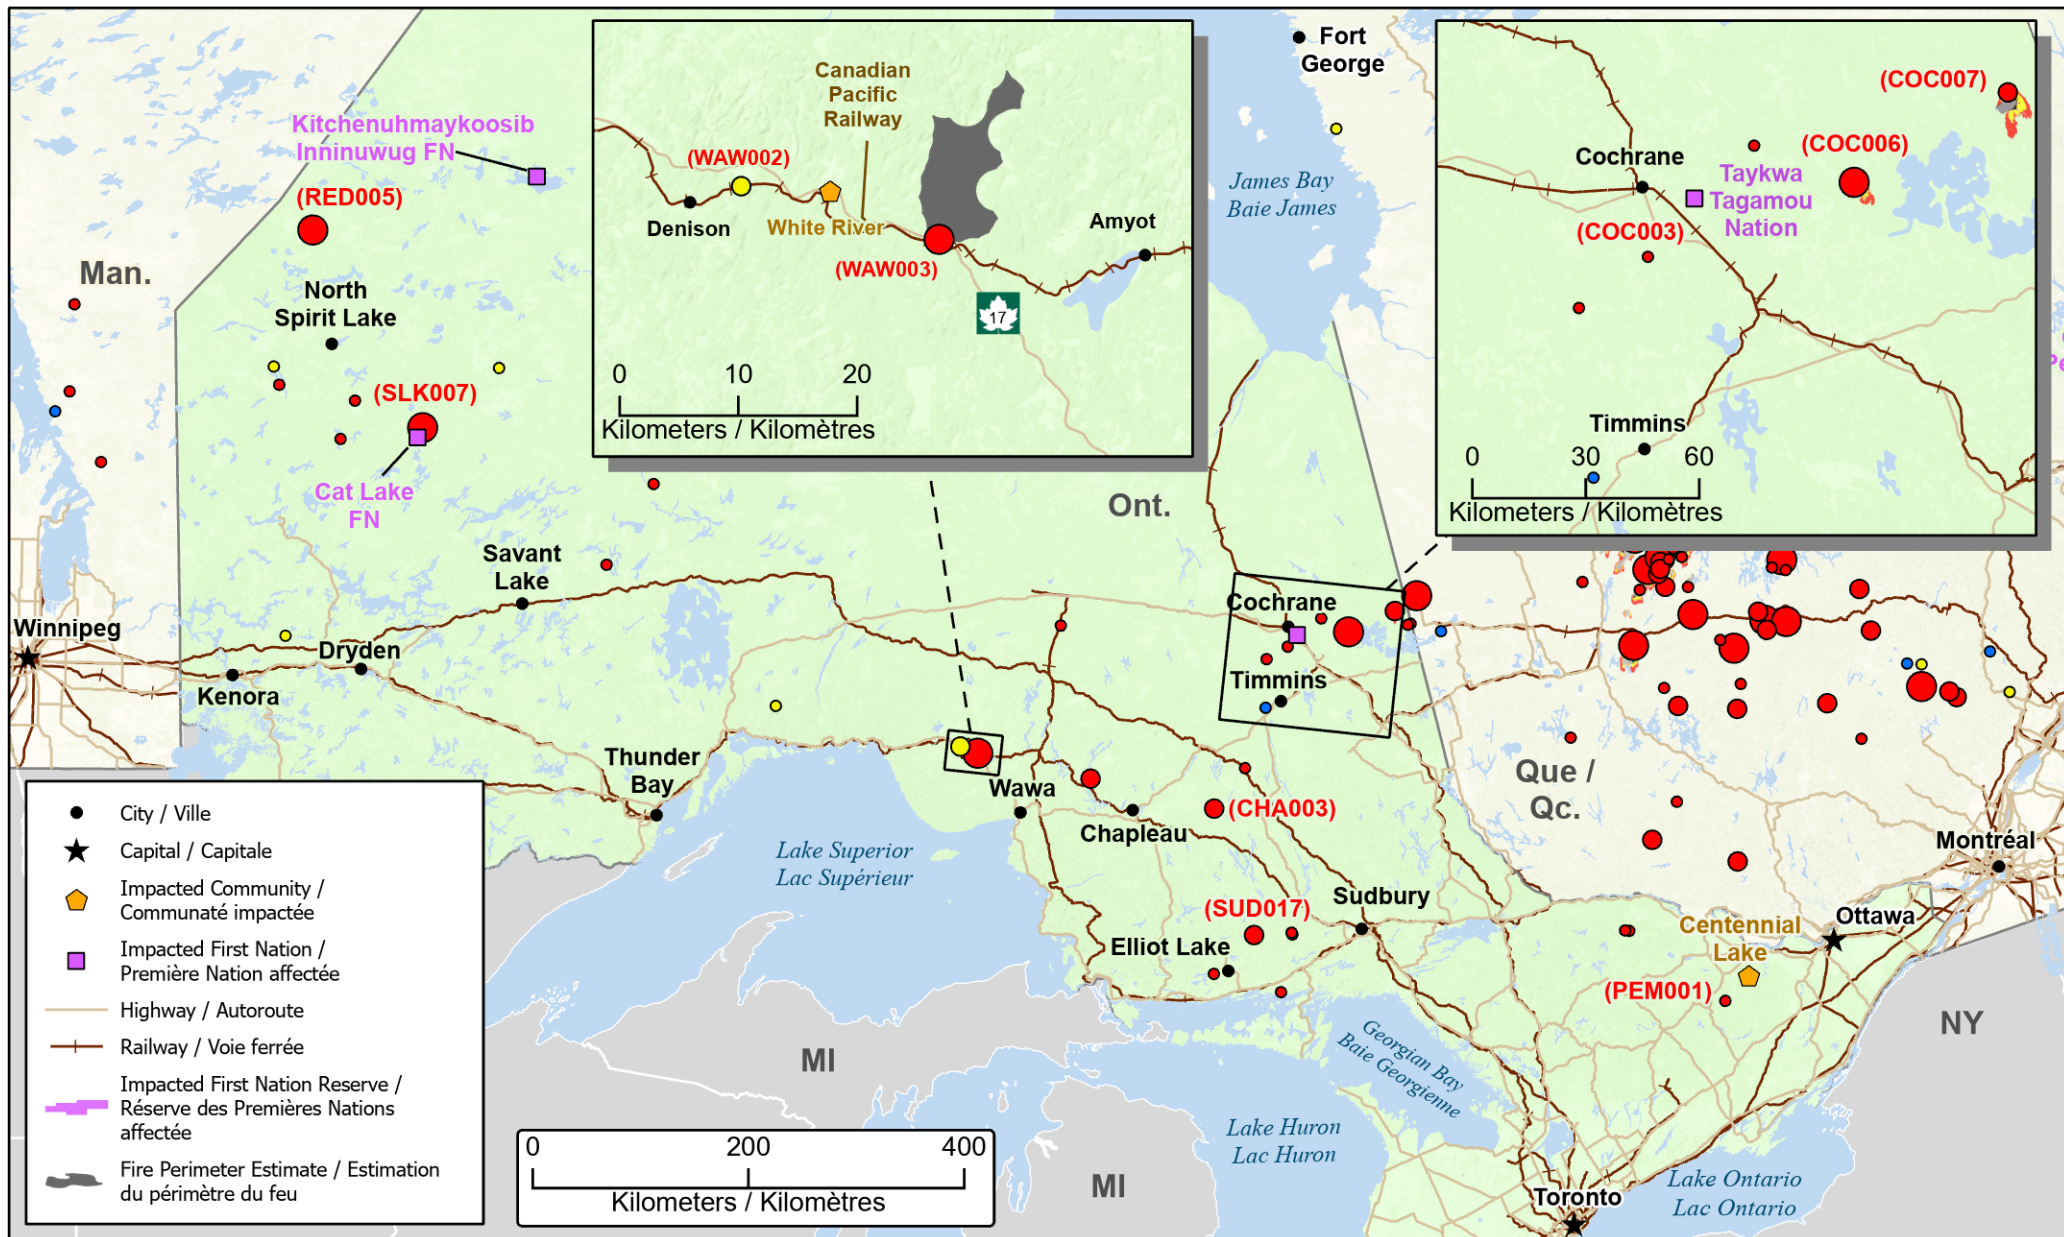

**Wildfires of interest in Ontario
 Feux de forêt d'intérêt en Ontario**

Out of Control Hors contrôle	Being Held Contenu	Under Control Maîtrisé
● 1 - 100 Hectares	● 1 - 100 Hectares	● 1 - 100 Hectares
● 100 - 999 Hectares	● 100 - 999 Hectares	● 100 - 999 Hectares
● > 1000 Hectares	● > 1000 Hectares	● > 1000 Hectares