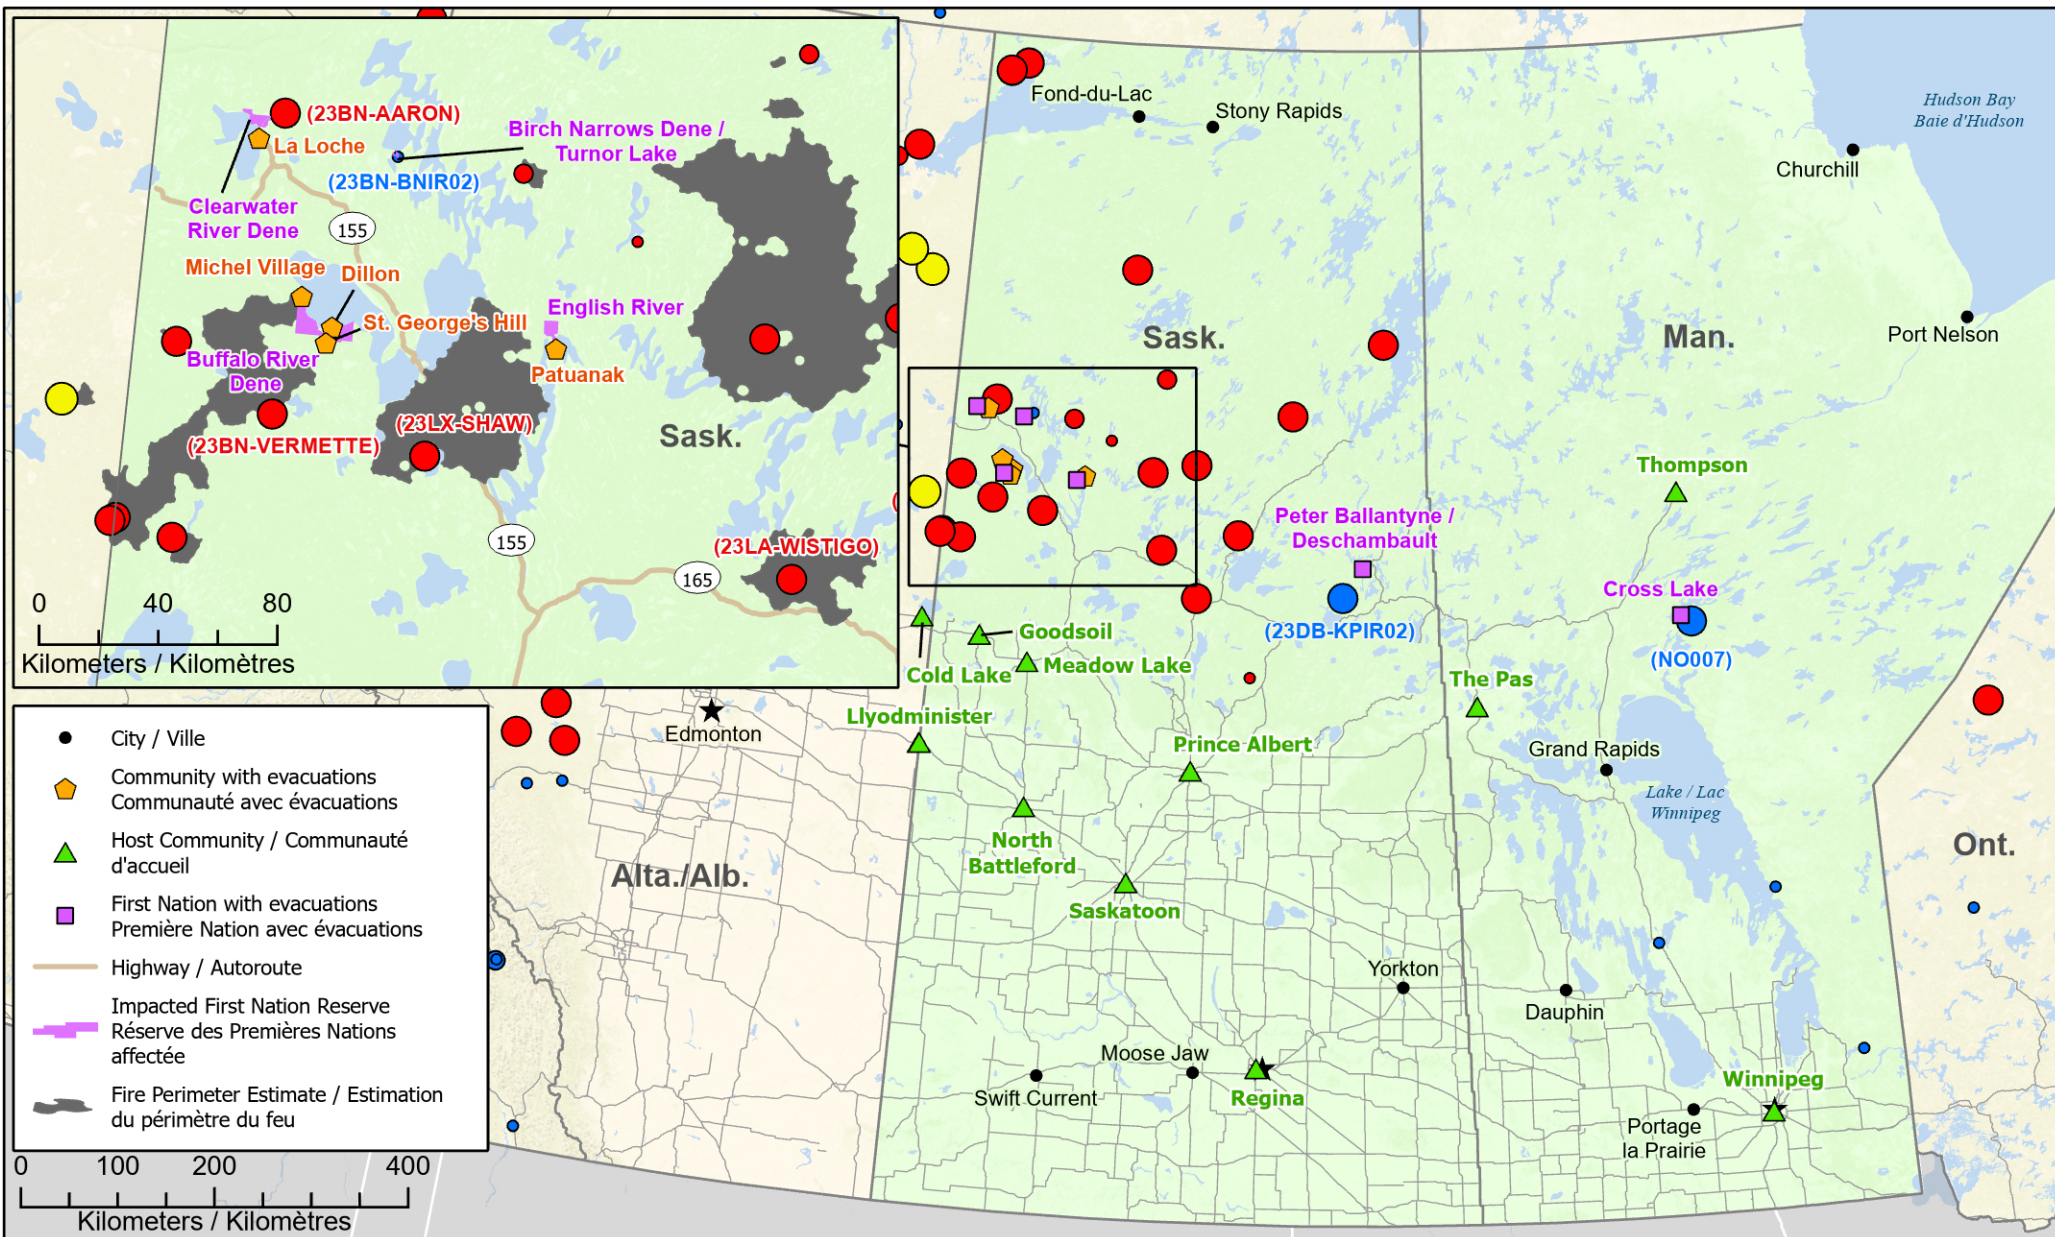

Wildfires of interest in Saskatchewan and Manitoba
Feux de forêt d'intérêt en Saskatchewan et au Manitoba

| Out of Control Hors contrôle | Being Held Contenu | Under Control Maîtrisé |
|---------------------------------|-----------------------|---------------------------|
| ● 1 - 100 Hectares | ● 1 - 100 Hectares | ● 1 - 100 Hectares |
| ● 100 - 999 Hectares | ● 100 - 999 Hectares | ● 100 - 999 Hectares |
| ● > 1000 Hectares | ● > 1000 Hectares | ● > 1000 Hectares |