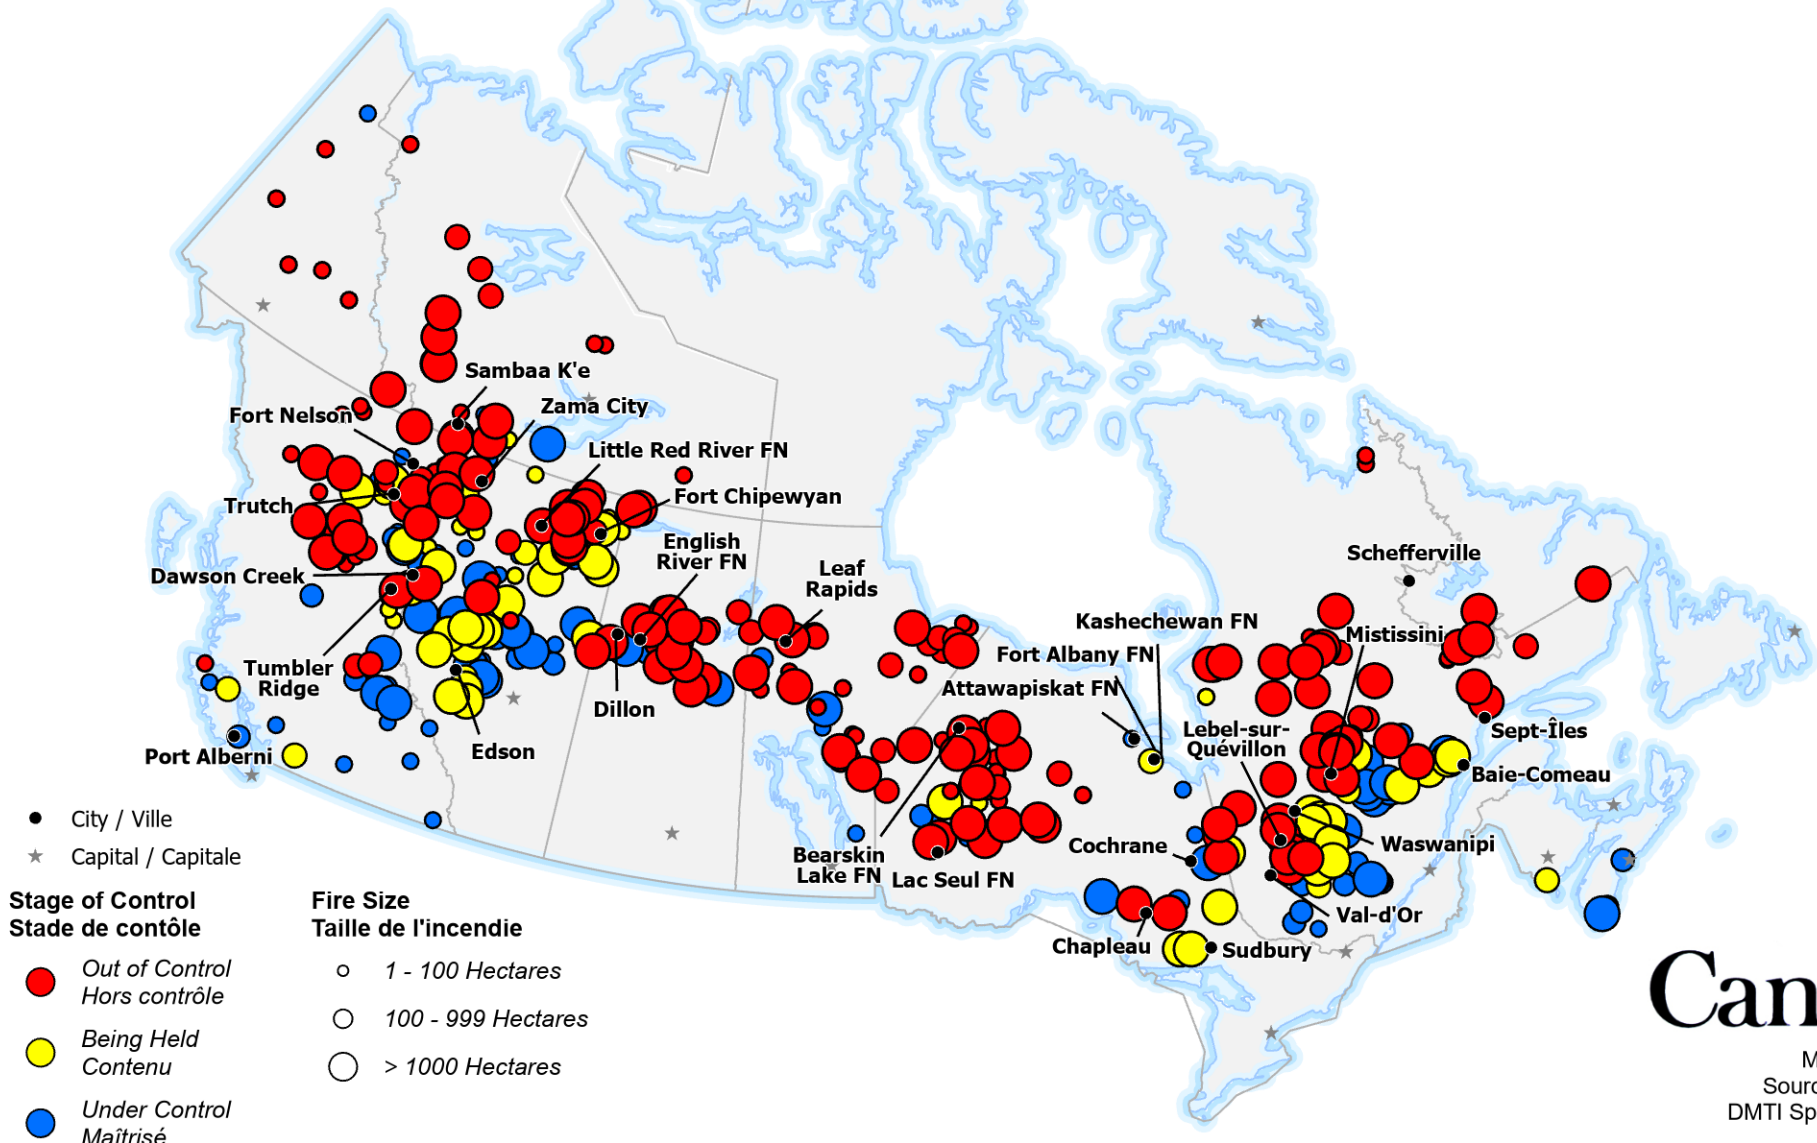

# ACTIVE FIRES / FEUX ACTIFS

The CIFFC National Preparedness Level remains at **Level 5**

Some Agencies have High to Extreme wildland fire hazard status and national resource levels may not be sufficient to meet occurring and anticipated wildland fire activity.

- City / Ville
- ★ Capital / Capitale

- Stage of Control / Stade de contr  le**
- Out of Control / Hors contr  le
  - Being Held / Contenu
  - Under Control / Ma  tris  

- Fire Size / Taille de l'incendie**
- 1 - 100 Hectares
  - 100 - 999 Hectares
  - > 1000 Hectares