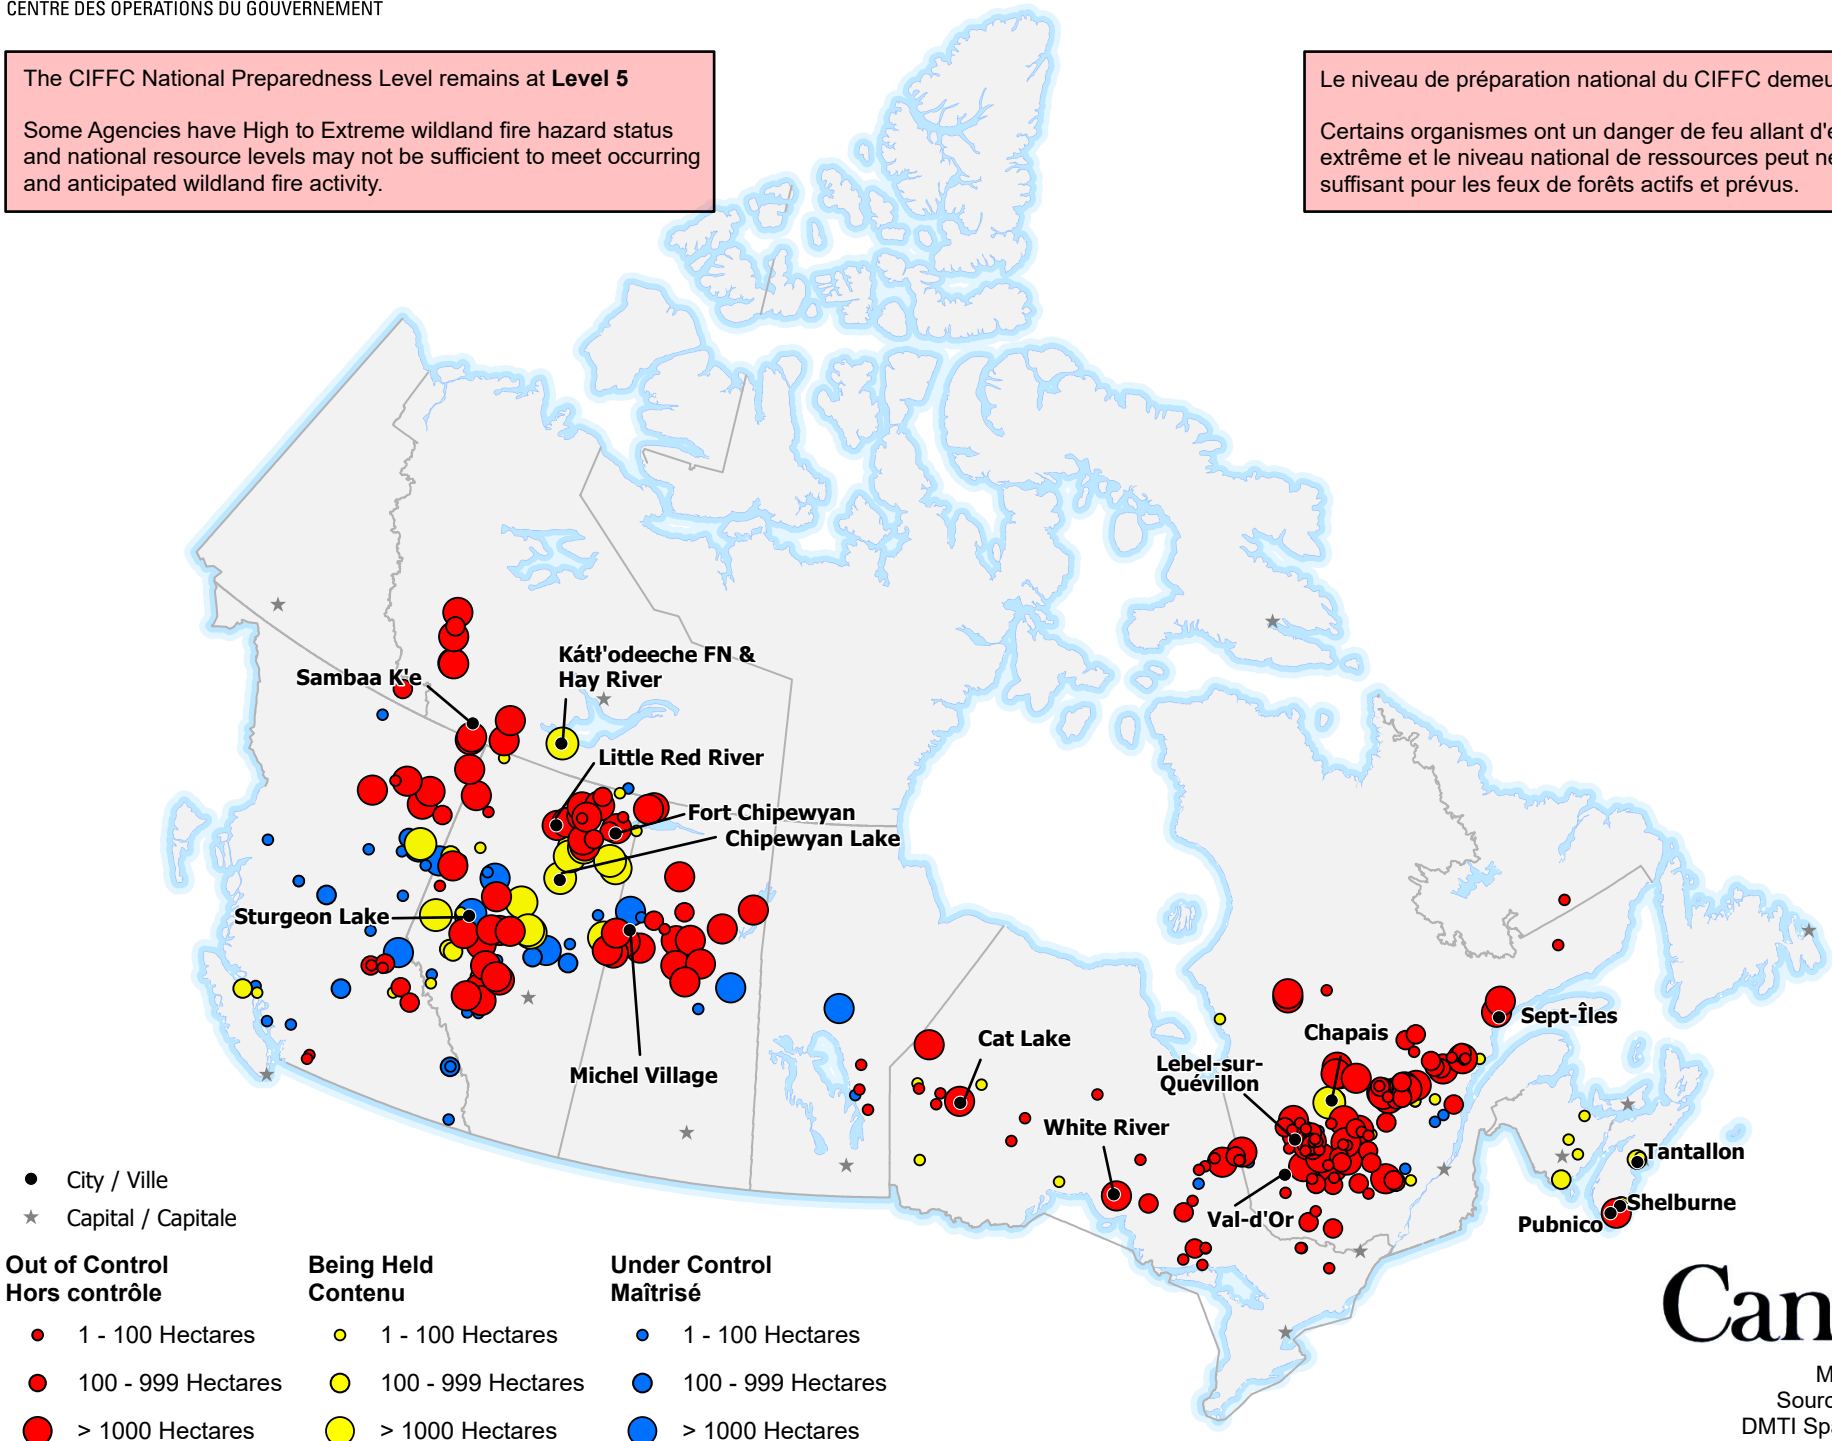

ACTIVE FIRES / FEUX ACTIFS

The CIFFC National Preparedness Level remains at **Level 5**

Some Agencies have High to Extreme wildland fire hazard status and national resource levels may not be sufficient to meet occurring and anticipated wildland fire activity.

- City / Ville
- ★ Capital / Capitale

Out of Control Hors contr��le	Being Held Contenu	Under Control Ma��tris��
● 1 - 100 Hectares	● 1 - 100 Hectares	● 1 - 100 Hectares
● 100 - 999 Hectares	● 100 - 999 Hectares	● 100 - 999 Hectares
● > 1000 Hectares	● > 1000 Hectares	● > 1000 Hectares

Map data sources:
Sources des donn  es:
DMTI Spatial, GOC-COG,
CWFIS, CIFFC