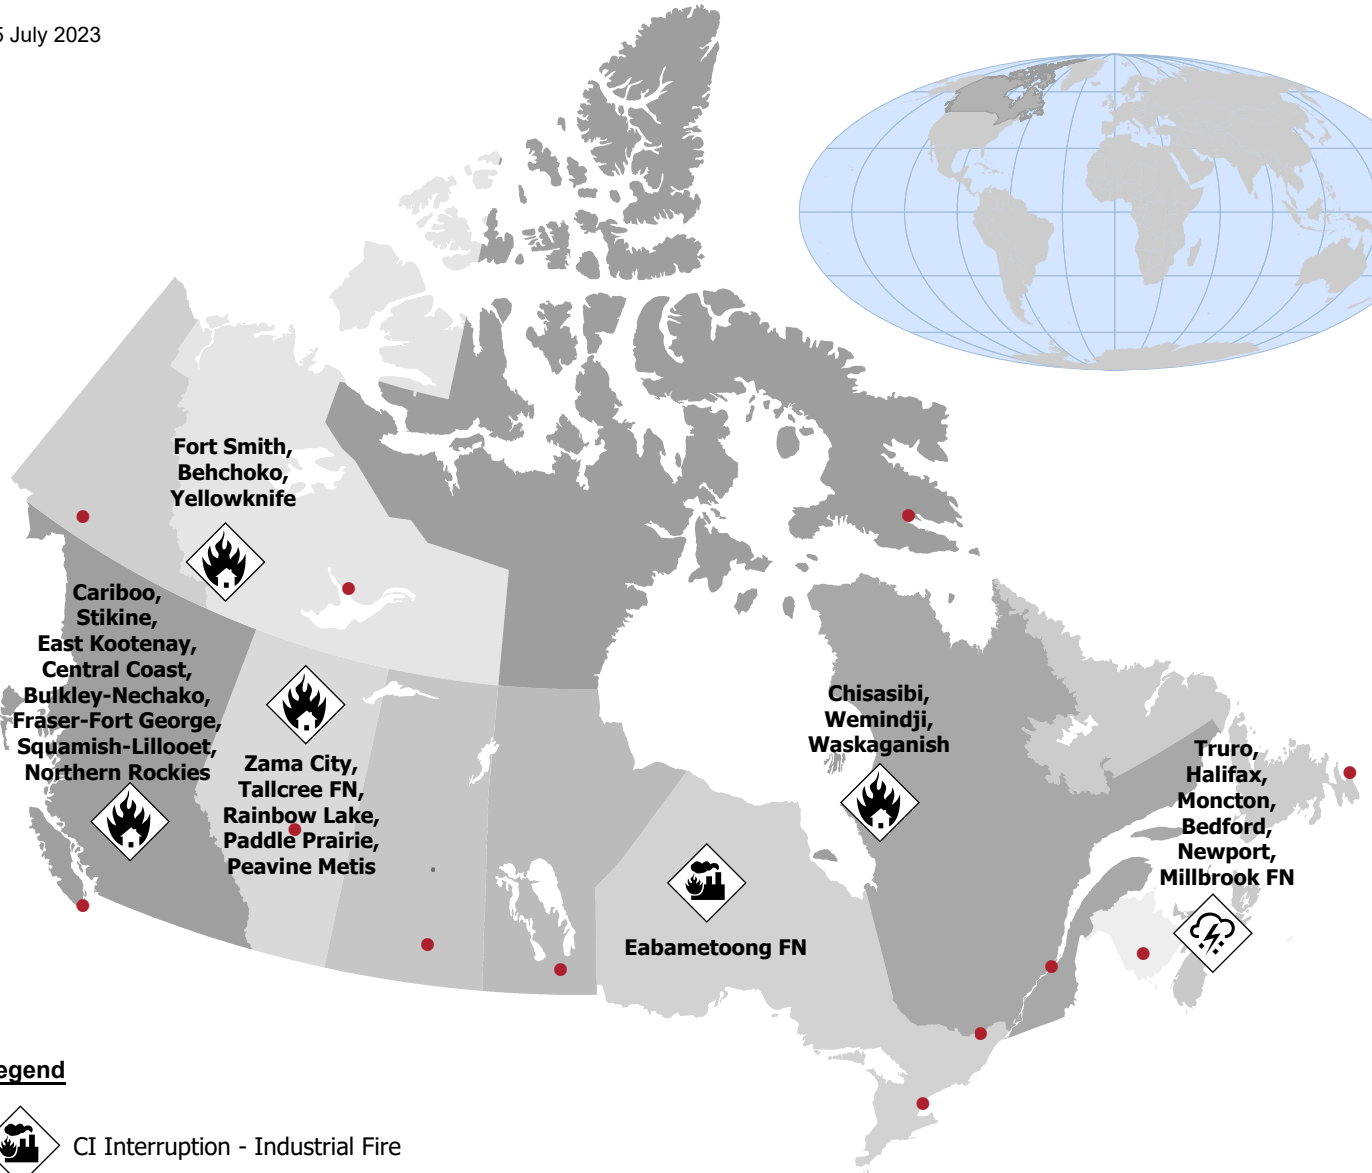

25 July 2023

Legend

 CI Interruption - Industrial Fire

 Extreme Weather - Thunderstorm

 Wildland Urban Interface Fire