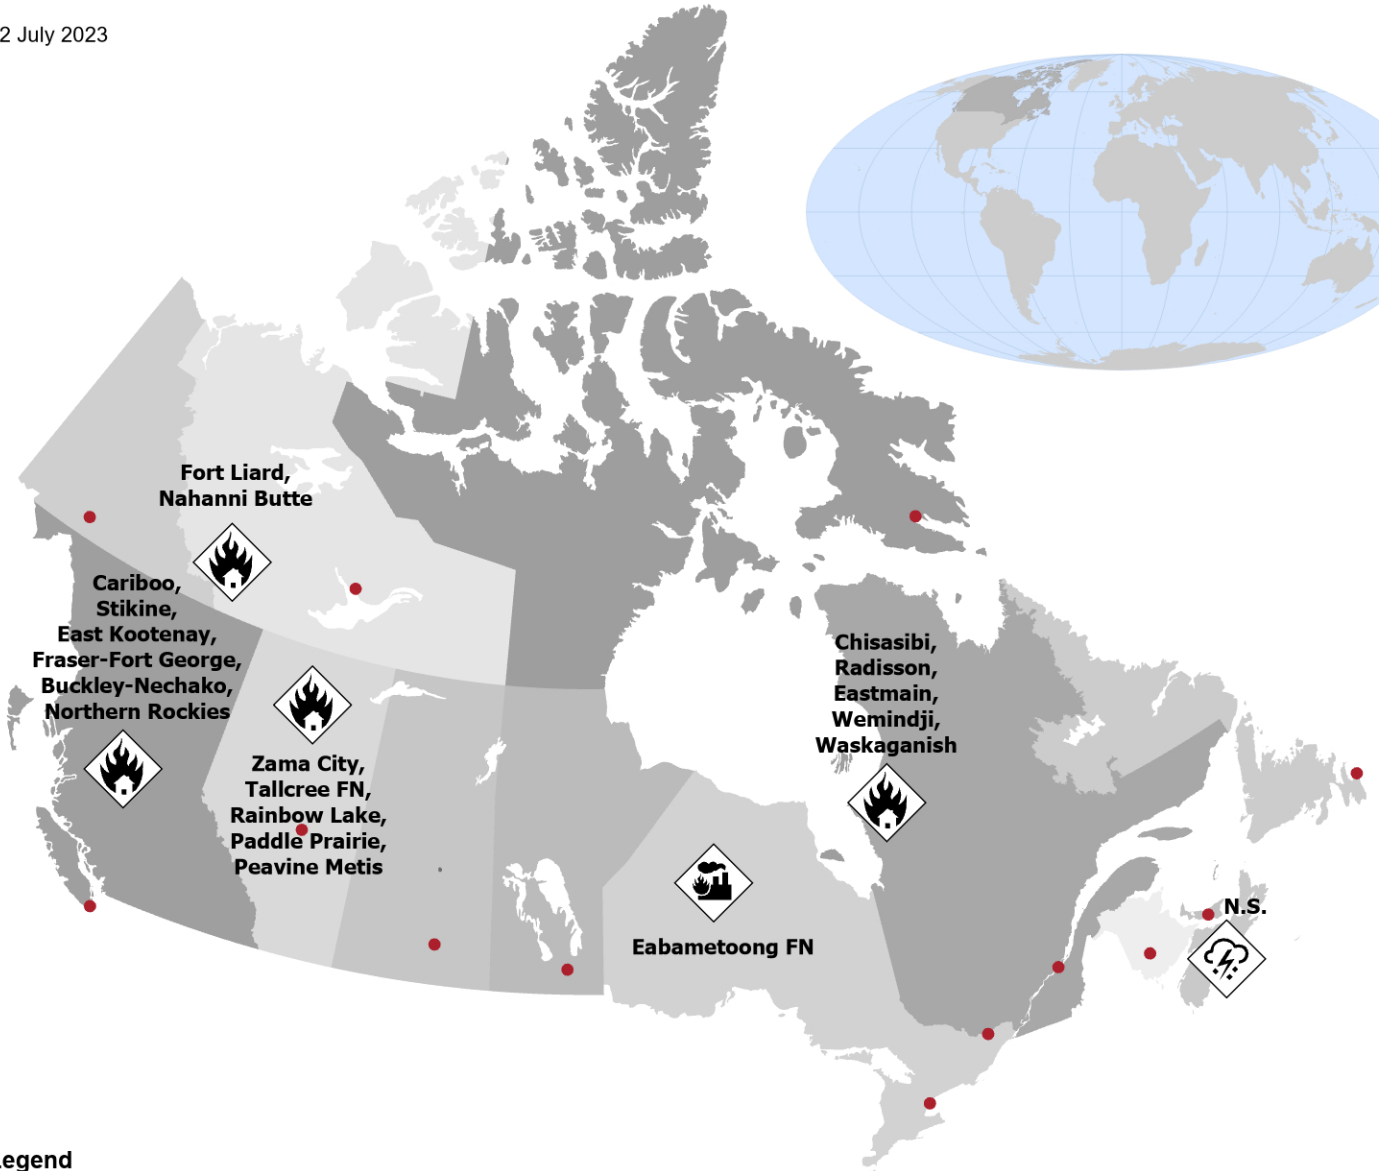

22 July 2023

Legend

 CI Interruption - Industrial Fire

 Wildland Urban Interface Fire

 Extreme Weather - Rainstorm