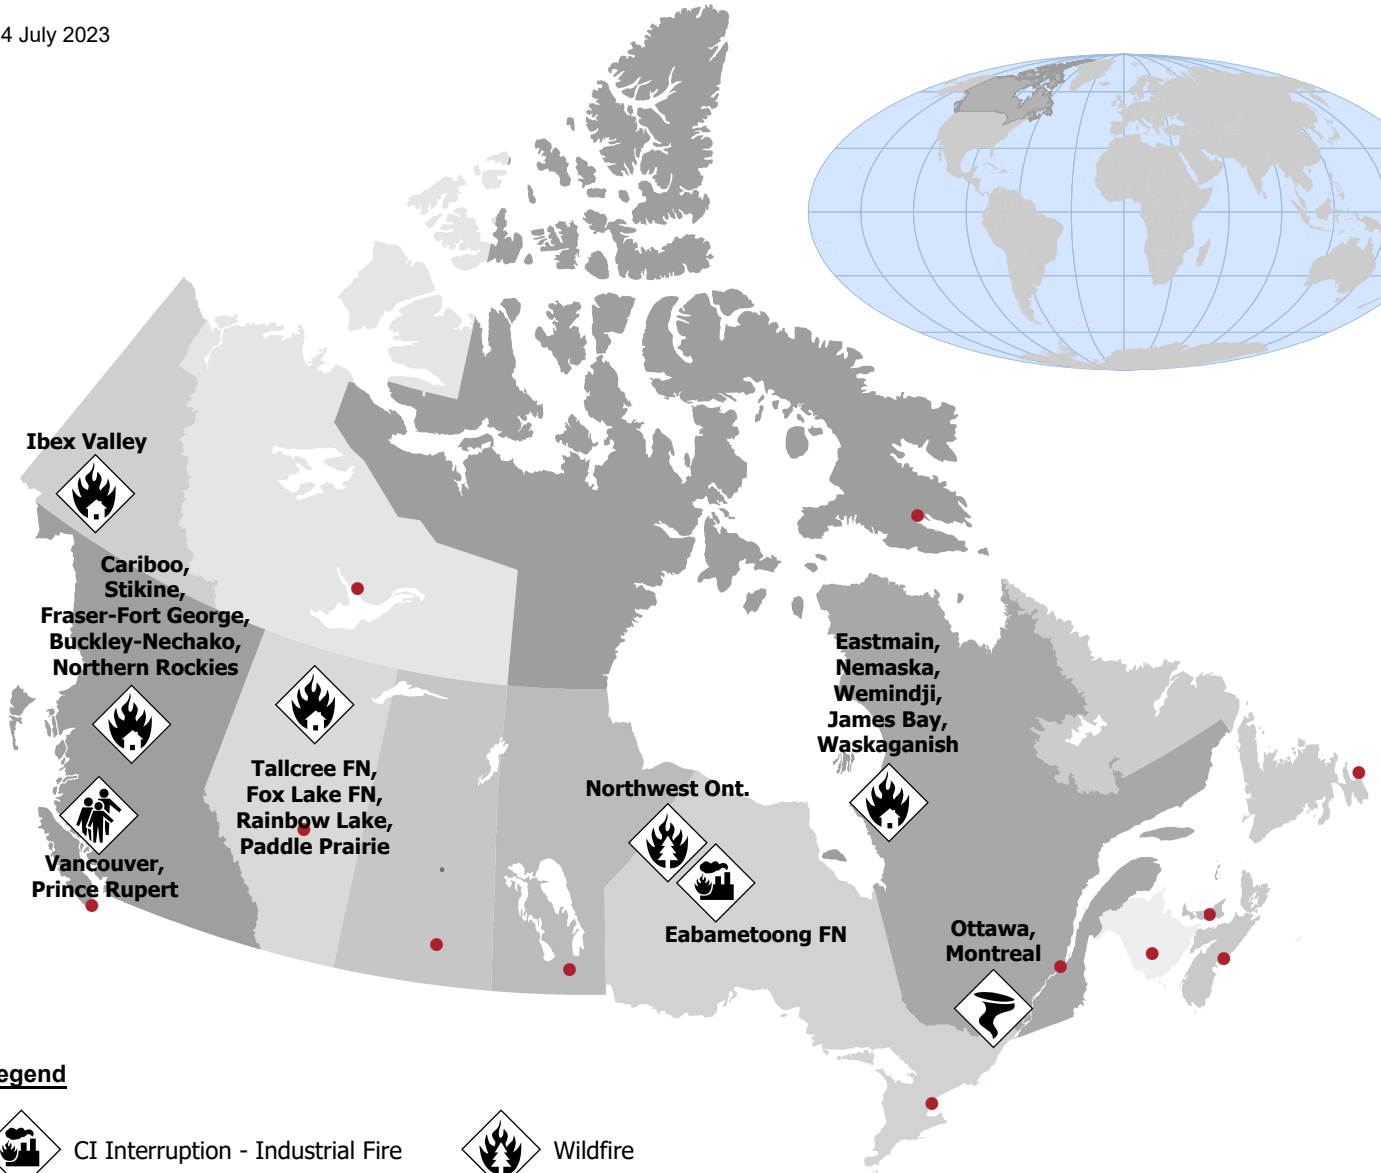

14 July 2023

Legend

 CI Interruption - Industrial Fire

 Wildfire

 Demonstration

 Wildland Urban Interface Fire

 Extreme Weather - Tornado